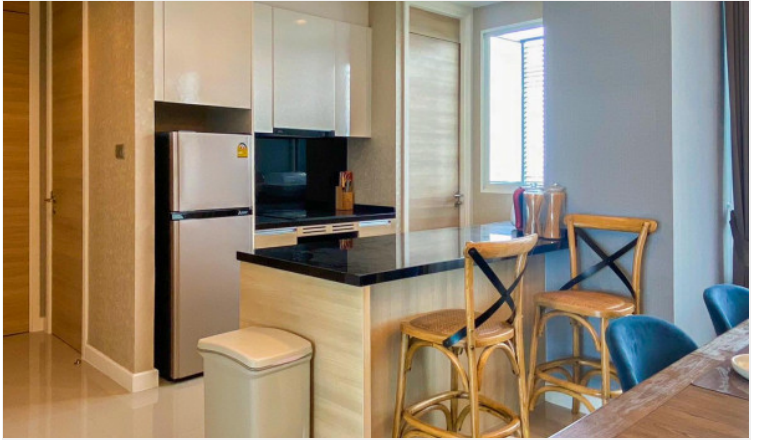

A New Chapter of Luxurious Living, experiencing high-end relaxation at the Reflection Jomtien Beach. A beachfront luxurious condominium designed in a modern style. Allowing you to enjoy in a cozy and refreshing setting, surrounded by great lifestyle choices for your true relaxation in uniqueness. This room is a corner unit on the 17th floor and has a space of 116.04 sqm. It contains 2 bedrooms, 2 bathrooms, a kitchen, plus a 65" smart TV, 2 chandeliers, and a 6-seats dining table. Enjoy an unobstructed view of Jomtien Beachfront with balcony access in all rooms.

Photo Gallery

Property Details

- **Property Type:** Condo
- **Location:** Pattaya, Jomtien, Thailand
- **Internal Area:** 116.04m²
- **Price:** **฿18,000,000**
- **Bedrooms:** 2
- **Bathrooms:** 2

Property Features