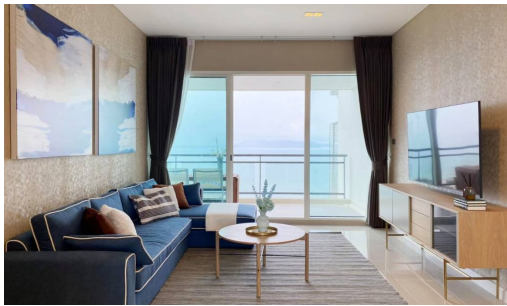

Reflection - 2 Bed 2 Bath Sea View (36th floor)

Pattaya, Jomtien, Thailand

Reference: 12860

฿18,000,000

2 Bedrooms

2 Bathrooms

Condo

Property Description

A New Chapter of Luxurious Living, experiencing high-end relaxation at the Reflection Jomtien Beach. A beachfront luxurious condominium designed in a modern style. Allowing you to enjoy in a cozy and refreshing setting, surrounded by great lifestyle choices for your true relaxation in uniqueness. This room is a corner unit on the 17th floor and has a space of 116.04 sqm. It contains 2 bedrooms, 2 bathrooms, a kitchen, plus a 65" smart TV, 2 chandeliers, and a 6-seats dining table. Enjoy an unobstructed view of Jomtien Beachfront with balcony access in all rooms.

Photo Gallery

Property Details

- **Property Type:** Condo
- **Location:** Pattaya, Jomtien, Thailand
- **Internal Area:** 116.04m²
- **Price:** **฿18,000,000**
- **Bedrooms:** 2
- **Bathrooms:** 2

Property Features