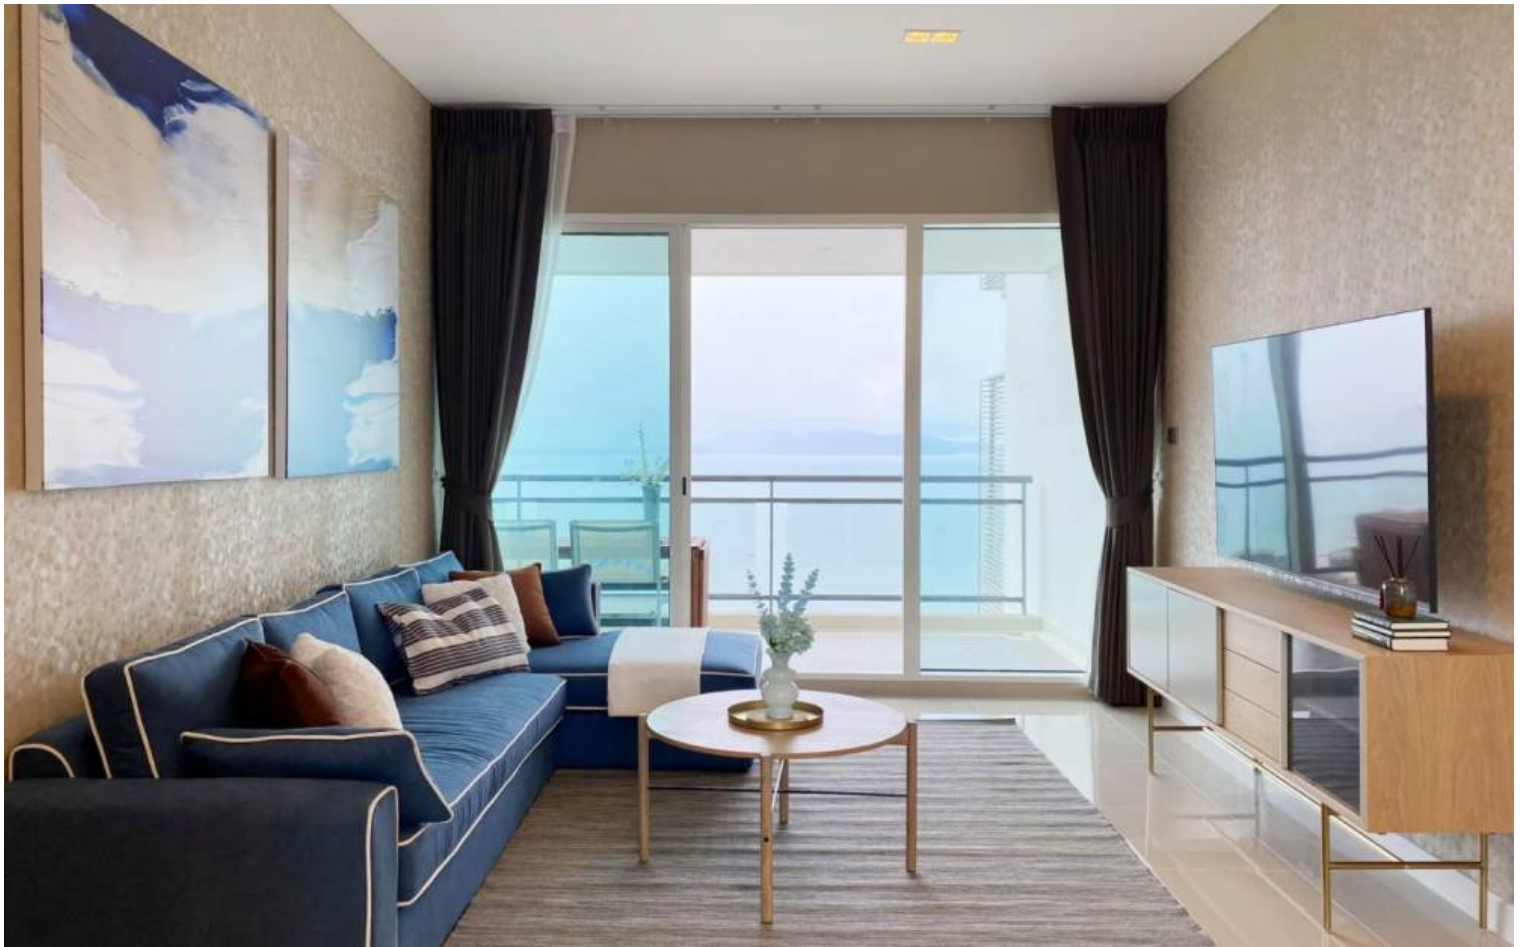

Reflection - 2 Bed 2 Bath Sea View (36th floor)

Pattaya, Jomtien, Thailand

Reference: 12860

฿18,000,000

2 Bedrooms

2 Bathrooms

Condo

Property Description

A New Chapter of Luxurious Living, experiencing high-end relaxation at the Reflection Jomtien Beach. A beachfront luxurious condominium designed in a modern style. Allowing you to enjoy in a cozy and refreshing setting, surrounded by great lifestyle choices for your true relaxation in uniqueness. This room is a corner unit on the 17th floor and has a space of 116.04 sqm. It contains 2 bedrooms, 2 bathrooms, a kitchen, plus a 65" smart TV, 2 chandeliers, and a 6-seats dining table. Enjoy an unobstructed view of Jomtien Beachfront with balcony access in all rooms.

Photo Gallery

Property Details

- **Property Type:** Condo
- **Location:** Pattaya, Jomtien, Thailand
- **Internal Area:** 116.04m²
- **Price:** **฿18,000,000**
- **Bedrooms:** 2
- **Bathrooms:** 2

Property Features