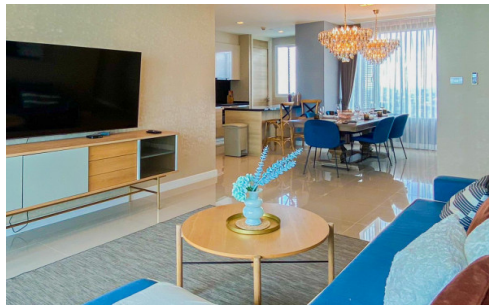

Reflection - 2 Bed 2 Bath Sea View (36th floor)

Pattaya, Jomtien, Thailand

Reference: 12860

฿18,000,000

2 Bedrooms

2 Bathrooms

Condo

Property Description

A New Chapter of Luxurious Living, experiencing high-end relaxation at the Reflection Jomtien Beach. A beachfront luxurious condominium designed in a modern style. Allowing you to enjoy in a cozy and refreshing setting, surrounded by great lifestyle choices for your true relaxation in uniqueness. This room is a corner unit on the 17th floor and has a space of 116.04 sqm. It contains 2 bedrooms, 2 bathrooms, a kitchen, plus a 65" smart TV, 2 chandeliers, and a 6-seats dining table. Enjoy an unobstructed view of Jomtien Beachfront with balcony access in all rooms.

Photo Gallery

Property Details

- **Property Type:** Condo
- **Location:** Pattaya, Jomtien, Thailand
- **Internal Area:** 116.04m²
- **Price:** **฿18,000,000**
- **Bedrooms:** 2
- **Bathrooms:** 2

Property Features