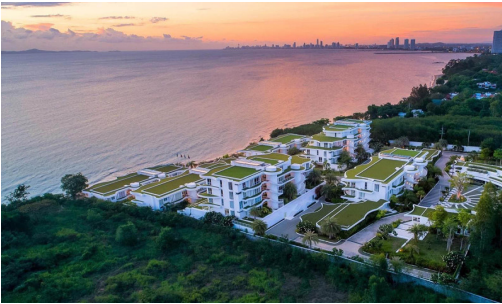

Pure Sunset Beach - Studio Sea View

Pattaya, Na Jomtien, Thailand

Reference: 9726

฿3,865,400

1 Bedrooms

1 Bathrooms

Condo

Property Description

Pure Sunset Beach Condominium is a Swiss-designed boutique development. It is designed under the concept of eco-friendly with a European quality on a rare seafront plot, increasing comfort, privacy, and peace of mind. The project consists of 6 low-rise buildings with a total of 123 residential units, located in Na Jomtien which easily reach Pattaya City. PURE is a truly unique residential experience in terms of design, quality, and environmental conformity in a green, natural and tranquil setting.

Photo Gallery

Property Details

- **Property Type:** Condo
- **Location:** Pattaya, Na Jomtien, Thailand
- **Internal Area:** 35.14m²
- **Land Area:** 35m²
- **Price:** ฿3,865,400
- **Bedrooms:** 1
- **Bathrooms:** 1