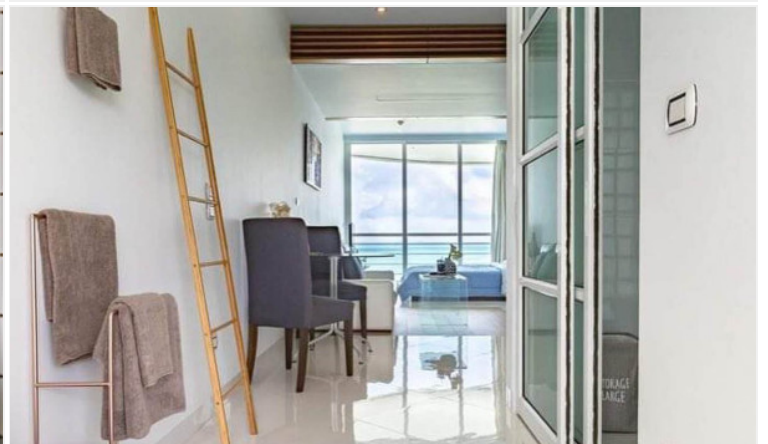

Pure Sunset Beach - Studio Sea View

Pattaya, Na Jomtien, Thailand

Reference: 9726

฿3,865,400

1 Bedrooms

1 Bathrooms

Condo

Property Description

Pure Sunset Beach Condominium is a Swiss-designed boutique development. It is designed under the concept of eco-friendly with a European quality on a rare seafront plot, increasing comfort, privacy, and peace of mind. The project consists of 6 low-rise buildings with a total of 123 residential units, located in Na Jomtien which easily reach Pattaya City. PURE is a truly unique residential experience in terms of design, quality, and environmental conformity in a green, natural and tranquil setting.

Photo Gallery

Property Details

- **Property Type:** Condo
- **Location:** Pattaya, Na Jomtien, Thailand
- **Internal Area:** 35.14m²
- **Land Area:** 35m²
- **Price:** ฿3,865,400
- **Bedrooms:** 1
- **Bathrooms:** 1