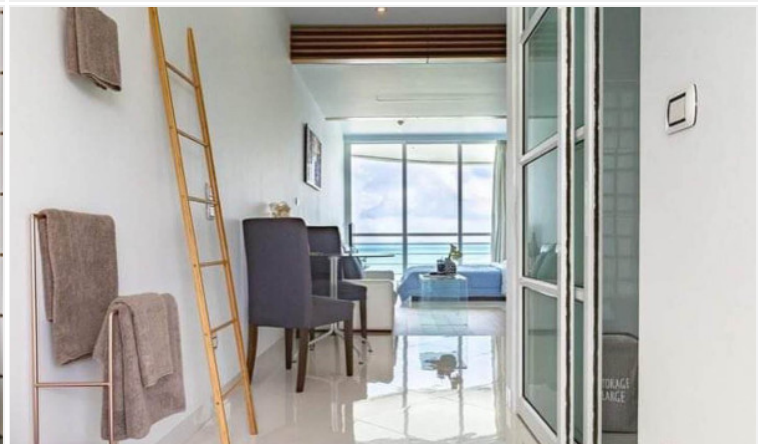

# Property Description

---

Pure Sunset Beach Condominium is a Swiss-designed boutique development. It is designed under the concept of eco-friendly with a European quality on a rare seafront plot, increasing comfort, privacy, and peace of mind. The project consists of 6 low-rise buildings with a total of 123 residential units, located in Na Jomtien which easily reach Pattaya City. PURE is a truly unique residential experience in terms of design, quality, and environmental conformity in a green, natural and tranquil setting.

# Photo Gallery

---