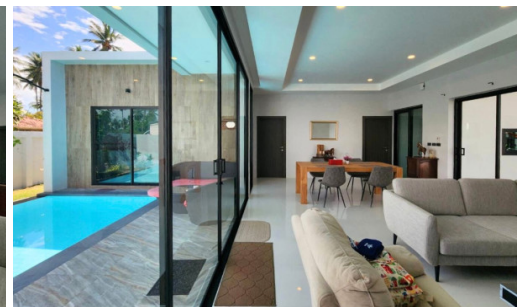

Pool Villa For Rent - 3 Bed 2 Bath

Pattaya, East Pattaya, Thailand

Reference: 23948

฿55,000 per month

3 Bedrooms

2 Bathrooms

Villa

Property Description

This house is located in Nong Plalai, East Pattaya area. only 700 meters to no. 7 motorway, and also near the no. 36 motorway as well, providing convenient access to Pattaya, Bangkok, Laem Chabang, and Rayong. near Regents International School Pattaya. This house setting on 286 Sq.m of land, 130 Sq.m of living area, comes full furnished, European kitchen, dining area, living area and private swimming pool.

Photo Gallery

Property Details

- **Property Type:** Villa
- **Location:** Pattaya, East Pattaya, Thailand
- **Internal Area:** 130m²
- **Land Area:** 286m²
- **Price:** **฿55,000 per month**
- **Bedrooms:** 3
- **Bathrooms:** 2