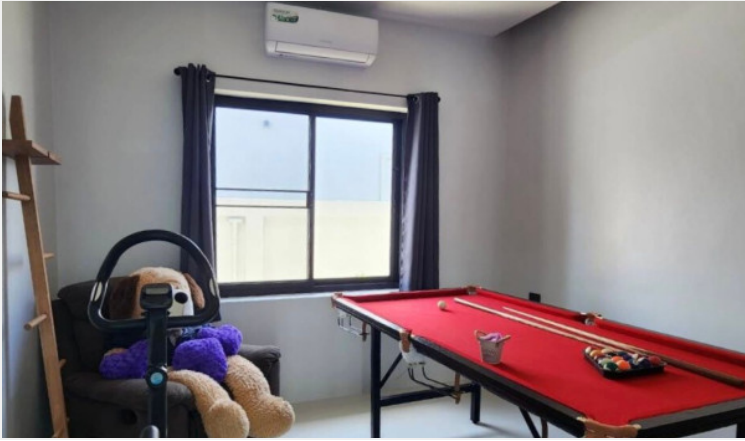

Pool Villa For Rent - 3 Bed 2 Bath

Pattaya, East Pattaya, Thailand

Reference: 23948

฿55,000 per month

3 Bedrooms

2 Bathrooms

Villa

Property Description

Photo Gallery

Property Details

- **Property Type:** Villa
- **Location:** Pattaya, East Pattaya, Thailand
- **Internal Area:** 130m²
- **Land Area:** 286m²
- **Price:** **฿55,000 per month**
- **Bedrooms:** 3
- **Bathrooms:** 2