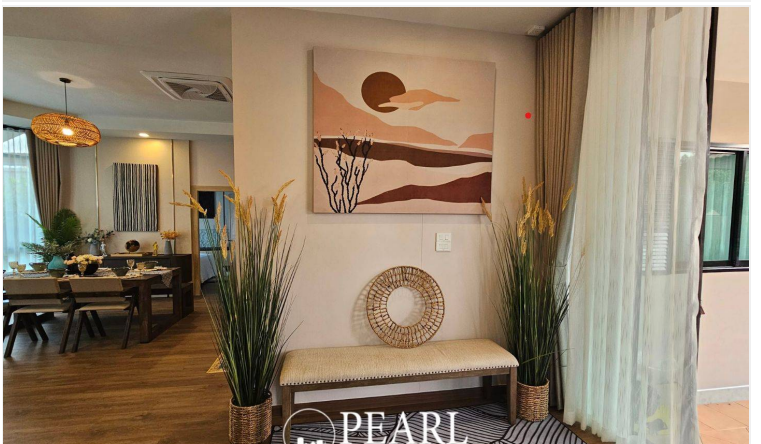

PEARL

PEARL

PEARL

PEARL

PEARL

PEARL

PEARL

PEARL