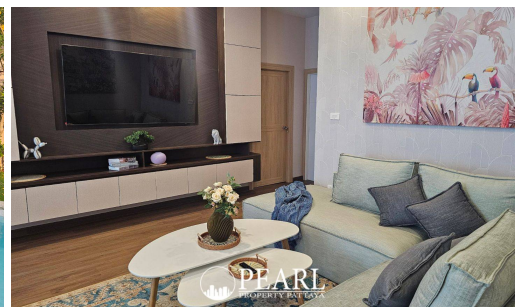

Pattaya Paradise Village - 3Bed 3Bath With Private Swimming Pool

Pattaya, Thailand

Reference: 6481

฿10,990,000

3 Bedrooms

3 Bathrooms

Villa