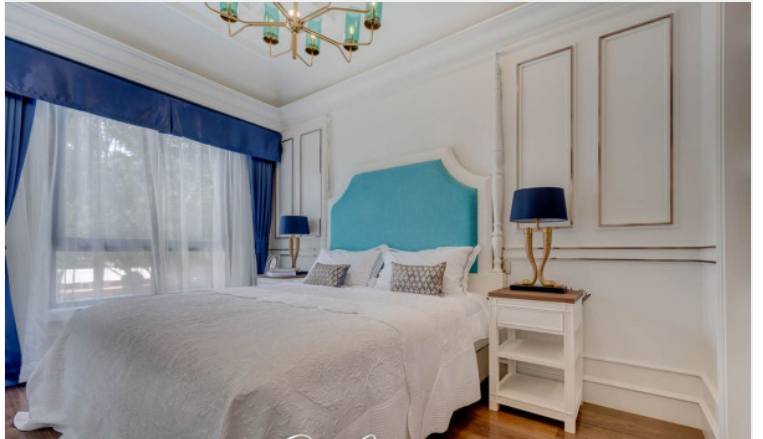

Ocean Horizon - 2 Bed 2 Bath with Private Pool Type A

Pattaya, Na Jomtien, Thailand
Reference: 11501

฿14,715,000

2 Bedrooms

2 Bathrooms

Condo

Property Description

Experience your ultimate living at the beachfront condominium, "Ocean Horizon", in Na Jomtien. A new place for your leisure with a luxury beach club of over 1,200 sqm., a Horizontal club, an Ocean club, as well as a private beach where you can enjoy water sports like Kayaking, Windsurfing, or Kitesurfing. The project provides all residents with a full range of facilities covering a lounge, co-working space, game room, beach bar, gym, steam & sauna, beach access, an infinity-edge pool, wave pool, waterfall beach, water park, kids' play area, sky jacuzzi, sky jogging track, 24 hrs reception, 24 hrs security guard, laundry service, etc.

Photo Gallery

Property Details

- **Property Type:** Condo
- **Location:** Pattaya, Na Jomtien, Thailand
- **Internal Area:** 113m²
- **Land Area:** 25920m²
- **Price:** **฿14,715,000**
- **Bedrooms:** 2
- **Bathrooms:** 2