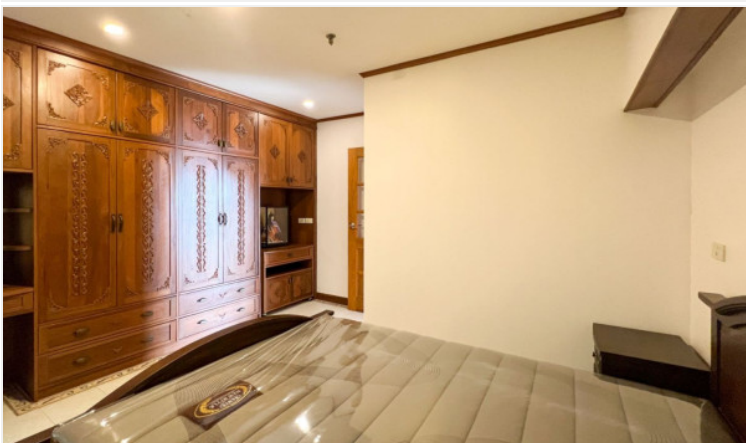

Metro Jomtien Condotel - 1 Bed 2 Bath Sea View (29th Floor)

Pattaya, Jomtien, Thailand

Reference: 20637

฿6,700,000

1 Bedrooms

2 Bathrooms

Condo

Property Description

Metro Jomtien Condotel is located in Jomtien beach. Just 200 meters walk to the beach. Only 10 minutes drive to Sukumvit Road and 15 minutes to Pattaya city. There are 2 tennis courts with floodlights, fitness room, large swimming pool. The beautiful unique oriental style 1 bedroom 2 bathrooms unit is situated on the 29th floor with big balcony to enjoy the amazing ocean views, offering 96 Sq.m of living space. It comes fully furnished, modern kitchen, dining area, living area. (Foreign name)

Photo Gallery

Property Details

- **Property Type:** Condo
- **Location:** Pattaya, Jomtien, Thailand
- **Internal Area:** 96m²
- **Price:** ฿6,700,000
- **Bedrooms:** 1
- **Bathrooms:** 2

Property Features