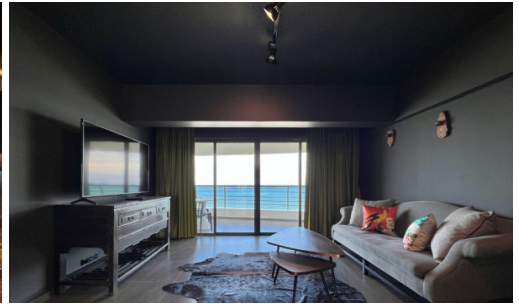

Metro Jomtien Condotel - 1 Bed 2 Bath Sea View (18th Floor)

Pattaya, Jomtien, Thailand

Reference: 23521

฿7,200,000

1 Bedrooms

2 Bathrooms

Condo

Property Description

Metro Jomtien Condotel is located in Jomtien beach. Just 200 meters walk to the beach. Only 10 minutes drive to Sukumvit Road and 15 minutes to Pattaya city. There are 2 tennis courts with floodlights, fitness room, large swimming pool. This beautiful 1 bedroom options to convert to 2 bathrooms and 2 bathrooms unit is situated on the 18th floor with big balcony to enjoy the amazing ocean views, offering 105 Sq.m of living space. It comes fully furnished, modern kitchen, dining area, living area. Foreign name ownership

Photo Gallery

Property Details

- **Property Type:** Condo
- **Location:** Pattaya, Jomtien, Thailand
- **Internal Area:** 105m²
- **Price:** ฿7,200,000
- **Bedrooms:** 1
- **Bathrooms:** 2

Property Features