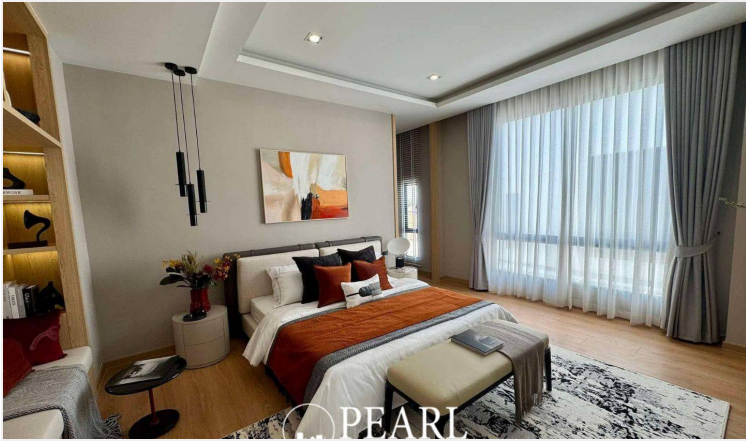

Luxury Vista Villa - 5 Bed 6 Bath

Muang Pattaya, Thailand

Reference: 8857

฿20,100,000

5 Bedrooms

6 Bathrooms

Villa

Property Description

The Ultimate Luxury in the Heart of Pattaya - Conveniently Located Near the Beach

LUXURY VISTA VILLA

Prime Location in South Pattaya - A Thriving Economic Hub

TYPE: THE OCEAN

5 Bedrooms | 6 Bathrooms

Land Size: 270 - 568 sq.m.

Usable Area: 374 - 424 sq.m.

Exclusive Community with Only 36 Units

Starting Price: 20.10 Million Baht

Nearby Landmarks & Amenities:

- ✓ **Big C South Pattaya**
- ✓ **Outlet Premium Pattaya**
- ✓ **Lotus Theprasit**
- ✓ **Theprasit Night Market**
- ✓ **168 Garden Restaurant**
- ✓ **Walking Street Pattaya**
- ✓ **Columbia Pictures Water Park**
- ✓ **U-Tapao Airport**
- ✓ **Underwater World Pattaya**
- ✓ **Jomtien Hospital**
- ✓ **7-11 Pattaya**

Luxury Living at Its Finest - Experience Comfort & Convenience in the Heart of Pattaya!

The project consists of a total of **38 units**.

Photo Gallery

Property Details

- **Property Type:** Villa
- **Location:** Muang Pattaya, Thailand
- **Internal Area:** 374m²
- **Land Area:** 270m²
- **Price:** ฿20,100,000
- **Bedrooms:** 5
- **Bathrooms:** 6