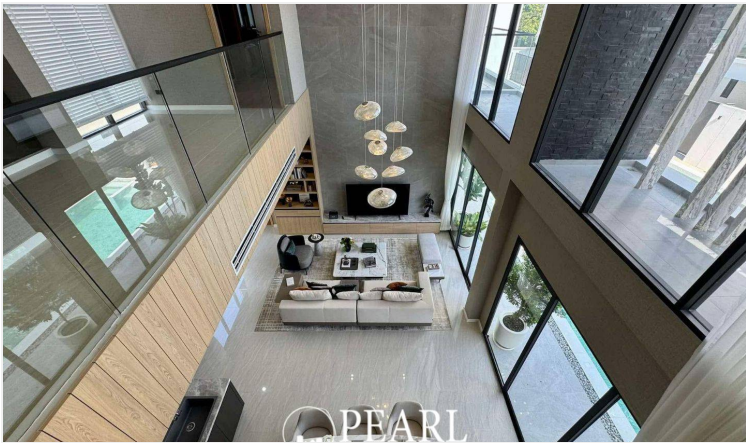

The Ultimate Luxury in the Heart of Pattaya - Conveniently Located Near the Beach

LUXURY VISTA VILLA

Prime Location in South Pattaya - A Thriving Economic Hub

TYPE: THE OCEAN

5 Bedrooms | 6 Bathrooms

Land Size: 270 - 568 sq.m.

Usable Area: 374 - 424 sq.m.

Exclusive Community with Only 36 Units

Starting Price: 20.10 Million Baht

Nearby Landmarks & Amenities:

- ✓ **Big C South Pattaya**
- ✓ **Outlet Premium Pattaya**
- ✓ **Lotus Theprasit**
- ✓ **Theprasit Night Market**
- ✓ **168 Garden Restaurant**
- ✓ **Walking Street Pattaya**
- ✓ **Columbia Pictures Water Park**
- ✓ **U-Tapao Airport**
- ✓ **Underwater World Pattaya**
- ✓ **Jomtien Hospital**
- ✓ **7-11 Pattaya**

Luxury Living at Its Finest - Experience Comfort & Convenience in the Heart of Pattaya!

The project consists of a total of **38 units**.

Photo Gallery

Property Details

- **Property Type:** Villa
- **Location:** Muang Pattaya, Thailand
- **Internal Area:** 374m²
- **Land Area:** 270m²
- **Price:** ฿20,100,000
- **Bedrooms:** 5
- **Bathrooms:** 6