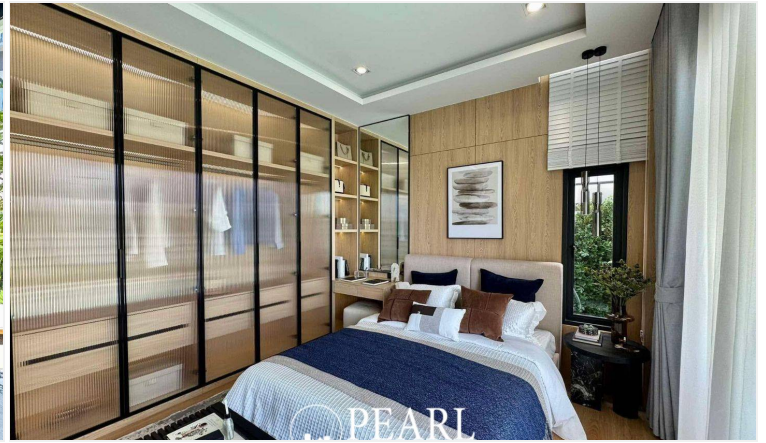

Luxury Vista Villa - 5 Bed 6 Bath

Muang Pattaya, Thailand

Reference: 8857

฿20,100,000

5 Bedrooms

6 Bathrooms

Villa

Property Description

The Ultimate Luxury in the Heart of Pattaya - Conveniently Located Near the Beach

LUXURY VISTA VILLA

Prime Location in South Pattaya - A Thriving Economic Hub

TYPE: THE OCEAN

5 Bedrooms | 6 Bathrooms

Land Size: 270 - 568 sq.m.

Usable Area: 374 - 424 sq.m.

Exclusive Community with Only 36 Units

Starting Price: 20.10 Million Baht

Nearby Landmarks & Amenities:

- ✓ **Big C South Pattaya**
- ✓ **Outlet Premium Pattaya**
- ✓ **Lotus Theprasit**
- ✓ **Theprasit Night Market**
- ✓ **168 Garden Restaurant**
- ✓ **Walking Street Pattaya**
- ✓ **Columbia Pictures Water Park**
- ✓ **U-Tapao Airport**
- ✓ **Underwater World Pattaya**
- ✓ **Jomtien Hospital**
- ✓ **7-11 Pattaya**

Luxury Living at Its Finest - Experience Comfort & Convenience in the Heart of Pattaya!

The project consists of a total of **38 units**.

Photo Gallery

Property Details

- **Property Type:** Villa
- **Location:** Muang Pattaya, Thailand
- **Internal Area:** 374m²
- **Land Area:** 270m²
- **Price:** ฿20,100,000
- **Bedrooms:** 5
- **Bathrooms:** 6