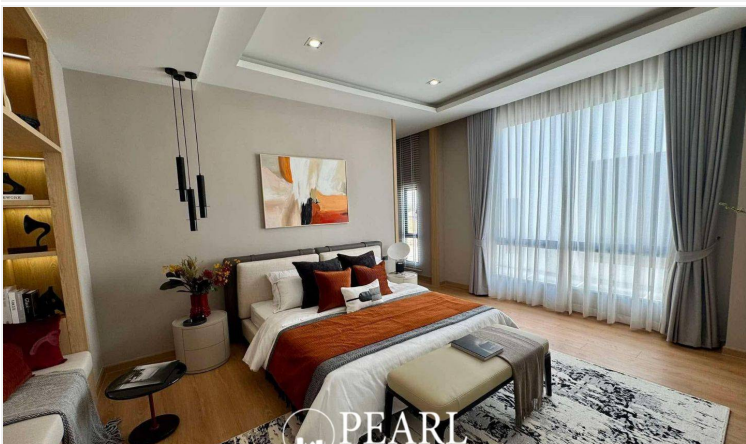

Luxury Vista Villa - 5 Bed 6 Bath

Muang Pattaya, Thailand

Reference: 8857

฿20,100,000

5 Bedrooms

6 Bathrooms

Villa

Property Description

The Ultimate Luxury in the Heart of Pattaya - Conveniently Located Near the Beach

LUXURY VISTA VILLA

Prime Location in South Pattaya - A Thriving Economic Hub

TYPE: THE OCEAN

5 Bedrooms | 6 Bathrooms

Land Size: 270 - 568 sq.m.

Usable Area: 374 - 424 sq.m.

Exclusive Community with Only 36 Units

Starting Price: 20.10 Million Baht

Nearby Landmarks & Amenities:

- ✓ **Big C South Pattaya**
- ✓ **Outlet Premium Pattaya**
- ✓ **Lotus Theprasit**
- ✓ **Theprasit Night Market**
- ✓ **168 Garden Restaurant**
- ✓ **Walking Street Pattaya**
- ✓ **Columbia Pictures Water Park**
- ✓ **U-Tapao Airport**
- ✓ **Underwater World Pattaya**
- ✓ **Jomtien Hospital**
- ✓ **7-11 Pattaya**

Luxury Living at Its Finest - Experience Comfort & Convenience in the Heart of Pattaya!

The project consists of a total of **38 units**.

Photo Gallery

Property Details

- **Property Type:** Villa
- **Location:** Muang Pattaya, Thailand
- **Internal Area:** 374m²
- **Land Area:** 270m²
- **Price:** ฿20,100,000
- **Bedrooms:** 5
- **Bathrooms:** 6