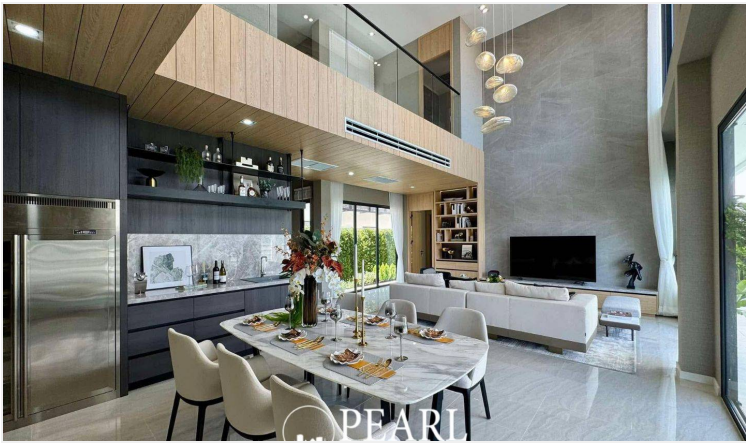

Luxury Vista Villa - 5 Bed 6 Bath

Muang Pattaya, Thailand

Reference: 8857

฿20,100,000

5 Bedrooms

6 Bathrooms

Villa

Property Description

The Ultimate Luxury in the Heart of Pattaya - Conveniently Located Near the Beach

LUXURY VISTA VILLA

Prime Location in South Pattaya - A Thriving Economic Hub

TYPE: THE OCEAN

5 Bedrooms | 6 Bathrooms

Land Size: 270 - 568 sq.m.

Usable Area: 374 - 424 sq.m.

Exclusive Community with Only 36 Units

Starting Price: 20.10 Million Baht

Nearby Landmarks & Amenities:

- ✓ **Big C South Pattaya**
- ✓ **Outlet Premium Pattaya**
- ✓ **Lotus Theprasit**
- ✓ **Theprasit Night Market**
- ✓ **168 Garden Restaurant**
- ✓ **Walking Street Pattaya**
- ✓ **Columbia Pictures Water Park**
- ✓ **U-Tapao Airport**
- ✓ **Underwater World Pattaya**
- ✓ **Jomtien Hospital**
- ✓ **7-11 Pattaya**

Luxury Living at Its Finest - Experience Comfort & Convenience in the Heart of Pattaya!

The project consists of a total of **38 units**.

Photo Gallery

Property Details

- **Property Type:** Villa
- **Location:** Muang Pattaya, Thailand
- **Internal Area:** 374m²
- **Land Area:** 270m²
- **Price:** ฿20,100,000
- **Bedrooms:** 5
- **Bathrooms:** 6