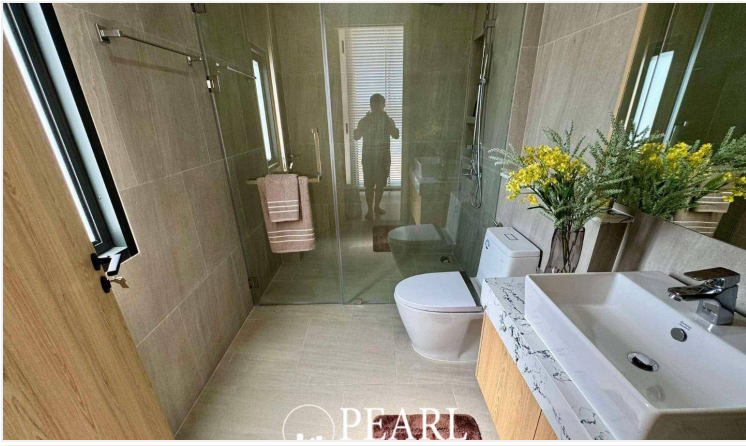

The Ultimate Luxury in the Heart of Pattaya - Conveniently Located Near the Beach

LUXURY VISTA VILLA

Prime Location in South Pattaya - A Thriving Economic Hub

TYPE: THE OCEAN

5 Bedrooms | 6 Bathrooms

Land Size: 270 - 568 sq.m.

Usable Area: 374 - 424 sq.m.

Exclusive Community with Only 36 Units

Starting Price: 20.10 Million Baht

Nearby Landmarks & Amenities:

- ✓ **Big C South Pattaya**
- ✓ **Outlet Premium Pattaya**
- ✓ **Lotus Theprasit**
- ✓ **Theprasit Night Market**
- ✓ **168 Garden Restaurant**
- ✓ **Walking Street Pattaya**
- ✓ **Columbia Pictures Water Park**
- ✓ **U-Tapao Airport**
- ✓ **Underwater World Pattaya**
- ✓ **Jomtien Hospital**
- ✓ **7-11 Pattaya**

Luxury Living at Its Finest - Experience Comfort & Convenience in the Heart of Pattaya!

The project consists of a total of **38 units**.

Photo Gallery

Property Details

- **Property Type:** Villa
- **Location:** Muang Pattaya, Thailand
- **Internal Area:** 374m²
- **Land Area:** 270m²
- **Price:** ฿20,100,000
- **Bedrooms:** 5
- **Bathrooms:** 6