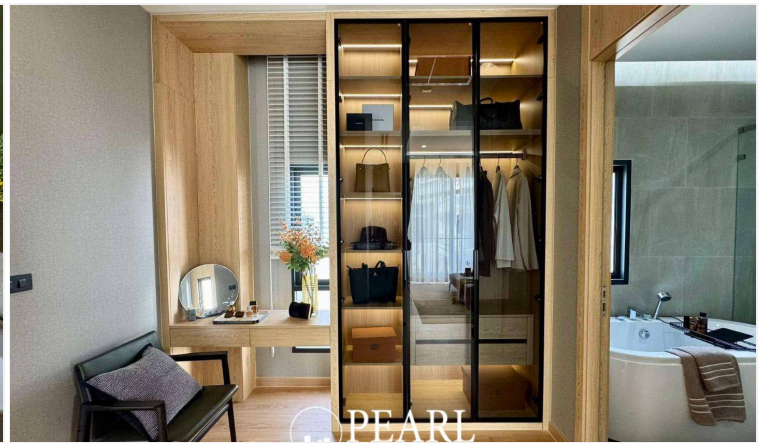

The Ultimate Luxury in the Heart of Pattaya - Conveniently Located Near the Beach

LUXURY VISTA VILLA

Prime Location in South Pattaya - A Thriving Economic Hub

TYPE: THE OCEAN

5 Bedrooms | 6 Bathrooms

Land Size: 270 - 568 sq.m.

Usable Area: 374 - 424 sq.m.

Exclusive Community with Only 36 Units

Starting Price: 20.10 Million Baht

Nearby Landmarks & Amenities:

- ✓ **Big C South Pattaya**
- ✓ **Outlet Premium Pattaya**
- ✓ **Lotus Theprasit**
- ✓ **Theprasit Night Market**
- ✓ **168 Garden Restaurant**
- ✓ **Walking Street Pattaya**
- ✓ **Columbia Pictures Water Park**
- ✓ **U-Tapao Airport**
- ✓ **Underwater World Pattaya**
- ✓ **Jomtien Hospital**
- ✓ **7-11 Pattaya**

Luxury Living at Its Finest - Experience Comfort & Convenience in the Heart of Pattaya!

The project consists of a total of **38 units**.

Photo Gallery

Property Details

- **Property Type:** Villa
- **Location:** Muang Pattaya, Thailand
- **Internal Area:** 374m²
- **Land Area:** 270m²
- **Price:** ฿20,100,000
- **Bedrooms:** 5
- **Bathrooms:** 6