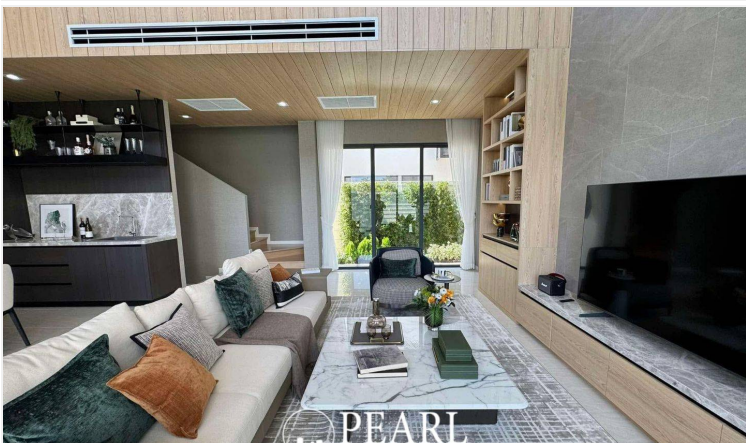

Luxury Vista Villa - 5 Bed 6 Bath

Muang Pattaya, Thailand

Reference: 8857

฿20,100,000

5 Bedrooms

6 Bathrooms

Villa

Property Description

The Ultimate Luxury in the Heart of Pattaya - Conveniently Located Near the Beach

LUXURY VISTA VILLA

Prime Location in South Pattaya - A Thriving Economic Hub

TYPE: THE OCEAN

5 Bedrooms | 6 Bathrooms

Land Size: 270 - 568 sq.m.

Usable Area: 374 - 424 sq.m.

Exclusive Community with Only 36 Units

Starting Price: 20.10 Million Baht

Nearby Landmarks & Amenities:

- ✓ **Big C South Pattaya**
- ✓ **Outlet Premium Pattaya**
- ✓ **Lotus Theprasit**
- ✓ **Theprasit Night Market**
- ✓ **168 Garden Restaurant**
- ✓ **Walking Street Pattaya**
- ✓ **Columbia Pictures Water Park**
- ✓ **U-Tapao Airport**
- ✓ **Underwater World Pattaya**
- ✓ **Jomtien Hospital**
- ✓ **7-11 Pattaya**

Luxury Living at Its Finest - Experience Comfort & Convenience in the Heart of Pattaya!

The project consists of a total of **38 units**.

Photo Gallery

Property Details

- **Property Type:** Villa
- **Location:** Muang Pattaya, Thailand
- **Internal Area:** 374m²
- **Land Area:** 270m²
- **Price:** ฿20,100,000
- **Bedrooms:** 5
- **Bathrooms:** 6