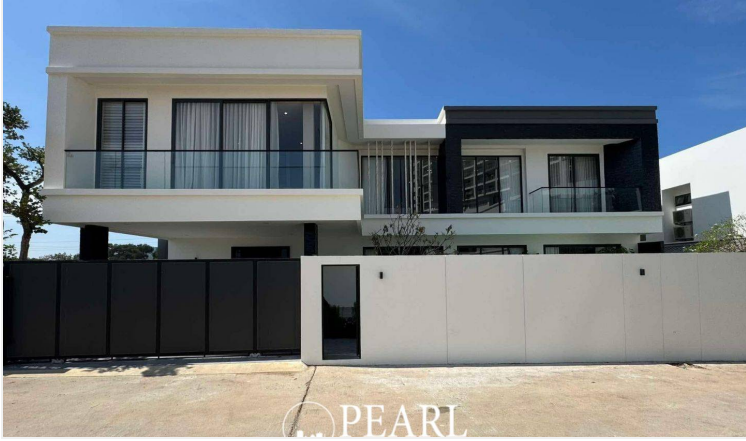

Luxury Vista Villa - 5 Bed 6 Bath

Muang Pattaya, Thailand

Reference: 8857

฿20,100,000

5 Bedrooms

6 Bathrooms

Villa

Property Description

The Ultimate Luxury in the Heart of Pattaya - Conveniently Located Near the Beach

LUXURY VISTA VILLA

Prime Location in South Pattaya - A Thriving Economic Hub

TYPE: THE OCEAN

5 Bedrooms | 6 Bathrooms

Land Size: 270 - 568 sq.m.

Usable Area: 374 - 424 sq.m.

Exclusive Community with Only 36 Units

Starting Price: 20.10 Million Baht

Nearby Landmarks & Amenities:

- ✓ **Big C South Pattaya**
- ✓ **Outlet Premium Pattaya**
- ✓ **Lotus Theprasit**
- ✓ **Theprasit Night Market**
- ✓ **168 Garden Restaurant**
- ✓ **Walking Street Pattaya**
- ✓ **Columbia Pictures Water Park**
- ✓ **U-Tapao Airport**
- ✓ **Underwater World Pattaya**
- ✓ **Jomtien Hospital**
- ✓ **7-11 Pattaya**

Luxury Living at Its Finest - Experience Comfort & Convenience in the Heart of Pattaya!

The project consists of a total of **38 units**.

Photo Gallery

Property Details

- **Property Type:** Villa
- **Location:** Muang Pattaya, Thailand
- **Internal Area:** 374m²
- **Land Area:** 270m²
- **Price:** ฿20,100,000
- **Bedrooms:** 5
- **Bathrooms:** 6