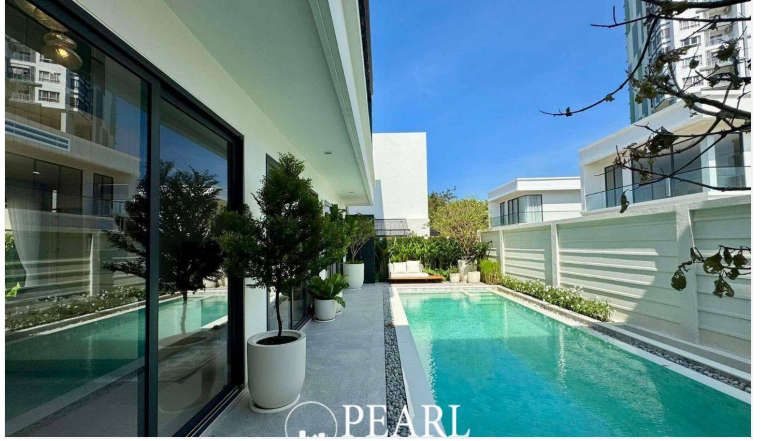

Luxury Vista Villa - 5 Bed 6 Bath

Muang Pattaya, Thailand

Reference: 8857

฿20,100,000

5 Bedrooms

6 Bathrooms

Villa

Property Description

The Ultimate Luxury in the Heart of Pattaya - Conveniently Located Near the Beach

LUXURY VISTA VILLA

Prime Location in South Pattaya - A Thriving Economic Hub

TYPE: THE OCEAN

5 Bedrooms | 6 Bathrooms

Land Size: 270 - 568 sq.m.

Usable Area: 374 - 424 sq.m.

Exclusive Community with Only 36 Units

Starting Price: 20.10 Million Baht

Nearby Landmarks & Amenities:

- ✓ **Big C South Pattaya**
- ✓ **Outlet Premium Pattaya**
- ✓ **Lotus Theprasit**
- ✓ **Theprasit Night Market**
- ✓ **168 Garden Restaurant**
- ✓ **Walking Street Pattaya**
- ✓ **Columbia Pictures Water Park**
- ✓ **U-Tapao Airport**
- ✓ **Underwater World Pattaya**
- ✓ **Jomtien Hospital**
- ✓ **7-11 Pattaya**

Luxury Living at Its Finest - Experience Comfort & Convenience in the Heart of Pattaya!

The project consists of a total of **38 units**.

Photo Gallery

Property Details

- **Property Type:** Villa
- **Location:** Muang Pattaya, Thailand
- **Internal Area:** 374m²
- **Land Area:** 270m²
- **Price:** ฿20,100,000
- **Bedrooms:** 5
- **Bathrooms:** 6