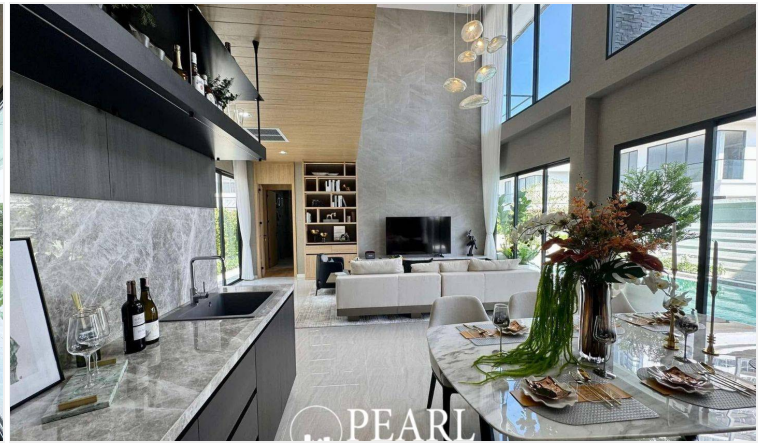

Luxury Vista Villa - 5 Bed 6 Bath

Muang Pattaya, Thailand

Reference: 8857

฿20,100,000

5 Bedrooms

6 Bathrooms

Villa

Property Description

The Ultimate Luxury in the Heart of Pattaya - Conveniently Located Near the Beach

LUXURY VISTA VILLA

Prime Location in South Pattaya - A Thriving Economic Hub

TYPE: THE OCEAN

5 Bedrooms | 6 Bathrooms

Land Size: 270 - 568 sq.m.

Usable Area: 374 - 424 sq.m.

Exclusive Community with Only 36 Units

Starting Price: 20.10 Million Baht

Nearby Landmarks & Amenities:

- ✓ **Big C South Pattaya**
- ✓ **Outlet Premium Pattaya**
- ✓ **Lotus Theprasit**
- ✓ **Theprasit Night Market**
- ✓ **168 Garden Restaurant**
- ✓ **Walking Street Pattaya**
- ✓ **Columbia Pictures Water Park**
- ✓ **U-Tapao Airport**
- ✓ **Underwater World Pattaya**
- ✓ **Jomtien Hospital**
- ✓ **7-11 Pattaya**

Luxury Living at Its Finest - Experience Comfort & Convenience in the Heart of Pattaya!

The project consists of a total of **38 units**.

Photo Gallery

Property Details

- **Property Type:** Villa
- **Location:** Muang Pattaya, Thailand
- **Internal Area:** 374m²
- **Land Area:** 270m²
- **Price:** ฿20,100,000
- **Bedrooms:** 5
- **Bathrooms:** 6