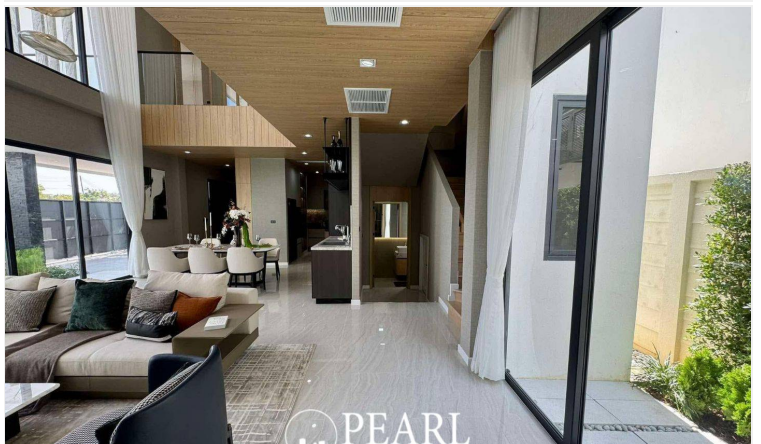

The Ultimate Luxury in the Heart of Pattaya - Conveniently Located Near the Beach

LUXURY VISTA VILLA

Prime Location in South Pattaya - A Thriving Economic Hub

TYPE: THE OCEAN

5 Bedrooms | 6 Bathrooms

Land Size: 270 - 568 sq.m.

Usable Area: 374 - 424 sq.m.

Exclusive Community with Only 36 Units

Starting Price: 20.10 Million Baht

Nearby Landmarks & Amenities:

- ✓ **Big C South Pattaya**
- ✓ **Outlet Premium Pattaya**
- ✓ **Lotus Theprasit**
- ✓ **Theprasit Night Market**
- ✓ **168 Garden Restaurant**
- ✓ **Walking Street Pattaya**
- ✓ **Columbia Pictures Water Park**
- ✓ **U-Tapao Airport**
- ✓ **Underwater World Pattaya**
- ✓ **Jomtien Hospital**
- ✓ **7-11 Pattaya**

Luxury Living at Its Finest - Experience Comfort & Convenience in the Heart of Pattaya!

The project consists of a total of **38 units**.

Photo Gallery

Property Details

- **Property Type:** Villa
- **Location:** Muang Pattaya, Thailand
- **Internal Area:** 374m²
- **Land Area:** 270m²
- **Price:** ฿20,100,000
- **Bedrooms:** 5
- **Bathrooms:** 6