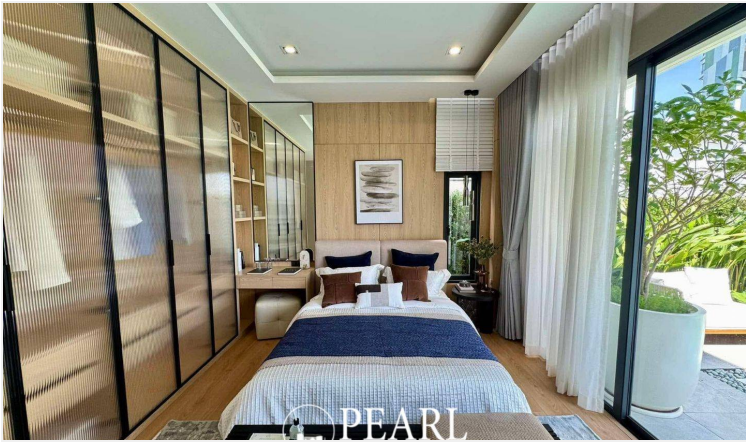

Luxury Vista Villa - 5 Bed 6 Bath

Muang Pattaya, Thailand

Reference: 8857

฿20,100,000

5 Bedrooms

6 Bathrooms

Villa

Property Description

The Ultimate Luxury in the Heart of Pattaya - Conveniently Located Near the Beach

LUXURY VISTA VILLA

Prime Location in South Pattaya - A Thriving Economic Hub

TYPE: THE OCEAN

5 Bedrooms | 6 Bathrooms

Land Size: 270 - 568 sq.m.

Usable Area: 374 - 424 sq.m.

Exclusive Community with Only 36 Units

Starting Price: 20.10 Million Baht

Nearby Landmarks & Amenities:

- ✓ **Big C South Pattaya**
- ✓ **Outlet Premium Pattaya**
- ✓ **Lotus Theprasit**
- ✓ **Theprasit Night Market**
- ✓ **168 Garden Restaurant**
- ✓ **Walking Street Pattaya**
- ✓ **Columbia Pictures Water Park**
- ✓ **U-Tapao Airport**
- ✓ **Underwater World Pattaya**
- ✓ **Jomtien Hospital**
- ✓ **7-11 Pattaya**

Luxury Living at Its Finest - Experience Comfort & Convenience in the Heart of Pattaya!

The project consists of a total of **38 units**.

Photo Gallery

Property Details

- **Property Type:** Villa
- **Location:** Muang Pattaya, Thailand
- **Internal Area:** 374m²
- **Land Area:** 270m²
- **Price:** ฿20,100,000
- **Bedrooms:** 5
- **Bathrooms:** 6