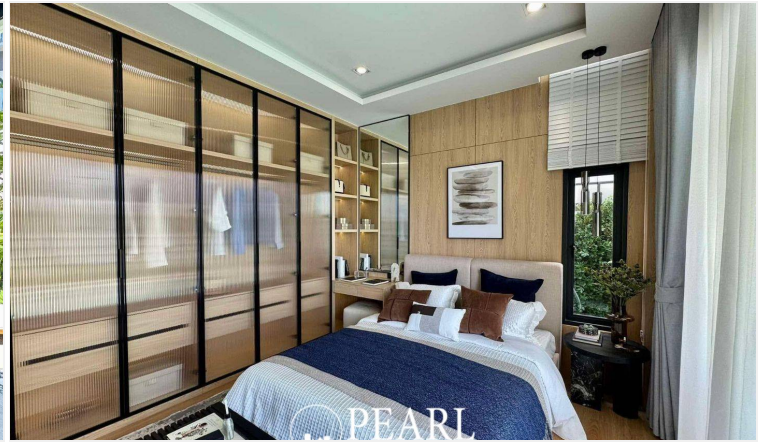

Luxury Vista Villa - 5 Bed 6 Bath

Muang Pattaya, Thailand

Reference: 8857

฿20,100,000

5 Bedrooms

6 Bathrooms

Villa

Property Description

The Ultimate Luxury in the Heart of Pattaya - Conveniently Located Near the Beach

LUXURY VISTA VILLA

Prime Location in South Pattaya - A Thriving Economic Hub

TYPE: THE OCEAN

5 Bedrooms | 6 Bathrooms

Land Size: 270 - 568 sq.m.

Usable Area: 374 - 424 sq.m.

Exclusive Community with Only 36 Units

Starting Price: 20.10 Million Baht

Nearby Landmarks & Amenities:

- ✓ **Big C South Pattaya**
- ✓ **Outlet Premium Pattaya**
- ✓ **Lotus Theprasit**
- ✓ **Theprasit Night Market**
- ✓ **168 Garden Restaurant**
- ✓ **Walking Street Pattaya**
- ✓ **Columbia Pictures Water Park**
- ✓ **U-Tapao Airport**
- ✓ **Underwater World Pattaya**
- ✓ **Jomtien Hospital**
- ✓ **7-11 Pattaya**

Luxury Living at Its Finest - Experience Comfort & Convenience in the Heart of Pattaya!

The project consists of a total of **38 units**.

Photo Gallery

Property Details

- **Property Type:** Villa
- **Location:** Muang Pattaya, Thailand
- **Internal Area:** 374m²
- **Land Area:** 270m²
- **Price:** ฿20,100,000
- **Bedrooms:** 5
- **Bathrooms:** 6