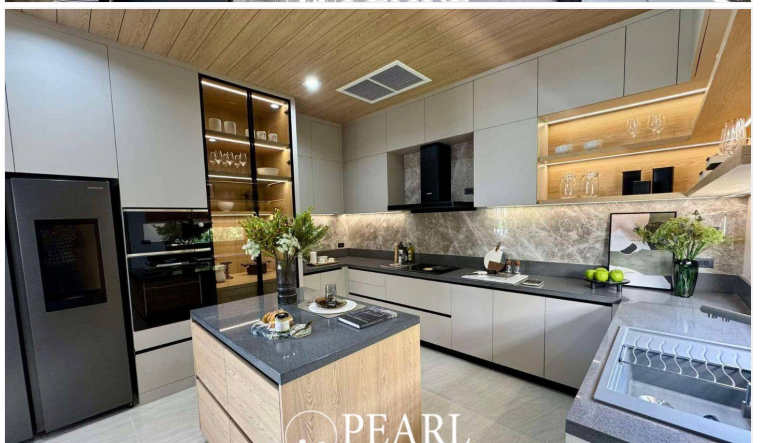

The Ultimate Luxury in the Heart of Pattaya - Conveniently Located Near the Beach

LUXURY VISTA VILLA

Prime Location in South Pattaya - A Thriving Economic Hub

TYPE: THE OCEAN

5 Bedrooms | 6 Bathrooms

Land Size: 270 - 568 sq.m.

Usable Area: 374 - 424 sq.m.

Exclusive Community with Only 36 Units

Starting Price: 20.10 Million Baht

Nearby Landmarks & Amenities:

- ✓ **Big C South Pattaya**
- ✓ **Outlet Premium Pattaya**
- ✓ **Lotus Theprasit**
- ✓ **Theprasit Night Market**
- ✓ **168 Garden Restaurant**
- ✓ **Walking Street Pattaya**
- ✓ **Columbia Pictures Water Park**
- ✓ **U-Tapao Airport**
- ✓ **Underwater World Pattaya**
- ✓ **Jomtien Hospital**
- ✓ **7-11 Pattaya**

Luxury Living at Its Finest - Experience Comfort & Convenience in the Heart of Pattaya!

The project consists of a total of **38 units**.

Photo Gallery

Property Details

- **Property Type:** Villa
- **Location:** Muang Pattaya, Thailand
- **Internal Area:** 374m²
- **Land Area:** 270m²
- **Price:** ฿20,100,000
- **Bedrooms:** 5
- **Bathrooms:** 6