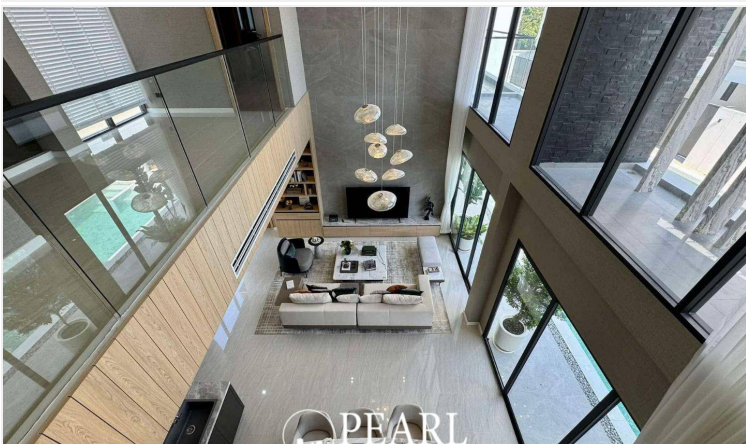

The Ultimate Luxury in the Heart of Pattaya - Conveniently Located Near the Beach

LUXURY VISTA VILLA

Prime Location in South Pattaya - A Thriving Economic Hub

TYPE: THE OCEAN

5 Bedrooms | 6 Bathrooms

Land Size: 270 - 568 sq.m.

Usable Area: 374 - 424 sq.m.

Exclusive Community with Only 36 Units

Starting Price: 20.10 Million Baht

Nearby Landmarks & Amenities:

- ✓ **Big C South Pattaya**
- ✓ **Outlet Premium Pattaya**
- ✓ **Lotus Theprasit**
- ✓ **Theprasit Night Market**
- ✓ **168 Garden Restaurant**
- ✓ **Walking Street Pattaya**
- ✓ **Columbia Pictures Water Park**
- ✓ **U-Tapao Airport**
- ✓ **Underwater World Pattaya**
- ✓ **Jomtien Hospital**
- ✓ **7-11 Pattaya**

Luxury Living at Its Finest - Experience Comfort & Convenience in the Heart of Pattaya!

The project consists of a total of **38 units**.

Photo Gallery

Property Details

- **Property Type:** Villa
- **Location:** Muang Pattaya, Thailand
- **Internal Area:** 374m²
- **Land Area:** 270m²
- **Price:** ฿20,100,000
- **Bedrooms:** 5
- **Bathrooms:** 6