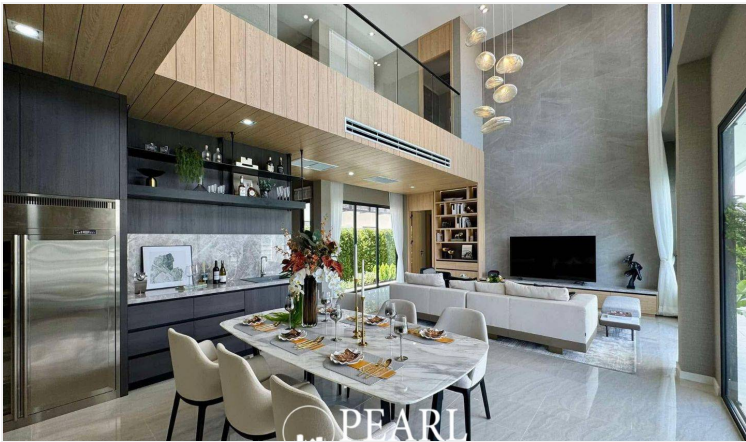

Luxury Vista Villa - 5 Bed 6 Bath

Muang Pattaya, Thailand

Reference: 8857

฿20,100,000

5 Bedrooms

6 Bathrooms

Villa

Property Description

The Ultimate Luxury in the Heart of Pattaya - Conveniently Located Near the Beach

LUXURY VISTA VILLA

Prime Location in South Pattaya - A Thriving Economic Hub

TYPE: THE OCEAN

5 Bedrooms | 6 Bathrooms

Land Size: 270 - 568 sq.m.

Usable Area: 374 - 424 sq.m.

Exclusive Community with Only 36 Units

Starting Price: 20.10 Million Baht

Nearby Landmarks & Amenities:

- ✓ **Big C South Pattaya**
- ✓ **Outlet Premium Pattaya**
- ✓ **Lotus Theprasit**
- ✓ **Theprasit Night Market**
- ✓ **168 Garden Restaurant**
- ✓ **Walking Street Pattaya**
- ✓ **Columbia Pictures Water Park**
- ✓ **U-Tapao Airport**
- ✓ **Underwater World Pattaya**
- ✓ **Jomtien Hospital**
- ✓ **7-11 Pattaya**

Luxury Living at Its Finest - Experience Comfort & Convenience in the Heart of Pattaya!

The project consists of a total of **38 units**.

Photo Gallery

Property Details

- **Property Type:** Villa
- **Location:** Muang Pattaya, Thailand
- **Internal Area:** 374m²
- **Land Area:** 270m²
- **Price:** ฿20,100,000
- **Bedrooms:** 5
- **Bathrooms:** 6