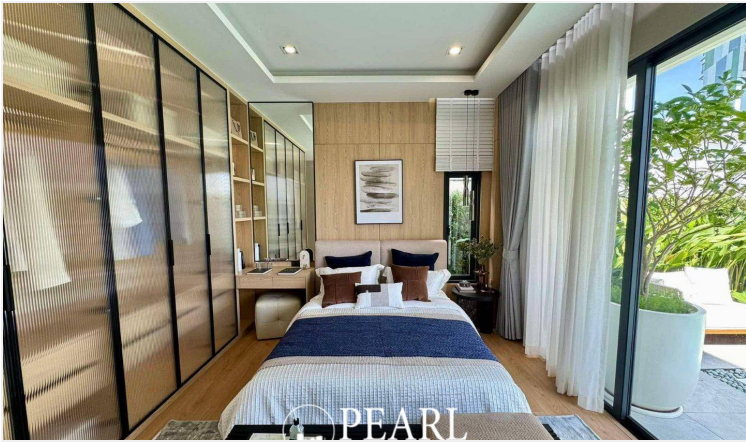

Luxury Vista Villa - 5 Bed 6 Bath

Muang Pattaya, Thailand

Reference: 8857

฿20,100,000

5 Bedrooms

6 Bathrooms

Villa

Property Description

The Ultimate Luxury in the Heart of Pattaya - Conveniently Located Near the Beach

LUXURY VISTA VILLA

Prime Location in South Pattaya - A Thriving Economic Hub

TYPE: THE OCEAN

5 Bedrooms | 6 Bathrooms

Land Size: 270 - 568 sq.m.

Usable Area: 374 - 424 sq.m.

Exclusive Community with Only 36 Units

Starting Price: 20.10 Million Baht

Nearby Landmarks & Amenities:

- ✓ **Big C South Pattaya**
- ✓ **Outlet Premium Pattaya**
- ✓ **Lotus Theprasit**
- ✓ **Theprasit Night Market**
- ✓ **168 Garden Restaurant**
- ✓ **Walking Street Pattaya**
- ✓ **Columbia Pictures Water Park**
- ✓ **U-Tapao Airport**
- ✓ **Underwater World Pattaya**
- ✓ **Jomtien Hospital**
- ✓ **7-11 Pattaya**

Luxury Living at Its Finest - Experience Comfort & Convenience in the Heart of Pattaya!

The project consists of a total of **38 units**.

Photo Gallery

Property Details

- **Property Type:** Villa
- **Location:** Muang Pattaya, Thailand
- **Internal Area:** 374m²
- **Land Area:** 270m²
- **Price:** ฿20,100,000
- **Bedrooms:** 5
- **Bathrooms:** 6