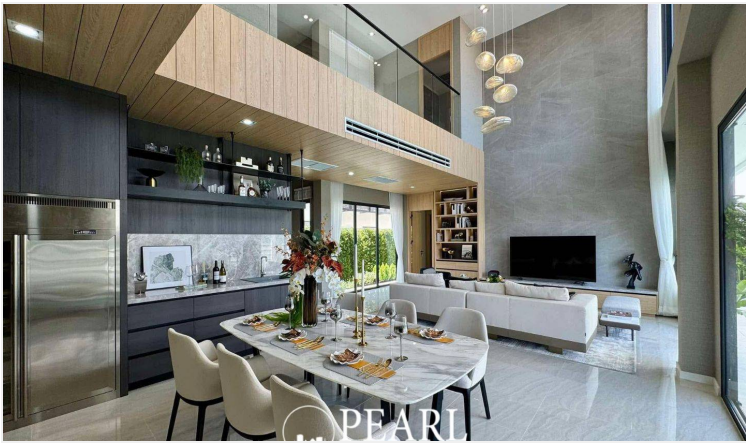

Luxury Vista Villa - 5 Bed 6 Bath

Muang Pattaya, Thailand

Reference: 8857

฿20,100,000

5 Bedrooms

6 Bathrooms

Villa

Property Description

The Ultimate Luxury in the Heart of Pattaya - Conveniently Located Near the Beach

LUXURY VISTA VILLA

Prime Location in South Pattaya - A Thriving Economic Hub

TYPE: THE OCEAN

5 Bedrooms | 6 Bathrooms

Land Size: 270 - 568 sq.m.

Usable Area: 374 - 424 sq.m.

Exclusive Community with Only 36 Units

Starting Price: 20.10 Million Baht

Nearby Landmarks & Amenities:

- ✓ **Big C South Pattaya**
- ✓ **Outlet Premium Pattaya**
- ✓ **Lotus Theprasit**
- ✓ **Theprasit Night Market**
- ✓ **168 Garden Restaurant**
- ✓ **Walking Street Pattaya**
- ✓ **Columbia Pictures Water Park**
- ✓ **U-Tapao Airport**
- ✓ **Underwater World Pattaya**
- ✓ **Jomtien Hospital**
- ✓ **7-11 Pattaya**

Luxury Living at Its Finest - Experience Comfort & Convenience in the Heart of Pattaya!

The project consists of a total of **38 units**.

Photo Gallery

Property Details

- **Property Type:** Villa
- **Location:** Muang Pattaya, Thailand
- **Internal Area:** 374m²
- **Land Area:** 270m²
- **Price:** ฿20,100,000
- **Bedrooms:** 5
- **Bathrooms:** 6