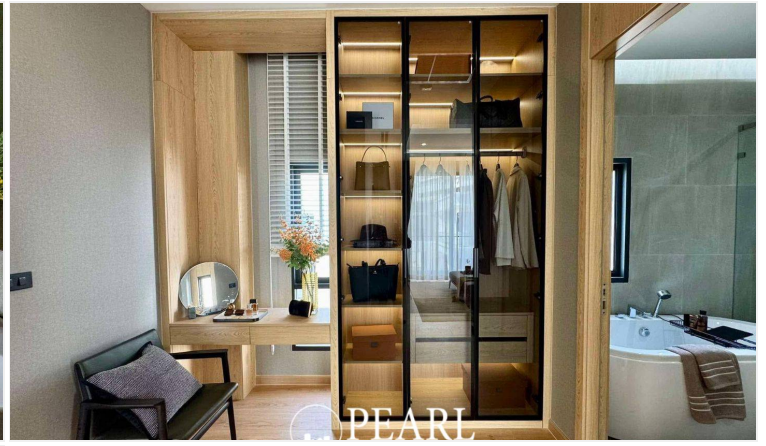

The Ultimate Luxury in the Heart of Pattaya - Conveniently Located Near the Beach

LUXURY VISTA VILLA

Prime Location in South Pattaya - A Thriving Economic Hub

TYPE: THE OCEAN

5 Bedrooms | 6 Bathrooms

Land Size: 270 - 568 sq.m.

Luxury Living at Its Finest - Experience Comfort & Convenience in the Heart of Pattaya!

The project consists of a total of **38 units**.

Photo Gallery

Property Details

- **Property Type:** Villa
- **Location:** Muang Pattaya, Thailand
- **Internal Area:** 374m²
- **Land Area:** 270m²
- **Price:** ฿20,100,000
- **Bedrooms:** 5
- **Bathrooms:** 6