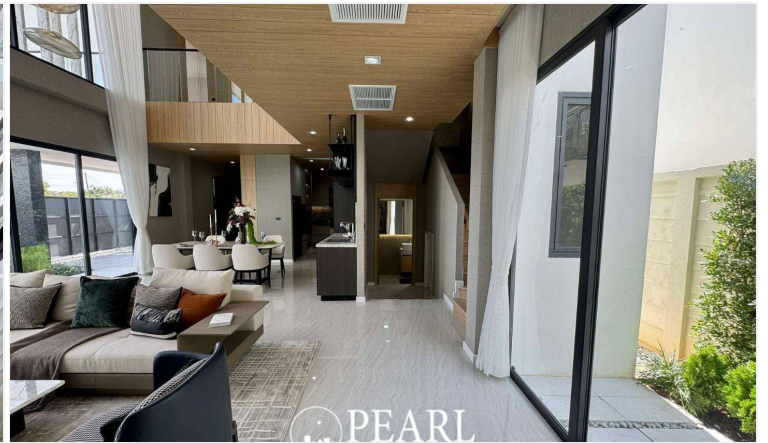

Luxury Vista Villa - 5 Bed 6 Bath

Muang Pattaya, Thailand

Reference: 8857

฿20,100,000

5 Bedrooms

6 Bathrooms

Villa

Property Description

The Ultimate Luxury in the Heart of Pattaya - Conveniently Located Near the Beach

LUXURY VISTA VILLA

Prime Location in South Pattaya - A Thriving Economic Hub

TYPE: THE OCEAN

5 Bedrooms | 6 Bathrooms

Land Size: 270 - 568 sq.m.

Usable Area: 374 - 424 sq.m.

Exclusive Community with Only 36 Units

Starting Price: 20.10 Million Baht

Nearby Landmarks & Amenities:

- ✓ **Big C South Pattaya**
- ✓ **Outlet Premium Pattaya**
- ✓ **Lotus Theprasit**
- ✓ **Theprasit Night Market**
- ✓ **168 Garden Restaurant**
- ✓ **Walking Street Pattaya**
- ✓ **Columbia Pictures Water Park**
- ✓ **U-Tapao Airport**
- ✓ **Underwater World Pattaya**
- ✓ **Jomtien Hospital**
- ✓ **7-11 Pattaya**

Luxury Living at Its Finest - Experience Comfort & Convenience in the Heart of Pattaya!

The project consists of a total of **38 units**.

Photo Gallery

Property Details

- **Property Type:** Villa
- **Location:** Muang Pattaya, Thailand
- **Internal Area:** 374m²
- **Land Area:** 270m²
- **Price:** ฿20,100,000
- **Bedrooms:** 5
- **Bathrooms:** 6