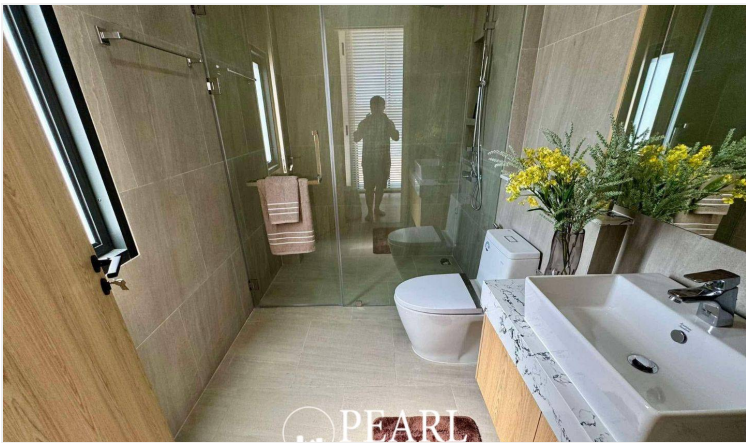

The Ultimate Luxury in the Heart of Pattaya - Conveniently Located Near the Beach

LUXURY VISTA VILLA

Prime Location in South Pattaya - A Thriving Economic Hub

TYPE: THE OCEAN

5 Bedrooms | 6 Bathrooms

Land Size: 270 - 568 sq.m.

Usable Area: 374 - 424 sq.m.

Exclusive Community with Only 36 Units

Starting Price: 20.10 Million Baht

Nearby Landmarks & Amenities:

- ✓ **Big C South Pattaya**
- ✓ **Outlet Premium Pattaya**
- ✓ **Lotus Theprasit**
- ✓ **Theprasit Night Market**
- ✓ **168 Garden Restaurant**
- ✓ **Walking Street Pattaya**
- ✓ **Columbia Pictures Water Park**
- ✓ **U-Tapao Airport**
- ✓ **Underwater World Pattaya**
- ✓ **Jomtien Hospital**
- ✓ **7-11 Pattaya**

Luxury Living at Its Finest - Experience Comfort & Convenience in the Heart of Pattaya!

The project consists of a total of **38 units**.

Photo Gallery

Property Details

- **Property Type:** Villa
- **Location:** Muang Pattaya, Thailand
- **Internal Area:** 374m²
- **Land Area:** 270m²
- **Price:** ฿20,100,000
- **Bedrooms:** 5
- **Bathrooms:** 6