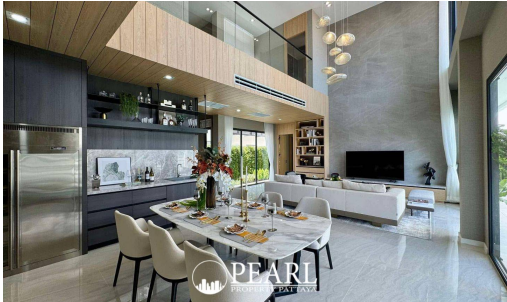

Luxury Vista Villa - 5 Bed 6 Bath

Muang Pattaya, Thailand

Reference: 8857

฿20,100,000

5 Bedrooms

6 Bathrooms

Villa

Property Description

The Ultimate Luxury in the Heart of Pattaya - Conveniently Located Near the Beach

LUXURY VISTA VILLA

Prime Location in South Pattaya - A Thriving Economic Hub

TYPE: THE OCEAN

5 Bedrooms | 6 Bathrooms

Land Size: 270 - 568 sq.m.

Usable Area: 374 - 424 sq.m.

Exclusive Community with Only 36 Units

Starting Price: 20.10 Million Baht

Nearby Landmarks & Amenities:

- ✓ **Big C South Pattaya**
- ✓ **Outlet Premium Pattaya**
- ✓ **Lotus Theprasit**
- ✓ **Theprasit Night Market**
- ✓ **168 Garden Restaurant**
- ✓ **Walking Street Pattaya**
- ✓ **Columbia Pictures Water Park**
- ✓ **U-Tapao Airport**
- ✓ **Underwater World Pattaya**
- ✓ **Jomtien Hospital**
- ✓ **7-11 Pattaya**

Luxury Living at Its Finest - Experience Comfort & Convenience in the Heart of Pattaya!

The project consists of a total of **38 units**.

Photo Gallery

Property Details

- **Property Type:** Villa
- **Location:** Muang Pattaya, Thailand
- **Internal Area:** 374m²
- **Land Area:** 270m²
- **Price:** ฿20,100,000
- **Bedrooms:** 5
- **Bathrooms:** 6