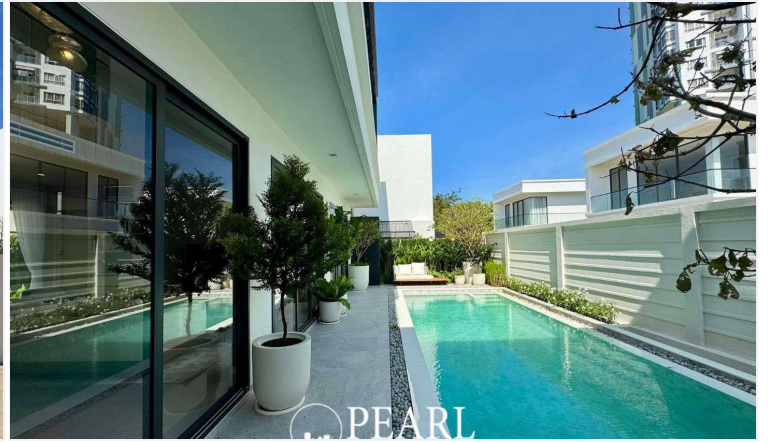

Luxury Vista Villa - 5 Bed 6 Bath

Muang Pattaya, Thailand

Reference: 8857

฿20,100,000

5 Bedrooms

6 Bathrooms

Villa

Property Description

The Ultimate Luxury in the Heart of Pattaya - Conveniently Located Near the Beach

LUXURY VISTA VILLA

Prime Location in South Pattaya - A Thriving Economic Hub

TYPE: THE OCEAN

5 Bedrooms | 6 Bathrooms

Land Size: 270 - 568 sq.m.

Usable Area: 374 - 424 sq.m.

Exclusive Community with Only 36 Units

Starting Price: 20.10 Million Baht

Nearby Landmarks & Amenities:

- ✓ **Big C South Pattaya**
- ✓ **Outlet Premium Pattaya**
- ✓ **Lotus Theprasit**
- ✓ **Theprasit Night Market**
- ✓ **168 Garden Restaurant**
- ✓ **Walking Street Pattaya**
- ✓ **Columbia Pictures Water Park**
- ✓ **U-Tapao Airport**
- ✓ **Underwater World Pattaya**
- ✓ **Jomtien Hospital**
- ✓ **7-11 Pattaya**

Luxury Living at Its Finest - Experience Comfort & Convenience in the Heart of Pattaya!

The project consists of a total of **38 units**.

Photo Gallery

Property Details

- **Property Type:** Villa
- **Location:** Muang Pattaya, Thailand
- **Internal Area:** 374m²
- **Land Area:** 270m²
- **Price:** ฿20,100,000
- **Bedrooms:** 5
- **Bathrooms:** 6