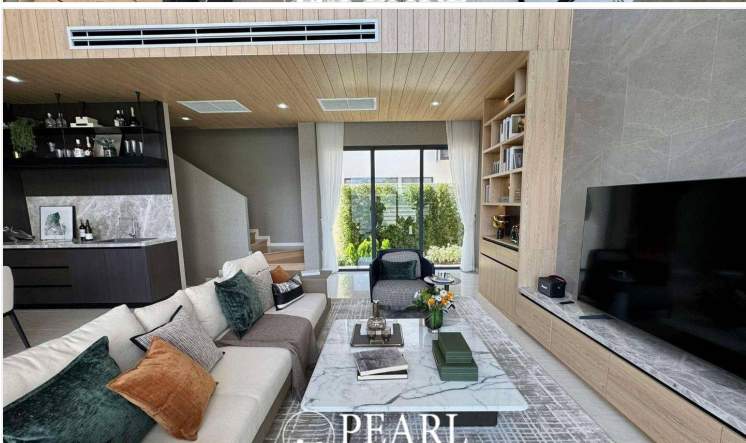

Luxury Vista Villa - 5 Bed 6 Bath

Muang Pattaya, Thailand

Reference: 8857

฿20,100,000

5 Bedrooms

6 Bathrooms

Villa

Property Description

The Ultimate Luxury in the Heart of Pattaya - Conveniently Located Near the Beach

LUXURY VISTA VILLA

Prime Location in South Pattaya - A Thriving Economic Hub

TYPE: THE OCEAN

5 Bedrooms | 6 Bathrooms

Land Size: 270 - 568 sq.m.

Usable Area: 374 - 424 sq.m.

Exclusive Community with Only 36 Units

Starting Price: 20.10 Million Baht

Nearby Landmarks & Amenities:

- ✓ **Big C South Pattaya**
- ✓ **Outlet Premium Pattaya**
- ✓ **Lotus Theprasit**
- ✓ **Theprasit Night Market**
- ✓ **168 Garden Restaurant**
- ✓ **Walking Street Pattaya**
- ✓ **Columbia Pictures Water Park**
- ✓ **U-Tapao Airport**
- ✓ **Underwater World Pattaya**
- ✓ **Jomtien Hospital**
- ✓ **7-11 Pattaya**

Luxury Living at Its Finest - Experience Comfort & Convenience in the Heart of Pattaya!

The project consists of a total of **38 units**.

Photo Gallery

Property Details

- **Property Type:** Villa
- **Location:** Muang Pattaya, Thailand
- **Internal Area:** 374m²
- **Land Area:** 270m²
- **Price:** ฿20,100,000
- **Bedrooms:** 5
- **Bathrooms:** 6