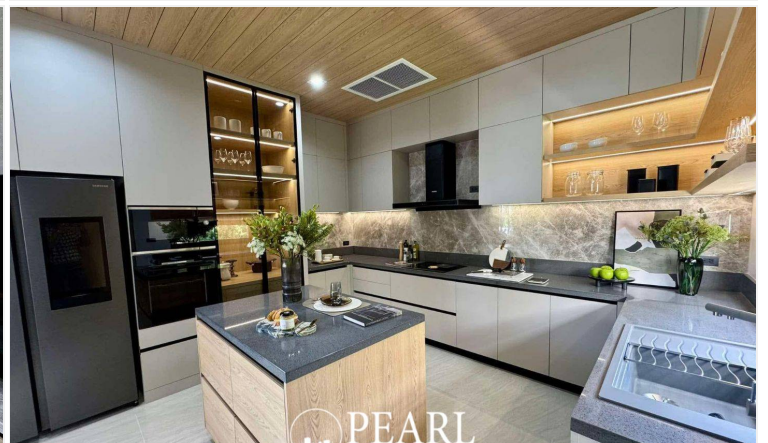

The Ultimate Luxury in the Heart of Pattaya - Conveniently Located Near the Beach

LUXURY VISTA VILLA

Prime Location in South Pattaya - A Thriving Economic Hub

TYPE: THE OCEAN

5 Bedrooms | 6 Bathrooms

Land Size: 270 - 568 sq.m.

Usable Area: 374 - 424 sq.m.

Exclusive Community with Only 36 Units

Starting Price: 20.10 Million Baht

Nearby Landmarks & Amenities:

- ✓ **Big C South Pattaya**
- ✓ **Outlet Premium Pattaya**
- ✓ **Lotus Theprasit**
- ✓ **Theprasit Night Market**
- ✓ **168 Garden Restaurant**
- ✓ **Walking Street Pattaya**
- ✓ **Columbia Pictures Water Park**
- ✓ **U-Tapao Airport**
- ✓ **Underwater World Pattaya**
- ✓ **Jomtien Hospital**
- ✓ **7-11 Pattaya**

Luxury Living at Its Finest - Experience Comfort & Convenience in the Heart of Pattaya!

The project consists of a total of **38 units**.

Photo Gallery

Property Details

- **Property Type:** Villa
- **Location:** Muang Pattaya, Thailand
- **Internal Area:** 374m²
- **Land Area:** 270m²
- **Price:** ฿20,100,000
- **Bedrooms:** 5
- **Bathrooms:** 6