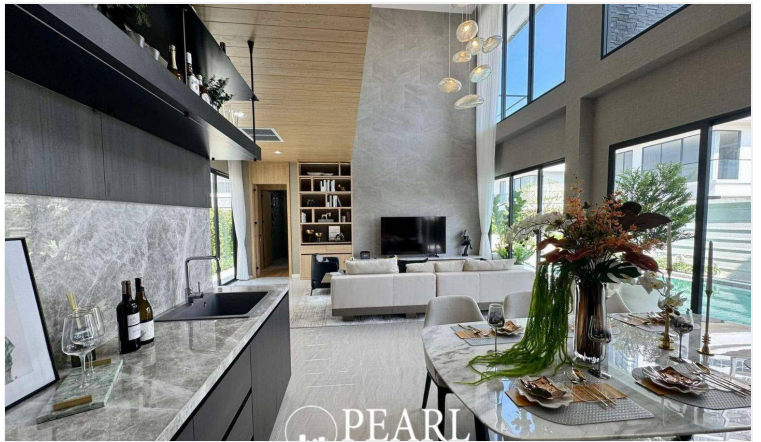

The Ultimate Luxury in the Heart of Pattaya - Conveniently Located Near the Beach

LUXURY VISTA VILLA

Prime Location in South Pattaya - A Thriving Economic Hub

TYPE: THE OCEAN

5 Bedrooms | 6 Bathrooms

Land Size: 270 - 568 sq.m.

Usable Area: 374 - 424 sq.m.

Exclusive Community with Only 36 Units

Starting Price: 20.10 Million Baht

Nearby Landmarks & Amenities:

- ✓ **Big C South Pattaya**
- ✓ **Outlet Premium Pattaya**
- ✓ **Lotus Theprasit**
- ✓ **Theprasit Night Market**
- ✓ **168 Garden Restaurant**
- ✓ **Walking Street Pattaya**
- ✓ **Columbia Pictures Water Park**
- ✓ **U-Tapao Airport**
- ✓ **Underwater World Pattaya**
- ✓ **Jomtien Hospital**
- ✓ **7-11 Pattaya**

Luxury Living at Its Finest - Experience Comfort & Convenience in the Heart of Pattaya!

The project consists of a total of **38 units**.

Photo Gallery

Property Details

- **Property Type:** Villa
- **Location:** Muang Pattaya, Thailand
- **Internal Area:** 374m²
- **Land Area:** 270m²
- **Price:** ฿20,100,000
- **Bedrooms:** 5
- **Bathrooms:** 6