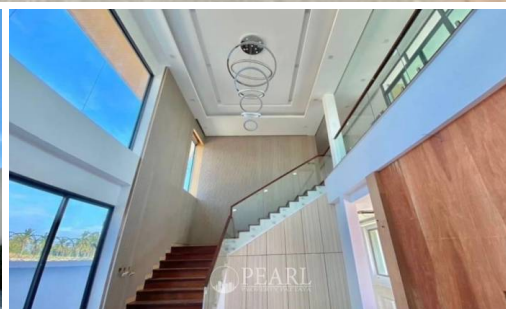

Luxury 2-storey Villa in East Pattaya - 5 Bed 6 Bath

Pattaya, East Pattaya, Thailand
Reference: 6991

฿25,000,000

5 Bedrooms

6 Bathrooms

Villa

Property Description

This 2-storey villa is located in East Pattaya area. Just short drive to motorway 7 and International School, 15 minutes to Jomtien Beach. This house is sitting on a plot of land of 800 Sq.m (200 Sq.wah) offering 650 Sqm. of living space. Consists of 5 bedrooms and 6 bathrooms. It comes fully furnished with living area, kitchen, dining area and 6 parking spaces.

Photo Gallery

Property Details

- **Property Type:** Villa
- **Location:** Pattaya, East Pattaya, Thailand
- **Internal Area:** 650m²
- **Land Area:** 800m²
- **Price:** ~~฿~~**25,000,000**
- **Bedrooms:** 5
- **Bathrooms:** 6