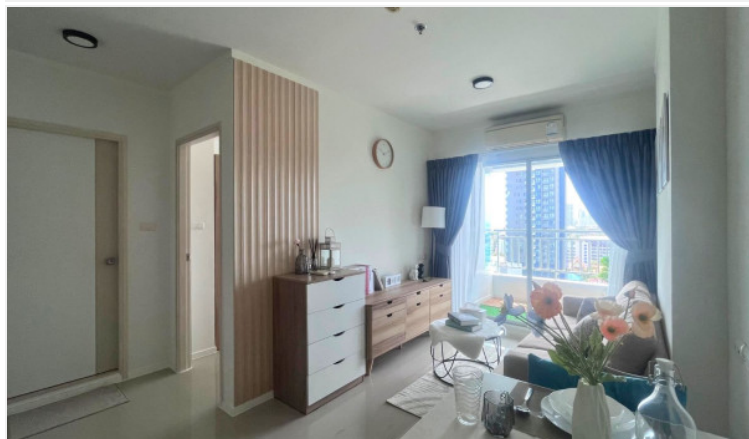

Photo Gallery