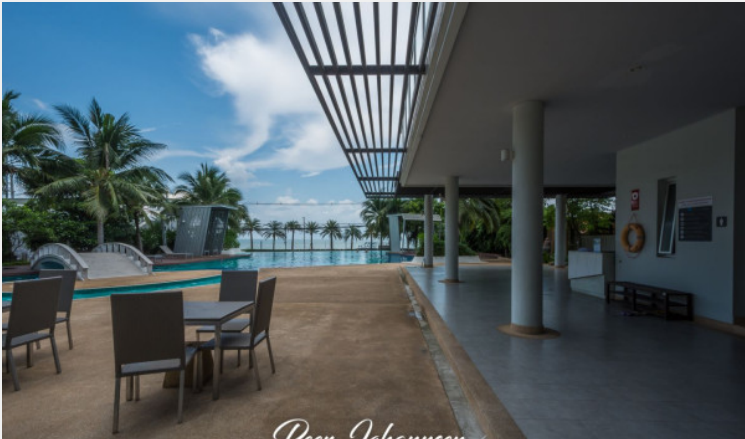

Pen Iskandar

Pen Iskandar