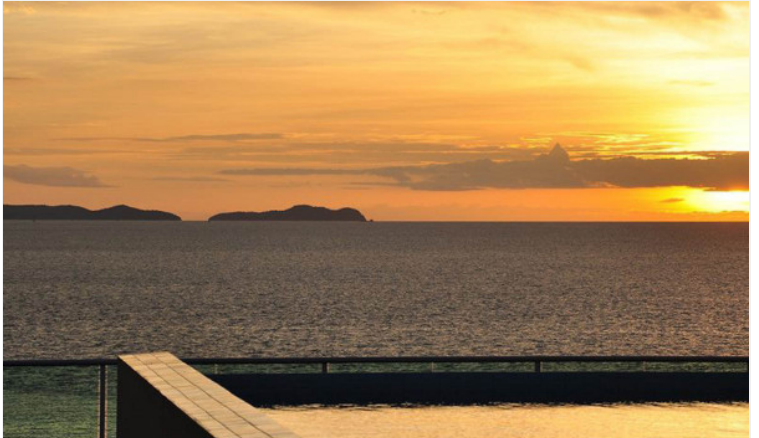

Property Description

Laguna Heights is a project developed by Heights Holdings company. It is a low-rise modern sea view condominium located in Naklua just 100 meters away from Wongamat Beach, a popular tourist destination with its golden sandy beaches, crystal clear waters, and pleasant atmosphere. This unit offers a fully furnished room in a space of 82 sqm., 2 bedrooms and 2 bathrooms with a beautiful sea view as well as the project facilities to comfort your living.

Photo Gallery