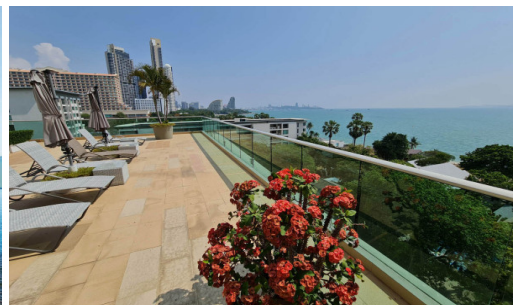

Laguna Heights - 2 Bed 2 Bath Sea View (7th floor)

Pattaya, Wong Amat, Thailand

Reference: 11948

฿5,500,000

2 Bedrooms

2 Bathrooms

Condo

Property Description

Laguna Heights is a project developed by Heights Holdings company. It is a low-rise modern sea view condominium located in Naklua just 100 meters away from Wongamat Beach, a popular tourist destination with its golden sandy beaches, crystal clear waters, and pleasant atmosphere. This unit offers a fully furnished room in a space of 82 sqm., 2 bedrooms and 2 bathrooms with a beautiful sea view as well as the project facilities to comfort your living.