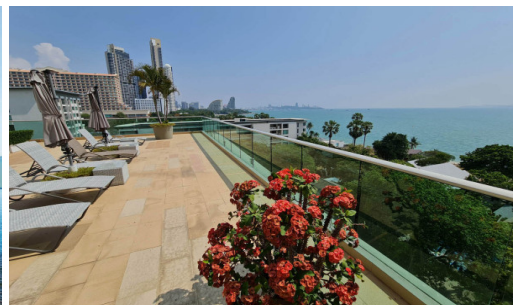

Laguna Heights - 2 Bed 2 Bath Sea View (7th floor)

Pattaya, Wong Amat, Thailand

Reference: 11948

฿5,500,000

2 Bedrooms

2 Bathrooms

Condo