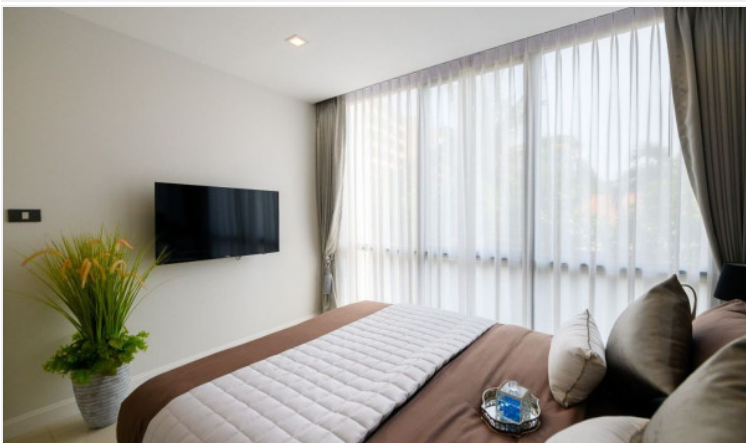

Jewel Pratumnak - 2 Bed 2 Bath (Type D)

Pattaya, Bang Lamung, Thailand

Reference: 21960

฿5,995,000

2 Bedrooms

2 Bathrooms

Condo

Property Description

The Jewel is a modern mid-rise condominium with a total of 121 units across 15 floors, located on Pratamnak hill. Mixing of 1-bedroom and 2-bedroom types, including stunning corner units and penthouses. Its design combines a perfect balance between the traditional and modern, focusing on earth tones decoration matching with luxury fixtures. The project provides all facilities on the 14th floor, including an infinity-edge swimming pool, a fully-equipped gym, and a sauna.

Photo Gallery

Property Details

- **Property Type:** Condo
- **Location:** Pattaya, Bang Lamung, Thailand
- **Internal Area:** 65m²
- **Land Area:** 1m²
- **Price:** ฿5,995,000
- **Bedrooms:** 2
- **Bathrooms:** 2