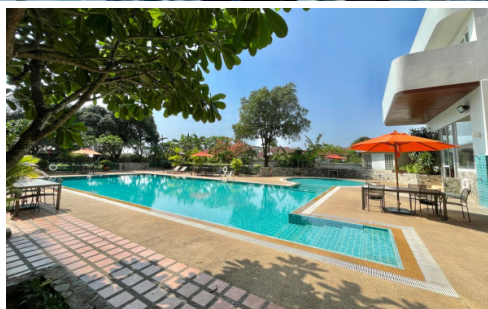

Grand View Condo - 2 bed 2 bath

Pattaya, Ban Amphur, Thailand

Reference: 20938

฿5,690,000

2 Bedrooms

2 Bathrooms

Condo

Property Description

The Grand View Condo Pattaya was completed in 1995 and comprises of a single building with 17 floors. Just 1 minutes walk to the Beach. All units is with fully furnished. If you're looking for a family-friendly day out, Jomtien Beach is just a short drive away. Here, you can enjoy swimming, sunbathing. If you're looking for a more lively atmosphere, Pattaya is just a short drive up the road.

Photo Gallery

Property Details

- **Property Type:** Condo
- **Location:** Pattaya, Ban Amphur, Thailand
- **Internal Area:** 95m²
- **Land Area:** 0m²
- **Price:** ฿5,690,000
- **Bedrooms:** 2
- **Bathrooms:** 2

Property Features

- Security
- Gym
- Swimming Pool
- Air Conditioning
- Balcony
- Car Park
- Electricity
- Alarm
- Children's Area
- Lift
- Office

Location