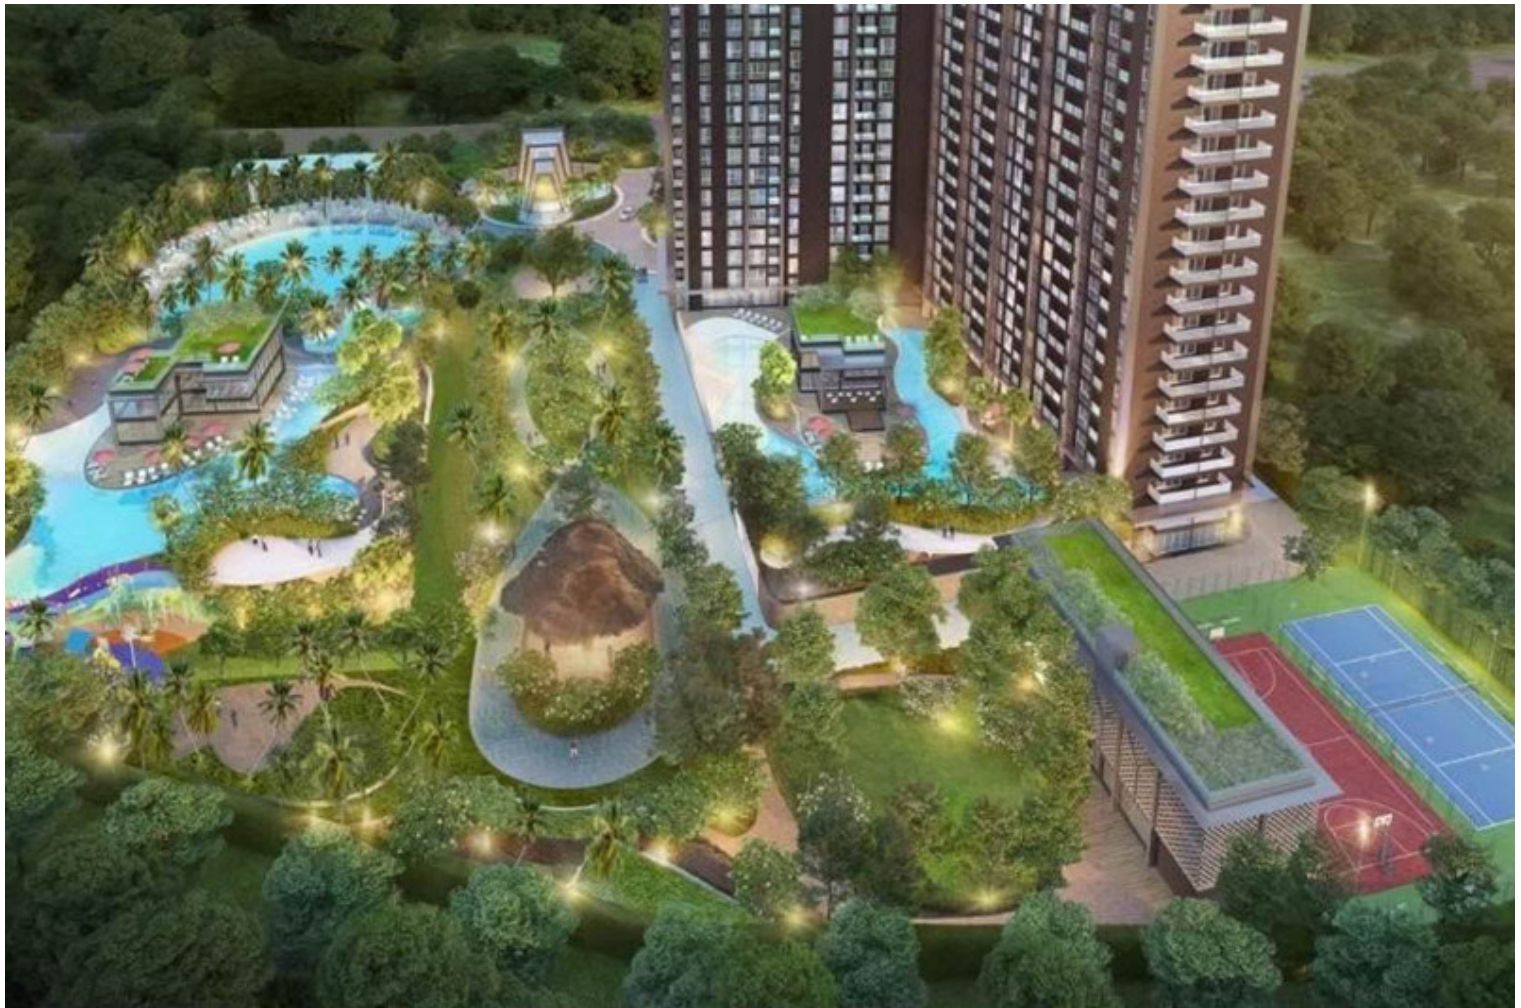

Grand Solaire - 2 Bed 2 Bath High Floor Sea View

Pattaya, South Pattaya, Thailand

Reference: 18004

฿10,290,000

2 Bedrooms

2 Bathrooms

Condo

Property Description

Grand Solaire Pattaya soars to 67 storeys, offering the highest point of elevation in Pattaya City with stunning, panoramic ocean views from the vast majority of units. All of the 2,326 luxury residences on offer feature state-of-the-art interior design elements, comprising decadent marble-styled tiling, luxurious black marble and glass kitchens and premium fixtures & fittings. Enjoy ultimate luxury in your own home with electronic sanitary systems and custom designed, space-saving and energy-conserving air conditioning.

Photo Gallery

Property Details

- **Property Type:** Condo
- **Location:** Pattaya, South Pattaya, Thailand
- **Internal Area:** 60.5m²
- **Land Area:** 23200m²
- **Price:** **฿10,290,000**
- **Bedrooms:** 2
- **Bathrooms:** 2