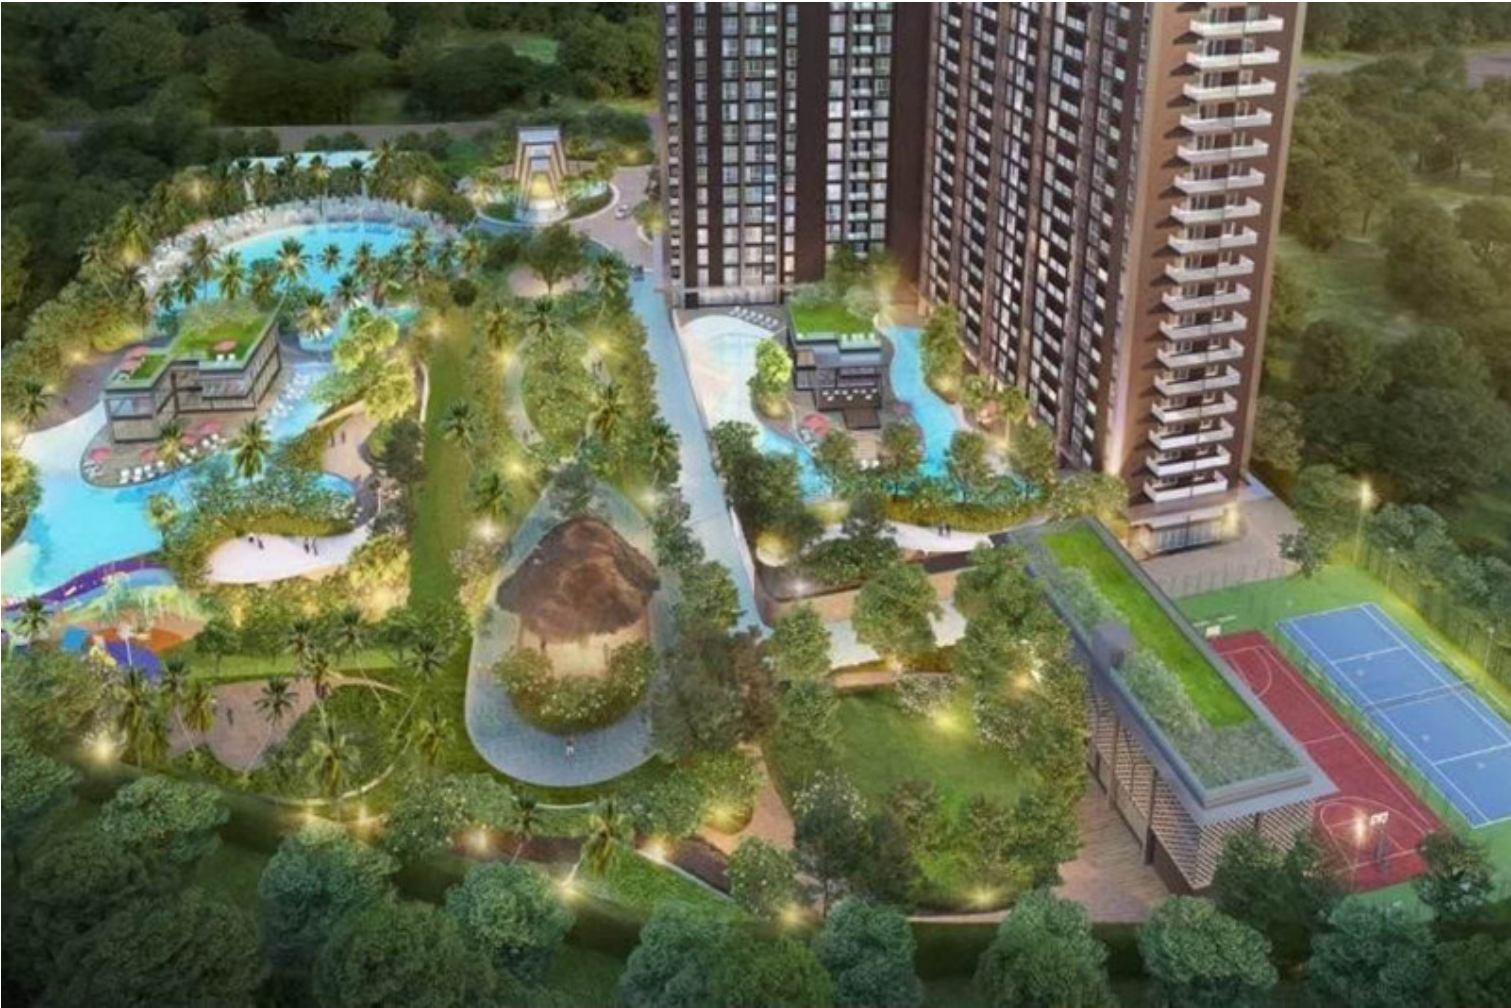

Grand Solaire - 2 Bed 2 Bath High Floor Sea View

Pattaya, South Pattaya, Thailand
Reference: 18004

฿10,290,000

2 Bedrooms

2 Bathrooms

Condo