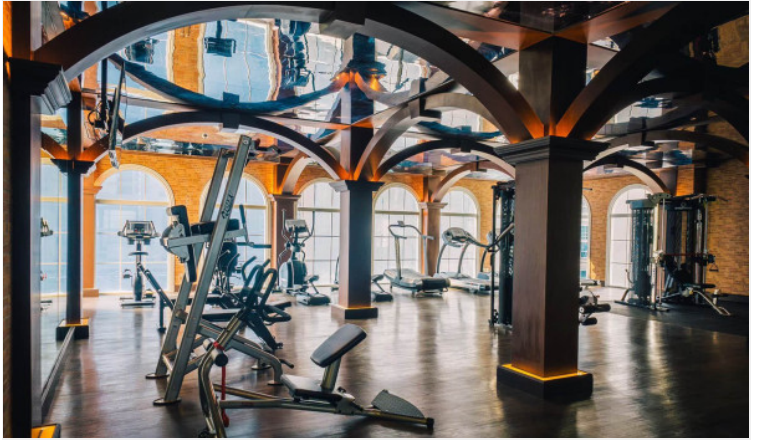

# Property Description

---

A skillful blend of art, design, and function beachfront condominium in Na Jomtien which is proposed the concept of a luxurious and adventurous lifestyle. The Grand Florida Beachfront condominium has been thoughtfully considered your private and true leisure through its design and facilities. Enjoy private garden, beach access, game rooms, and the highlight of clubhouse offering large swimming pools, restaurant and club lounge, fitness room, co-working space, spa, sauna, and others.

# Photo Gallery

---