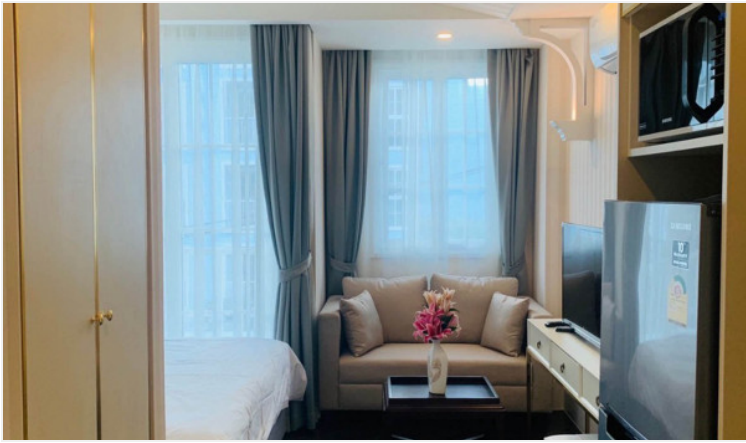

Grand Florida - Studio

Pattaya, Na Jomtien, Thailand

Reference: 6057

฿2,890,000

1 Bedrooms

1 Bathrooms

Condo

Property Description

A skillful blend of art, design, and function beachfront condominium in Na Jomtien which is proposed the concept of a luxurious and adventurous lifestyle. The Grand Florida Beachfront condominium has been thoughtfully considered your private and true leisure through its design and facilities. Enjoy private garden, beach access, game rooms, and the highlight of clubhouse offering large swimming pools, restaurant and club lounge, fitness room, co-working space, spa, sauna, and others.

Photo Gallery

Property Details

- **Property Type:** Condo
- **Location:** Pattaya, Na Jomtien, Thailand
- **Internal Area:** 24m²
- **Land Area:** 0m²
- **Price:** ฿2,890,000
- **Bedrooms:** 1
- **Bathrooms:** 1