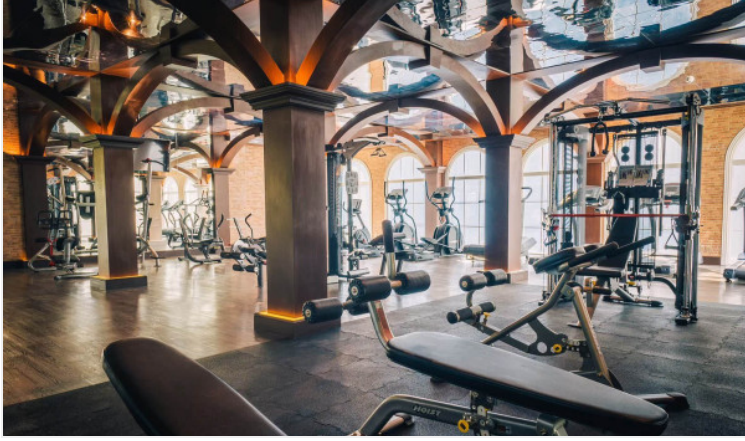

# Property Description

---

A skillful blend of art, design, and function beachfront condominium in Na Jomtien which is proposed the concept of a luxurious and adventurous lifestyle. The Grand Florida Beachfront condominium has been thoughtfully considered your private and true leisure through its design and facilities. Enjoy private garden, beach access, game rooms, and the highlight of clubhouse offering large swimming pools, restaurant and club lounge, fitness room, co-working space, spa, sauna, and others.

# Photo Gallery

---