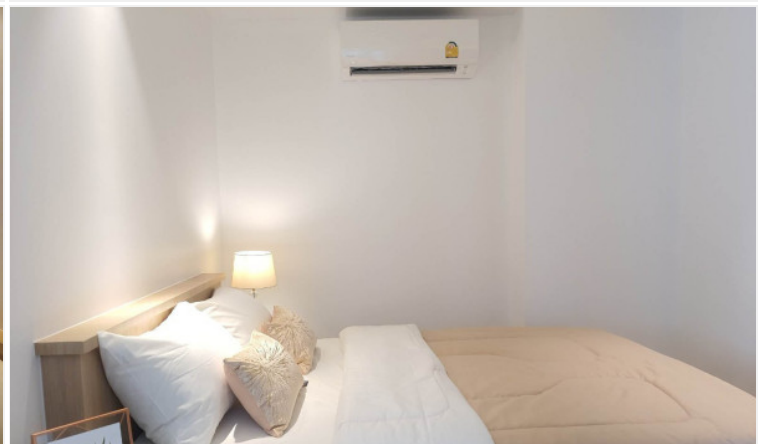

Estanan is a low-rise condominium, consisting of two 8-story buildings with 119 units. The project is situated on Pratamnak Hill, a peaceful, shady, and safe atmosphere suitable for rest and living. The location is close to the beach in minutes of walking. Also, easy access to various attractions such as Pattaya Park, Jomtien Beach, Cozy Beach, Big Buddha, Pattaya View Point, shopping malls, restaurants, and others. A full range of facilities are provided including indoor car parking, CCTV, Rooftop swimming pool, rooftop garden, and fitness.

Photo Gallery

Property Details

- **Property Type:** Condo
- **Location:** Pattaya, Pratamnak, Thailand
- **Internal Area:** 50.01m²
- **Land Area:** 0m²
- **Price:** ฿3,775,000
- **Bedrooms:** 2
- **Bathrooms:** 1