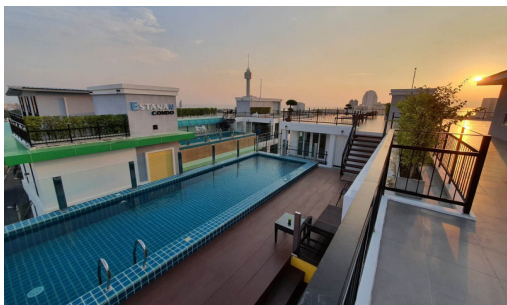

Estanan - 2 Bed 1 Bath Sea View

Pattaya, Pratamnak, Thailand

Reference: 11850

฿3,775,000

2 Bedrooms