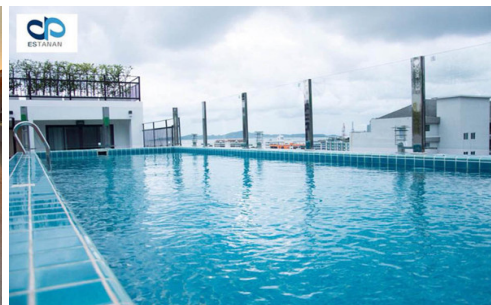

1 Bathrooms