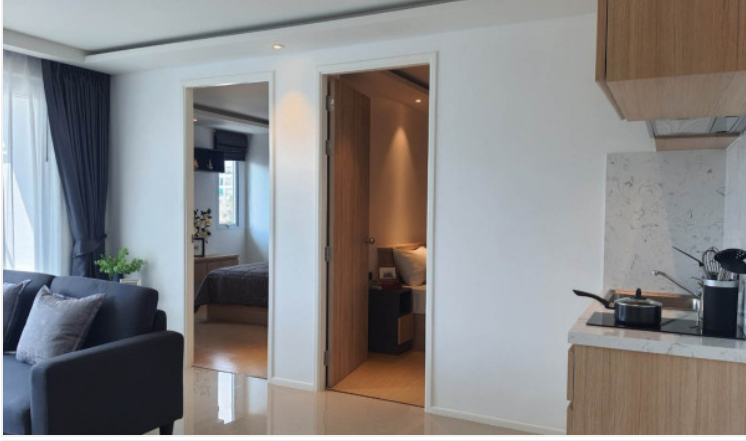

Estanan is a low-rise condominium, consisting of two 8-story buildings with 119 units. The project is situated on Pratamnak Hill, a peaceful, shady, and safe atmosphere suitable for rest and living. The location is close to the beach in minutes of walking. Also, easy access to various attractions such as Pattaya Park, Jomtien Beach, Cozy Beach, Big Buddha, Pattaya View Point, shopping malls, restaurants, and others. A full range of facilities are provided including indoor car parking, CCTV, Rooftop swimming pool, rooftop garden, and fitness.

Photo Gallery

Property Details

- **Property Type:** Condo
- **Location:** Pattaya, Pratamnak, Thailand
- **Internal Area:** 50.01m²
- **Land Area:** 0m²
- **Price:** ฿3,775,000
- **Bedrooms:** 2
- **Bathrooms:** 1