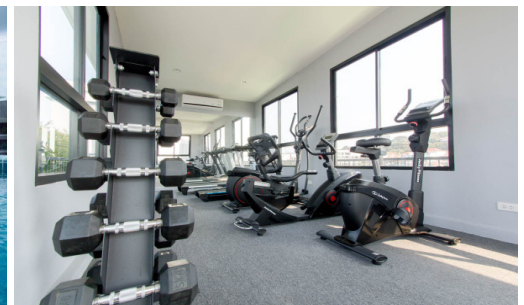

Estanan - 2 Bed 1 Bath Sea View

Pattaya, Pratamnak, Thailand

Reference: 11850

฿3,775,000

Condo