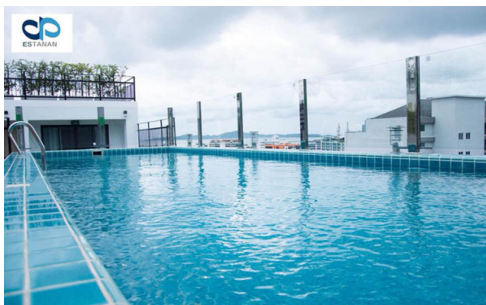

1 Bathrooms