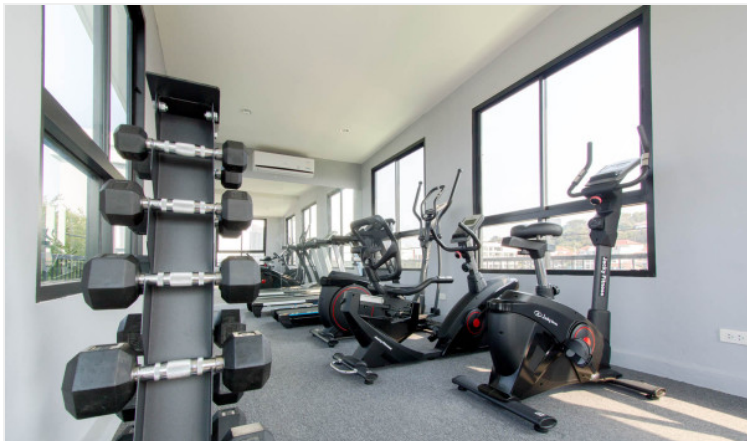

Property Description

Estanan is a low-rise condominium, consisting of two 8-story buildings with 119 units. The project is situated on Pratamnak Hill, a peaceful, shady, and safe atmosphere suitable for rest and living. The location is close to the beach in minutes of walking. Also, easy access to various attractions such as Pattaya Park, Jomtien Beach, Cozy Beach, Big Buddha, Pattaya View Point, shopping malls, restaurants, and others. A full range of facilities are provided including indoor car parking, CCTV, Rooftop swimming pool, rooftop garden, and fitness.

Photo Gallery