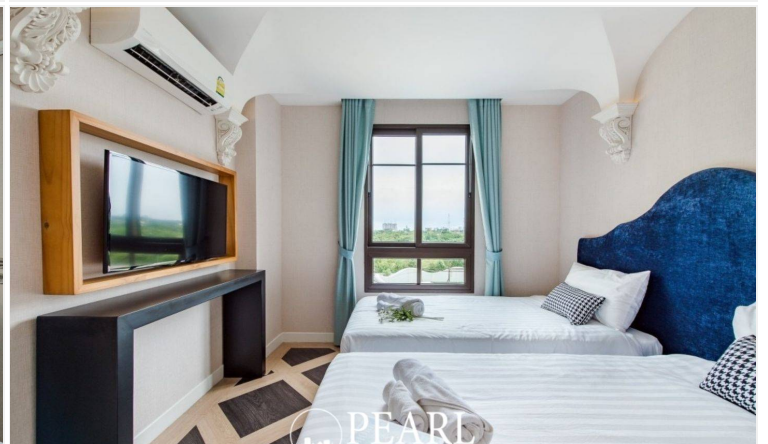

Espana Condo Resort - 2 Bed 2 Bath (5th Floor) With Pool View

Pattaya, Na Jomtien, Thailand

Reference: 9061

฿7,900,000

2 Bedrooms

2 Bathrooms

Condo

Property Description

Espana Condo Resort Pattaya is strategically situated at Jomtien Sai 2 Road. Just minutes away from Jomtien Beach, it's surrounded by notable attractions like Dongtan Beach, Pattaya Floating Market, and the Big Buddha Temple, ensuring that entertainment and cultural experiences are always within reach. This is 2 bedrooms and 2 bathrooms situated on the 5th floor, offering 69.25 sqm. of living space, comes with fully furnished, dining area and living area.

Photo Gallery

Property Details

- **Property Type:** Condo
- **Location:** Pattaya, Na Jomtien, Thailand
- **Internal Area:** 69m²
- **Land Area:** 69m²
- **Price:** ฿7,900,000
- **Bedrooms:** 2
- **Bathrooms:** 2