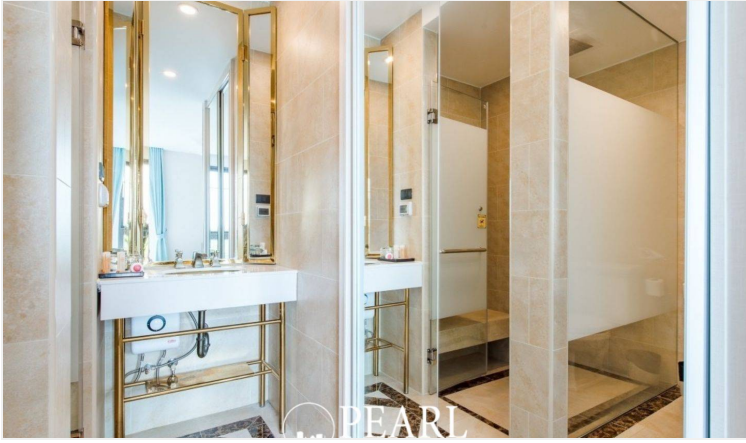

Espana Condo Resort - 2 Bed 2 Bath (5th Floor) With Pool View

Pattaya, Na Jomtien, Thailand

Reference: 9061

฿7,900,000

2 Bedrooms

2 Bathrooms

Condo

Property Description

Espana Condo Resort Pattaya is strategically situated at Jomtien Sai 2 Road. Just minutes away from Jomtien Beach, it's surrounded by notable attractions like Dongtan Beach, Pattaya Floating Market, and the Big Buddha Temple, ensuring that entertainment and cultural experiences are always within reach. This is 2 bedrooms and 2 bathrooms situated on the 5th floor, offering 69.25 sqm. of living space, comes with fully furnished, dining area and living area.

Photo Gallery

Property Details

- **Property Type:** Condo
- **Location:** Pattaya, Na Jomtien, Thailand
- **Internal Area:** 69m²
- **Land Area:** 69m²
- **Price:** ฿7,900,000
- **Bedrooms:** 2
- **Bathrooms:** 2