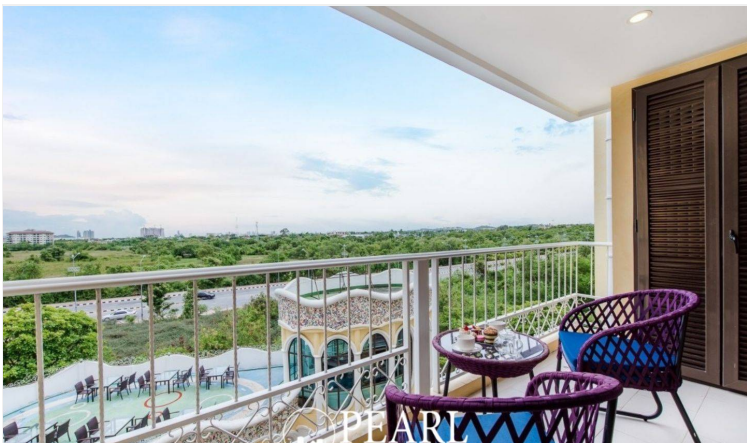

# Property Description

Espana Condo Resort Pattaya is strategically situated at Jomtien Sai 2 Road. Just minutes away from Jomtien Beach, it's surrounded by notable attractions like Dongtan Beach, Pattaya Floating Market, and the Big Buddha Temple, ensuring that entertainment and cultural experiences are always within reach. This is 2 bedrooms and 2 bathrooms situated on the 5th floor, offering 69.25 sqm. of living space, comes with fully furnished, dining area and living area.

# Photo Gallery