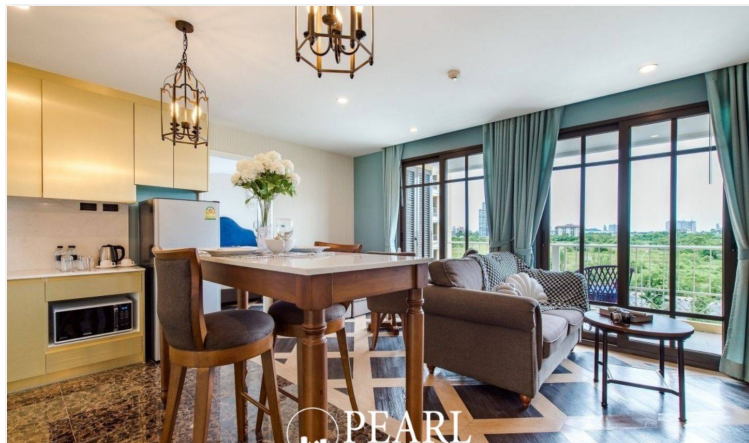

Espana Condo Resort - 2 Bed 2 Bath (5th Floor) With Pool View

Pattaya, Na Jomtien, Thailand

Reference: 9061

฿7,900,000

2 Bedrooms

2 Bathrooms

Condo

Property Description

Espana Condo Resort Pattaya is strategically situated at Jomtien Sai 2 Road. Just minutes away from Jomtien Beach, it's surrounded by notable attractions like Dongtan Beach, Pattaya Floating Market, and the Big Buddha Temple, ensuring that entertainment and cultural experiences are always within reach. This is 2 bedrooms and 2 bathrooms situated on the 5th floor, offering 69.25 sqm. of living space, comes with fully furnished, dining area and living area.

Photo Gallery

Property Details

- **Property Type:** Condo
- **Location:** Pattaya, Na Jomtien, Thailand
- **Internal Area:** 69m²
- **Land Area:** 69m²
- **Price:** ฿7,900,000
- **Bedrooms:** 2
- **Bathrooms:** 2