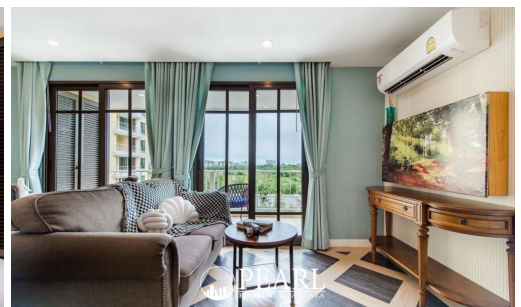

Espana Condo Resort - 2 Bed 2 Bath (5th Floor) With Pool View

Pattaya, Na Jomtien, Thailand

Reference: 9061

฿7,900,000

2 Bedrooms

2 Bathrooms

Condo

Property Description

Espana Condo Resort Pattaya is strategically situated at Jomtien Sai 2 Road. Just minutes away from Jomtien Beach, it's surrounded by notable attractions like Dongtan Beach, Pattaya Floating Market, and the Big Buddha Temple, ensuring that entertainment and cultural experiences are always within reach. This is 2 bedrooms and 2 bathrooms situated on the 5th floor, offering 69.25 sqm. of living space, comes with fully furnished, dining area and living area.

Photo Gallery

Property Details

- **Property Type:** Condo
- **Location:** Pattaya, Na Jomtien, Thailand
- **Internal Area:** 69m²
- **Land Area:** 69m²
- **Price:** ฿7,900,000
- **Bedrooms:** 2
- **Bathrooms:** 2