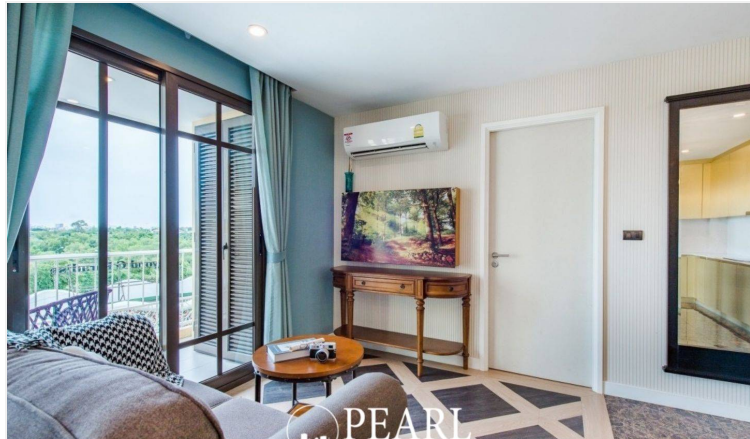

# Property Description

Espana Condo Resort Pattaya is strategically situated at Jomtien Sai 2 Road. Just minutes away from Jomtien Beach, it's surrounded by notable attractions like Dongtan Beach, Pattaya Floating Market, and the Big Buddha Temple, ensuring that entertainment and cultural experiences are always within reach. This is 2 bedrooms and 2 bathrooms situated on the 5th floor, offering 69.25 sqm. of living space, comes with fully furnished, dining area and living area.

# Photo Gallery