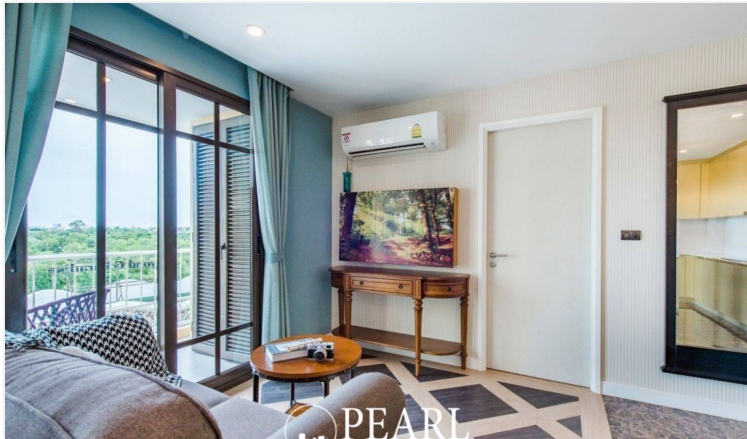

Espana Condo Resort - 2 Bed 2 Bath (5th Floor) With Pool View

Pattaya, Na Jomtien, Thailand

Reference: 9061

฿7,900,000

2 Bedrooms

2 Bathrooms

Condo

Property Description

Espana Condo Resort Pattaya is strategically situated at Jomtien Sai 2 Road. Just minutes away from Jomtien Beach, it's surrounded by notable attractions like Dongtan Beach, Pattaya Floating Market, and the Big Buddha Temple, ensuring that entertainment and cultural experiences are always within reach. This is 2 bedrooms and 2 bathrooms situated on the 5th floor, offering 69.25 sqm. of living space, comes with fully furnished, dining area and living area.

Photo Gallery

Property Details

- **Property Type:** Condo
- **Location:** Pattaya, Na Jomtien, Thailand
- **Internal Area:** 69m²
- **Land Area:** 69m²
- **Price:** ฿7,900,000
- **Bedrooms:** 2
- **Bathrooms:** 2