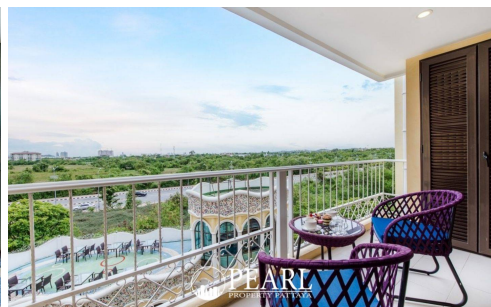

Espana Condo Resort - 2 Bed 2 Bath (5th Floor) With Pool View

Pattaya, Na Jomtien, Thailand

Reference: 9061

฿7,900,000

2 Bedrooms

2 Bathrooms

Condo

Property Description

Espana Condo Resort Pattaya is strategically situated at Jomtien Sai 2 Road. Just minutes away from Jomtien Beach, it's surrounded by notable attractions like Dongtan Beach, Pattaya Floating Market, and the Big Buddha Temple, ensuring that entertainment and cultural experiences are always within reach. This is 2 bedrooms and 2 bathrooms situated on the 5th floor, offering 69.25 sqm. of living space, comes with fully furnished, dining area and living area.

Photo Gallery

Property Details

- **Property Type:** Condo
- **Location:** Pattaya, Na Jomtien, Thailand
- **Internal Area:** 69m²
- **Land Area:** 69m²
- **Price:** ฿7,900,000
- **Bedrooms:** 2
- **Bathrooms:** 2