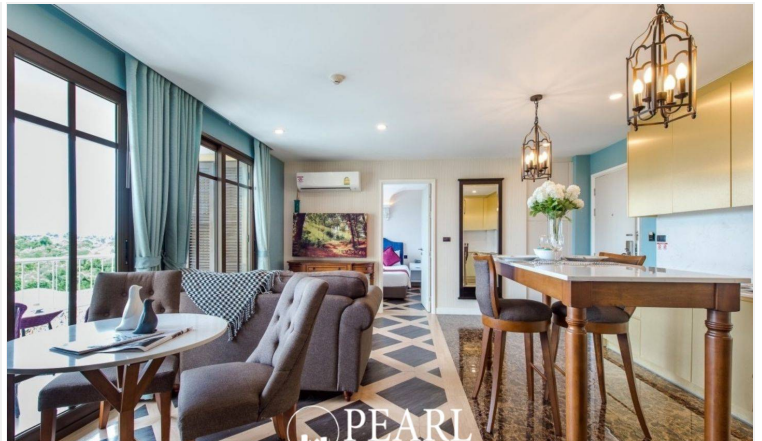

Espana Condo Resort - 2 Bed 2 Bath (5th Floor) With Pool View

Pattaya, Na Jomtien, Thailand

Reference: 9061

฿7,900,000

2 Bedrooms

2 Bathrooms

Condo

Property Description

Espana Condo Resort Pattaya is strategically situated at Jomtien Sai 2 Road. Just minutes away from Jomtien Beach, it's surrounded by notable attractions like Dongtan Beach, Pattaya Floating Market, and the Big Buddha Temple, ensuring that entertainment and cultural experiences are always within reach. This is 2 bedrooms and 2 bathrooms situated on the 5th floor, offering 69.25 sqm. of living space, comes with fully furnished, dining area and living area.

Photo Gallery

Property Details

- **Property Type:** Condo
- **Location:** Pattaya, Na Jomtien, Thailand
- **Internal Area:** 69m²
- **Land Area:** 69m²
- **Price:** ฿7,900,000
- **Bedrooms:** 2
- **Bathrooms:** 2