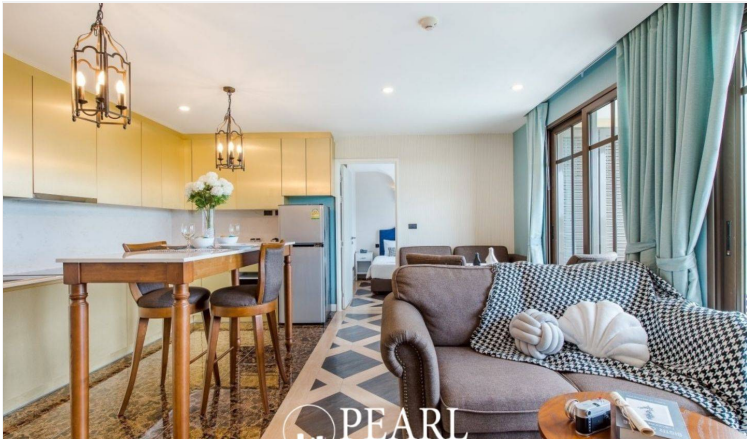

Espana Condo Resort Pattaya is strategically situated at Jomtien Sai 2 Road. Just minutes away from Jomtien Beach, it's surrounded by notable attractions like Dongtan Beach, Pattaya Floating Market, and the Big Buddha Temple, ensuring that entertainment and cultural experiences are always within reach. This is 2 bedrooms and 2 bathrooms situated on the 5th floor, offering 69.25 sqm. of living space, comes with fully furnished, dining area and living area.

Photo Gallery

Property Details

- **Property Type:** Condo
- **Location:** Pattaya, Na Jomtien, Thailand
- **Internal Area:** 69m²
- **Land Area:** 69m²
- **Price:** ฿7,900,000
- **Bedrooms:** 2
- **Bathrooms:** 2