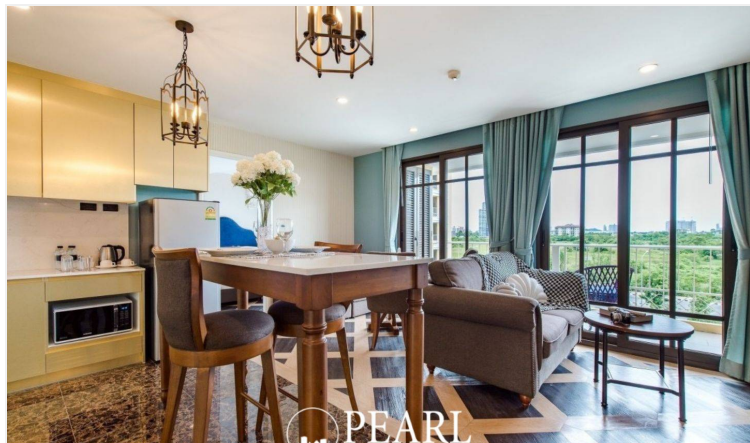

# Property Description

Espana Condo Resort Pattaya is strategically situated at Jomtien Sai 2 Road. Just minutes away from Jomtien Beach, it's surrounded by notable attractions like Dongtan Beach, Pattaya Floating Market, and the Big Buddha Temple, ensuring that entertainment and cultural experiences are always within reach. This is 2 bedrooms and 2 bathrooms situated on the 5th floor, offering 69.25 sqm. of living space, comes with fully furnished, dining area and living area.

# Photo Gallery