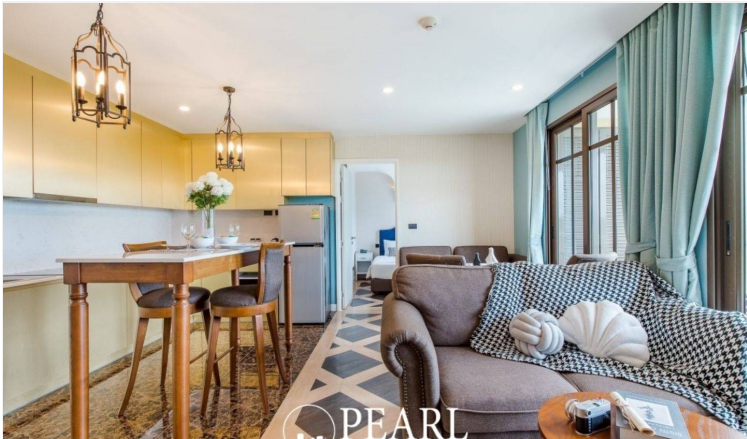

# Property Description

Espana Condo Resort Pattaya is strategically situated at Jomtien Sai 2 Road. Just minutes away from Jomtien Beach, it's surrounded by notable attractions like Dongtan Beach, Pattaya Floating Market, and the Big Buddha Temple, ensuring that entertainment and cultural experiences are always within reach. This is 2 bedrooms and 2 bathrooms situated on the 5th floor, offering 69.25 sqm. of living space, comes with fully furnished, dining area and living area.

# Photo Gallery