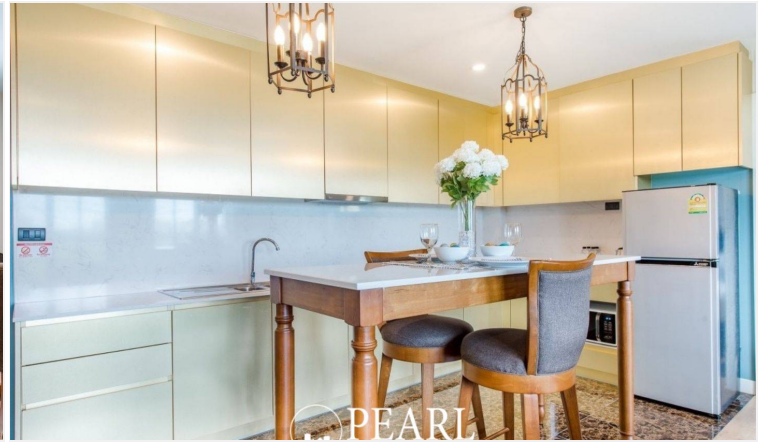

# Property Description

Espana Condo Resort Pattaya is strategically situated at Jomtien Sai 2 Road. Just minutes away from Jomtien Beach, it's surrounded by notable attractions like Dongtan Beach, Pattaya Floating Market, and the Big Buddha Temple, ensuring that entertainment and cultural experiences are always within reach. This is 2 bedrooms and 2 bathrooms situated on the 5th floor, offering 69.25 sqm. of living space, comes with fully furnished, dining area and living area.

# Photo Gallery