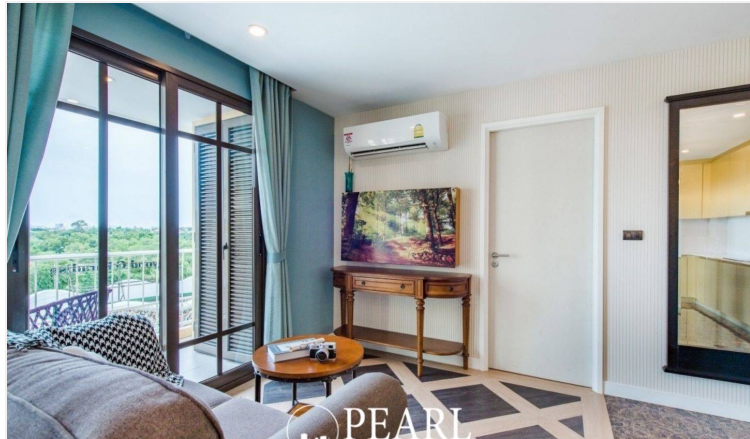

Espana Condo Resort - 2 Bed 2 Bath (5th Floor) With Pool View

Pattaya, Na Jomtien, Thailand

Reference: 9061

฿7,900,000

2 Bedrooms

2 Bathrooms

Condo

Property Description

Espana Condo Resort Pattaya is strategically situated at Jomtien Sai 2 Road. Just minutes away from Jomtien Beach, it's surrounded by notable attractions like Dongtan Beach, Pattaya Floating Market, and the Big Buddha Temple, ensuring that entertainment and cultural experiences are always within reach. This is 2 bedrooms and 2 bathrooms situated on the 5th floor, offering 69.25 sqm. of living space, comes with fully furnished, dining area and living area.

Photo Gallery

Property Details

- **Property Type:** Condo
- **Location:** Pattaya, Na Jomtien, Thailand
- **Internal Area:** 69m²
- **Land Area:** 69m²
- **Price:** ฿7,900,000
- **Bedrooms:** 2
- **Bathrooms:** 2