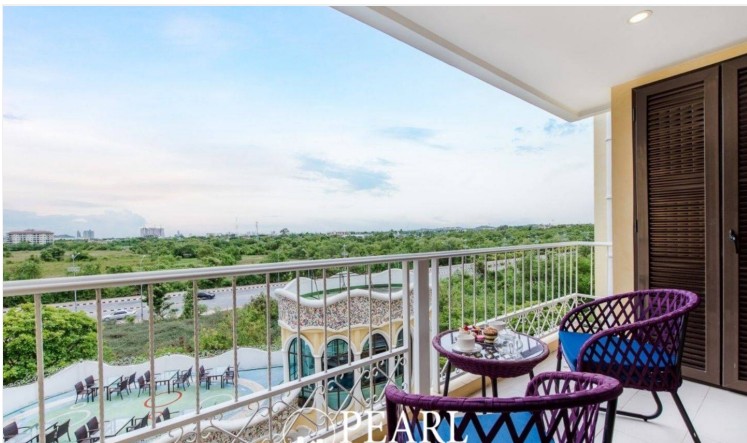

Espana Condo Resort - 2 Bed 2 Bath (5th Floor) With Pool View

Pattaya, Na Jomtien, Thailand

Reference: 9061

฿7,900,000

2 Bedrooms

2 Bathrooms

Condo

Property Description

Espana Condo Resort Pattaya is strategically situated at Jomtien Sai 2 Road. Just minutes away from Jomtien Beach, it's surrounded by notable attractions like Dongtan Beach, Pattaya Floating Market, and the Big Buddha Temple, ensuring that entertainment and cultural experiences are always within reach. This is 2 bedrooms and 2 bathrooms situated on the 5th floor, offering 69.25 sqm. of living space, comes with fully furnished, dining area and living area.

Photo Gallery

Property Details

- **Property Type:** Condo
- **Location:** Pattaya, Na Jomtien, Thailand
- **Internal Area:** 69m²
- **Land Area:** 69m²
- **Price:** ฿7,900,000
- **Bedrooms:** 2
- **Bathrooms:** 2