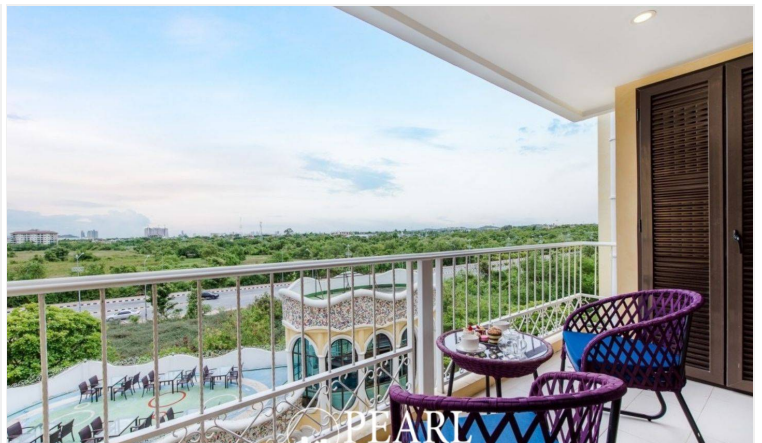

Espana Condo Resort - 2 Bed 2 Bath (5th Floor) With Pool View

Pattaya, Na Jomtien, Thailand

Reference: 9061

฿7,900,000

2 Bedrooms

2 Bathrooms

Condo

Property Description

Espana Condo Resort Pattaya is strategically situated at Jomtien Sai 2 Road. Just minutes away from Jomtien Beach, it's surrounded by notable attractions like Dongtan Beach, Pattaya Floating Market, and the Big Buddha Temple, ensuring that entertainment and cultural experiences are always within reach. This is 2 bedrooms and 2 bathrooms situated on the 5th floor, offering 69.25 sqm. of living space, comes with fully furnished, dining area and living area.

Photo Gallery

Property Details

- **Property Type:** Condo
- **Location:** Pattaya, Na Jomtien, Thailand
- **Internal Area:** 69m²
- **Land Area:** 69m²
- **Price:** ฿7,900,000
- **Bedrooms:** 2
- **Bathrooms:** 2