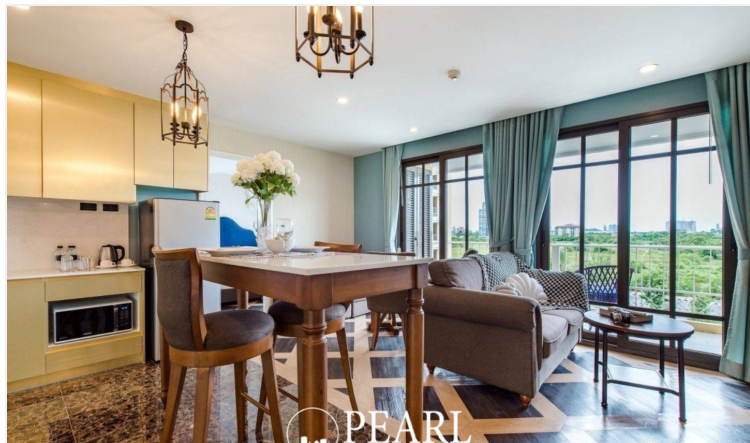

Espana Condo Resort - 2 Bed 2 Bath (5th Floor) With Pool View

Pattaya, Na Jomtien, Thailand

Reference: 9061

฿7,900,000

2 Bedrooms

2 Bathrooms

Condo

Property Description

Espana Condo Resort Pattaya is strategically situated at Jomtien Sai 2 Road. Just minutes away from Jomtien Beach, it's surrounded by notable attractions like Dongtan Beach, Pattaya Floating Market, and the Big Buddha Temple, ensuring that entertainment and cultural experiences are always within reach. This is 2 bedrooms and 2 bathrooms situated on the 5th floor, offering 69.25 sqm. of living space, comes with fully furnished, dining area and living area.

Photo Gallery

Property Details

- **Property Type:** Condo
- **Location:** Pattaya, Na Jomtien, Thailand
- **Internal Area:** 69m²
- **Land Area:** 69m²
- **Price:** ฿7,900,000
- **Bedrooms:** 2
- **Bathrooms:** 2