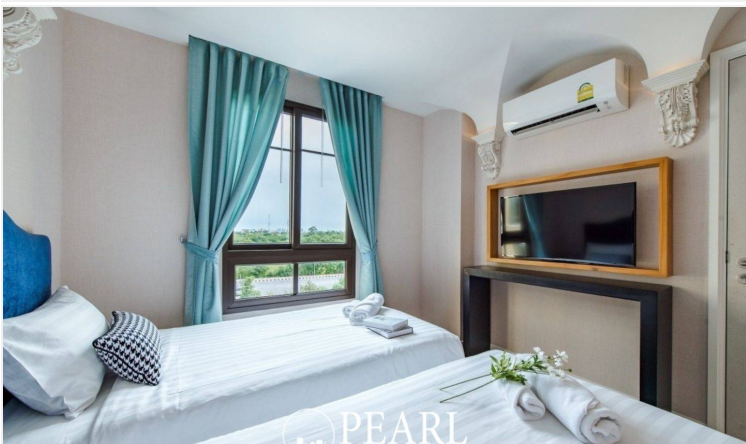

Espana Condo Resort - 2 Bed 2 Bath (5th Floor) With Pool View

Pattaya, Na Jomtien, Thailand

Reference: 9061

฿7,900,000

2 Bedrooms

2 Bathrooms

Condo

Property Description

Espana Condo Resort Pattaya is strategically situated at Jomtien Sai 2 Road. Just minutes away from Jomtien Beach, it's surrounded by notable attractions like Dongtan Beach, Pattaya Floating Market, and the Big Buddha Temple, ensuring that entertainment and cultural experiences are always within reach. This is 2 bedrooms and 2 bathrooms situated on the 5th floor, offering 69.25 sqm. of living space, comes with fully furnished, dining area and living area.

Photo Gallery

Property Details

- **Property Type:** Condo
- **Location:** Pattaya, Na Jomtien, Thailand
- **Internal Area:** 69m²
- **Land Area:** 69m²
- **Price:** ฿7,900,000
- **Bedrooms:** 2
- **Bathrooms:** 2