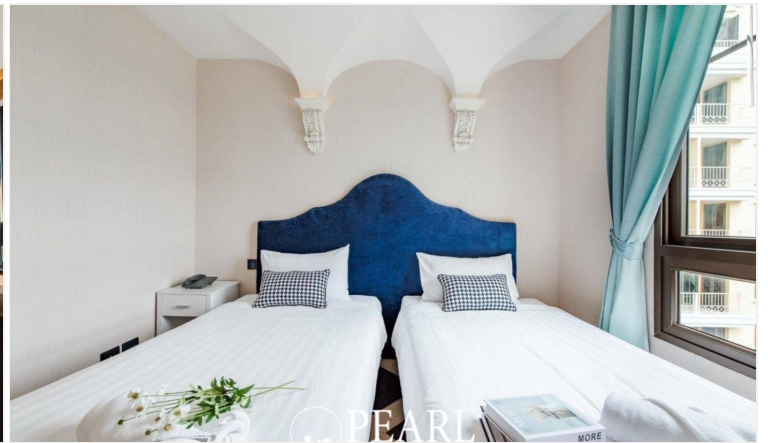

Espana Condo Resort - 2 Bed 2 Bath (5th Floor) With Pool View

Pattaya, Na Jomtien, Thailand

Reference: 9061

฿7,900,000

2 Bedrooms

2 Bathrooms

Condo

Property Description

Espana Condo Resort Pattaya is strategically situated at Jomtien Sai 2 Road. Just minutes away from Jomtien Beach, it's surrounded by notable attractions like Dongtan Beach, Pattaya Floating Market, and the Big Buddha Temple, ensuring that entertainment and cultural experiences are always within reach. This is 2 bedrooms and 2 bathrooms situated on the 5th floor, offering 69.25 sqm. of living space, comes with fully furnished, dining area and living area.

Photo Gallery

Property Details

- **Property Type:** Condo
- **Location:** Pattaya, Na Jomtien, Thailand
- **Internal Area:** 69m²
- **Land Area:** 69m²
- **Price:** ฿7,900,000
- **Bedrooms:** 2
- **Bathrooms:** 2