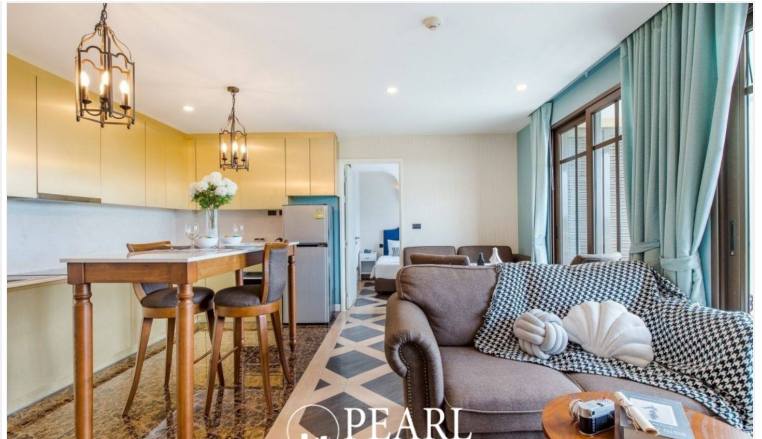

Espana Condo Resort Pattaya is strategically situated at Jomtien Sai 2 Road. Just minutes away from Jomtien Beach, it's surrounded by notable attractions like Dongtan Beach, Pattaya Floating Market, and the Big Buddha Temple, ensuring that entertainment and cultural experiences are always within reach. This is 2 bedrooms and 2 bathrooms situated on the 5th floor, offering 69.25 sqm. of living space, comes with fully furnished, dining area and living area.

Photo Gallery

Property Details

- **Property Type:** Condo
- **Location:** Pattaya, Na Jomtien, Thailand
- **Internal Area:** 69m²
- **Land Area:** 69m²
- **Price:** ฿7,900,000
- **Bedrooms:** 2
- **Bathrooms:** 2