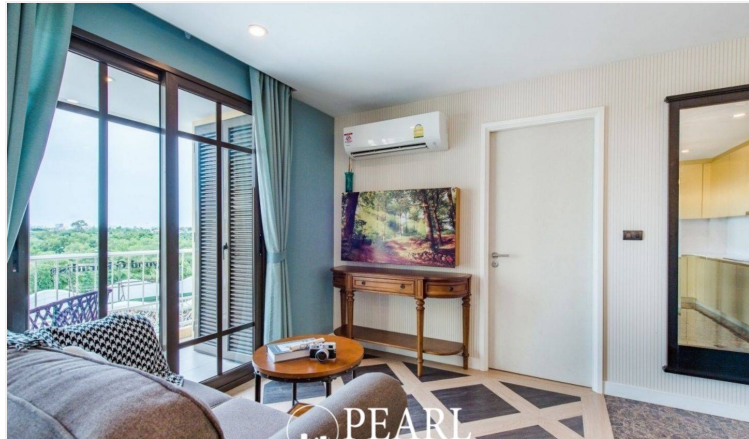

Espana Condo Resort - 2 Bed 2 Bath (5th Floor) With Pool View

Pattaya, Na Jomtien, Thailand

Reference: 9061

฿7,900,000

2 Bedrooms

2 Bathrooms

Condo

Property Description

Espana Condo Resort Pattaya is strategically situated at Jomtien Sai 2 Road. Just minutes away from Jomtien Beach, it's surrounded by notable attractions like Dongtan Beach, Pattaya Floating Market, and the Big Buddha Temple, ensuring that entertainment and cultural experiences are always within reach. This is 2 bedrooms and 2 bathrooms situated on the 5th floor, offering 69.25 sqm. of living space, comes with fully furnished, dining area and living area.

Photo Gallery

Property Details

- **Property Type:** Condo
- **Location:** Pattaya, Na Jomtien, Thailand
- **Internal Area:** 69m²
- **Land Area:** 69m²
- **Price:** ฿7,900,000
- **Bedrooms:** 2
- **Bathrooms:** 2