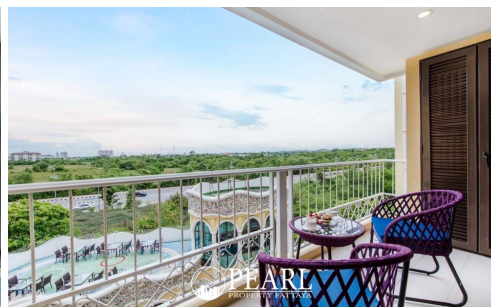

Espana Condo Resort - 2 Bed 2 Bath (5th Floor) With Pool View

Pattaya, Na Jomtien, Thailand

Reference: 9061

฿7,900,000

2 Bedrooms

2 Bathrooms

Condo