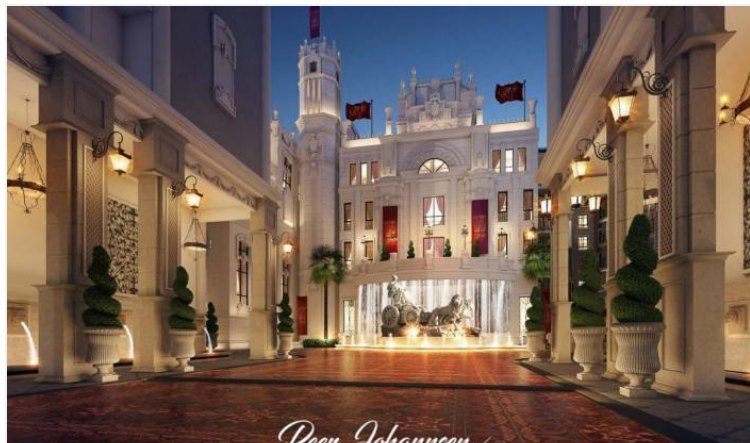

Property Description

Espana Condo Resort Pattaya is strategically situated at Jomtien Sai 2 Road. Just minutes away from Jomtien Beach, it's surrounded by notable attractions like Dongtan Beach, Pattaya Floating Market, and the Big Buddha Temple, ensuring that entertainment and cultural experiences are always within reach. This 2 Bedrooms and 2 Bathrooms unit situated on the 4th floor, building D, offering 70 sqm. of living space, comes with fully furnished, dining area and living area. This unit is for sale in Foreign name.

Photo Gallery