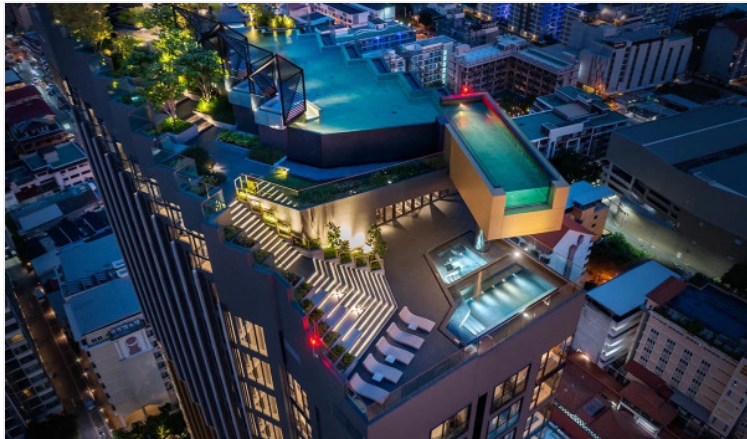

Property Description

Edge Central Pattaya represents the concept as 'Life is less ordinary at Edge Central Pattaya', aims to propose a luxurious and functional living among the sleepless city where is the destination of day and night activities meets in addition to the beach life. It is designed on a location to enjoy the beach and ocean views with full facilities including a Champagne Gold Infinity Pool with terrace to enjoy the sunset, hill garden, sky lounge, social room, steam and sauna room, and fitness center. The project is situated on Pattaya 2nd Road which is just 100 meters to Pattaya Avenue and 300 meters from Central Festival Pattaya Beach.

Photo Gallery