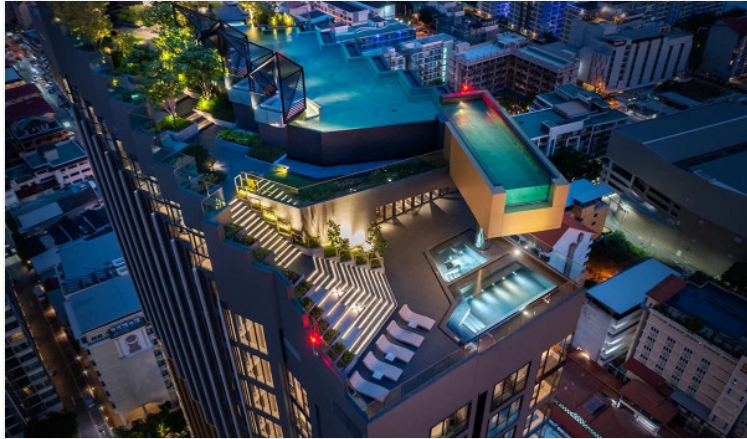

Property Description

Edge Central Pattaya represents the concept as 'Life is less ordinary at Edge Central Pattaya', aims to propose a luxurious and functional living among the sleepless city where is the destination of day and night activities meets in addition to the beach life. It is designed on a location to enjoy the beach and ocean views with full facilities including a Champagne Gold Infinity Pool with terrace to enjoy the sunset, hill garden, sky lounge, social room, steam and sauna room, and fitness center. The project is situated on Pattaya 2nd Road which is just 100 meters to Pattaya Avenue and 300 meters from Central Festival Pattaya Beach.

Photo Gallery