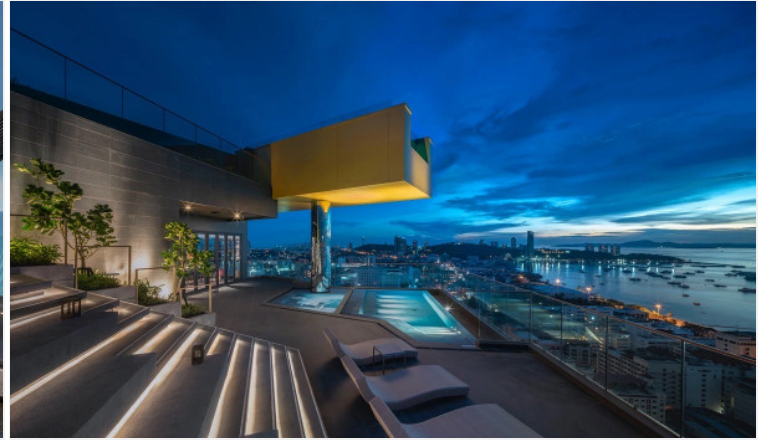

Edge - 1 Bed 1 Bath Sea View

Pattaya, Central Pattaya, Thailand
Reference: 4688

฿3,990,000

1 Bedrooms

1 Bathrooms

Condo

Property Description

Edge Central Pattaya represents the concept as 'Life is less ordinary at Edge Central Pattaya', aims to propose a luxurious and functional living among the sleepless city where is the destination of day and night activities meets in addition to the beach life. It is designed on a location to enjoy the beach and ocean views with full facilities including a Champagne Gold Infinity Pool with terrace to enjoy the sunset, hill garden, sky lounge, social room, steam and sauna room, and fitness center. The project is situated on Pattaya 2nd Road which is just 100 meters to Pattaya Avenue and 300 meters from Central Festival Pattaya Beach.

Photo Gallery

Property Details

- **Property Type:** Condo
- **Location:** Pattaya, Central Pattaya, Thailand
- **Internal Area:** 26m²
- **Land Area:** 34m²
- **Price:** **฿3,990,000**
- **Bedrooms:** 1
- **Bathrooms:** 1

Property Features

- Security
- Gym
- Jacuzzi
- Sauna
- Swimming Pool

Location