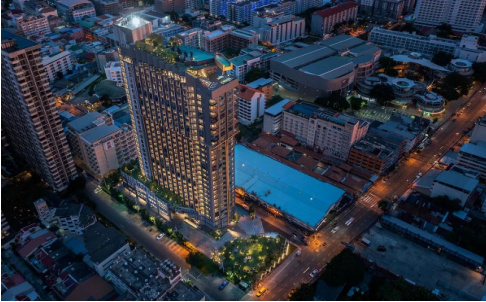

Edge - 1 Bed 1 Bath Sea View

Pattaya, Central Pattaya, Thailand

Reference: 4688

฿3,990,000

1 Bedrooms

1 Bathrooms

Condo

Property Description

Edge Central Pattaya represents the concept as 'Life is less ordinary at Edge Central Pattaya', aims to propose a luxurious and functional living among the sleepless city where is the destination of day and night activities meets in addition to the beach life. It is designed on a location to enjoy the beach and ocean views with full facilities including a Champagne Gold Infinity Pool with terrace to enjoy the sunset, hill garden, sky lounge, social room, steam and sauna room, and fitness center. The project is situated on Pattaya 2nd Road which is just 100 meters to Pattaya Avenue and 300 meters from Central Festival Pattaya Beach.

Photo Gallery

Property Details

- **Property Type:** Condo
- **Location:** Pattaya, Central Pattaya, Thailand
- **Internal Area:** 26m²
- **Land Area:** 34m²
- **Price:** **฿3,990,000**
- **Bedrooms:** 1
- **Bathrooms:** 1