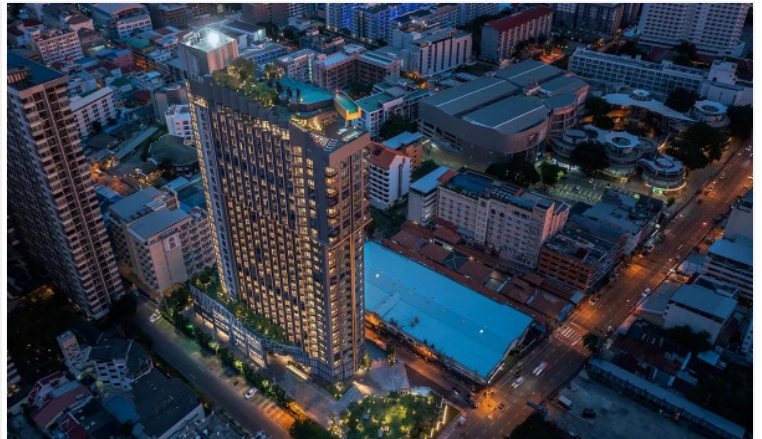

Property Description

Edge Central Pattaya represents the concept as 'Life is less ordinary at Edge Central Pattaya', aims to propose a luxurious and functional living among the sleepless city where is the destination of day and night activities meets in addition to the beach life. It is designed on a location to enjoy the beach and ocean views with full facilities including a Champagne Gold Infinity Pool with terrace to enjoy the sunset, hill garden, sky lounge, social room, steam and sauna room, and fitness center. The project is situated on Pattaya 2nd Road which is just 100 meters to Pattaya Avenue and 300 meters from Central Festival Pattaya Beach.

Photo Gallery