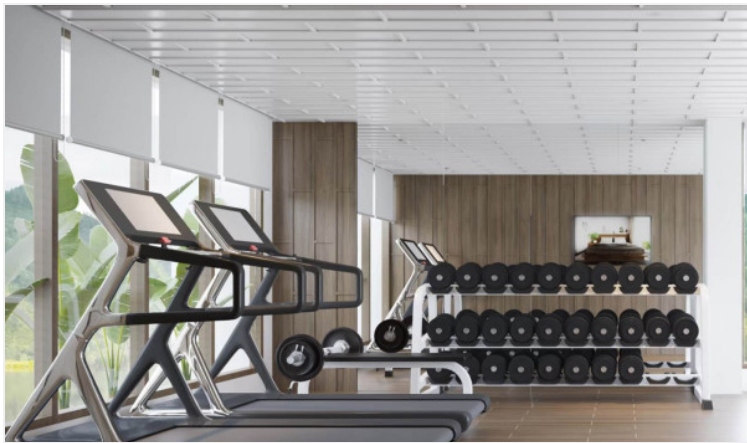

Property Description

A new low-rise residential condominium is being developed by Sisaran. It contains 64 units in an ideal location in Bang Saray which is just 400 meters far away from the beach. ECOndo offers a tranquil atmosphere with a wide range of environmental design features such as passive environmental design, natural ventilation system, energy-efficient lighting, and others. The project also offers residents a range of communal facilities and services, including rooftop saltwater infinity pool, herbal steam room, sauna, fitness center, health cafe with communal working space, communal bicycles, gardens, and yoga pavilion.

Photo Gallery