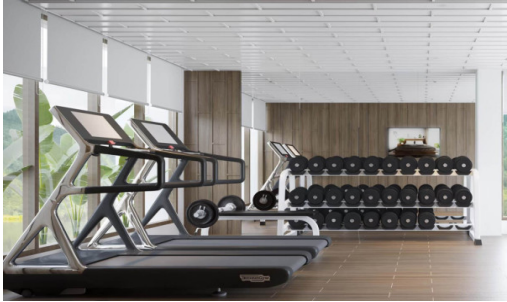

ECONdo - Studio

Pattaya, Bang Saray, Thailand

Reference: 5919

฿1,649,000

Condo