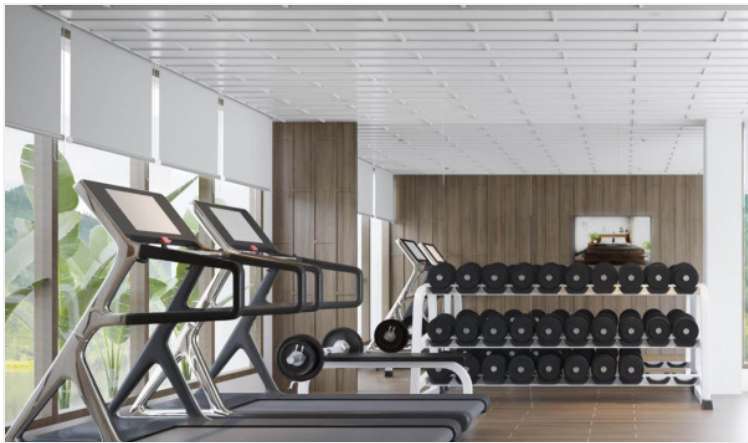

Property Description

A new low-rise residential condominium is being developed by Sisaran. It contains 64 units in an ideal location in Bang Saray which is just 400 meters far away from the beach. ECOndo offers a tranquil atmosphere with a wide range of environmental design features such as passive environmental design, natural ventilation system, energy-efficient lighting, and others. The project also offers residents a range of communal facilities and services, including rooftop saltwater infinity pool, herbal steam room, sauna, fitness center, health cafe with communal working space, communal bicycles, gardens, and yoga pavilion.

Photo Gallery