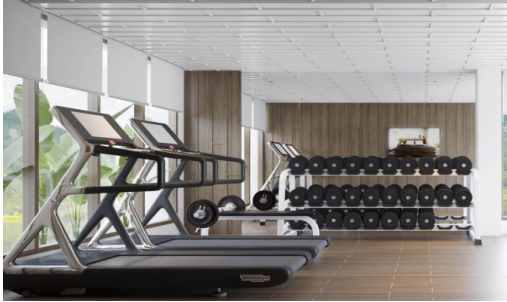

ECONdo - 2 Bed 1 Bath

Pattaya, Bang Saray, Thailand

Reference: 5921

฿4,490,000

Condo