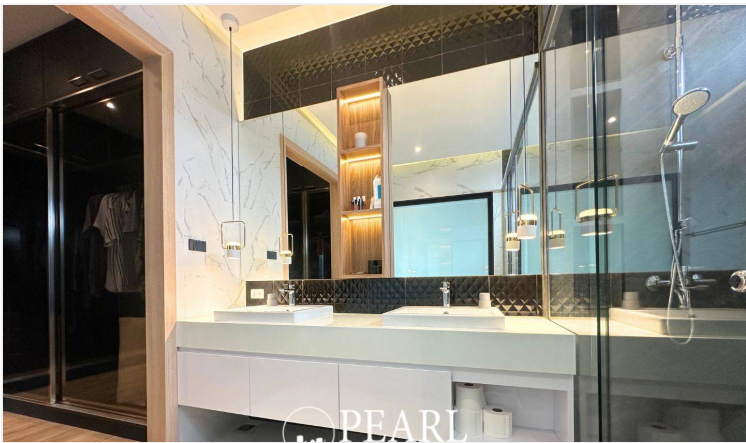

PEARL

PEARL

PEARL

PEARL

PEARL

PEARL

PEARL