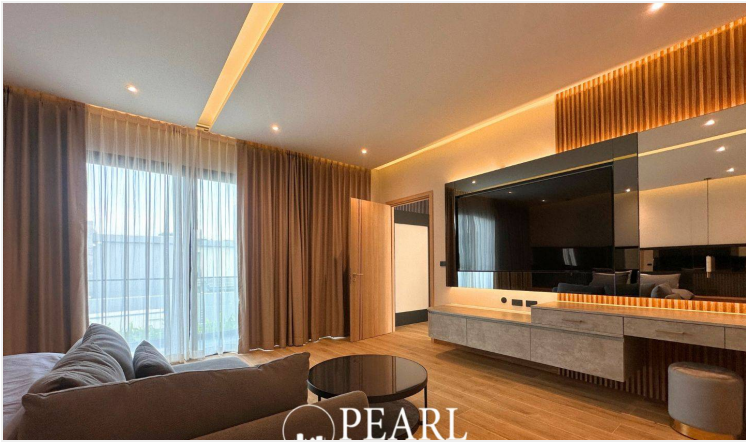

PEARL

PEARL

PEARL

PEARL

PEARL

PEARL

PEARL