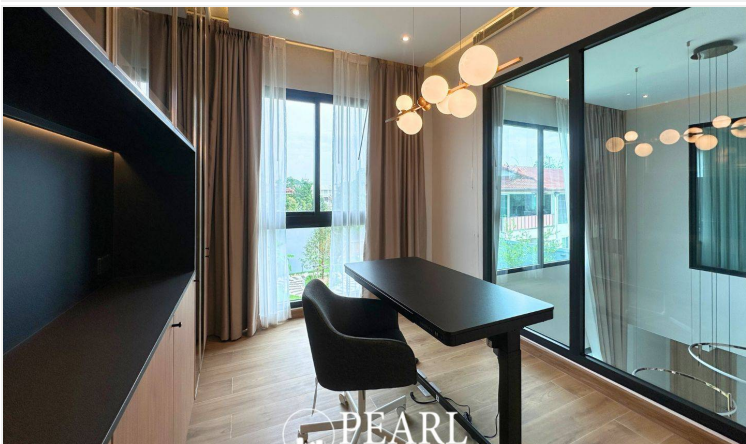

PEARL

PEARL

PEARL

PEARL

PEARL

PEARL

PEARL