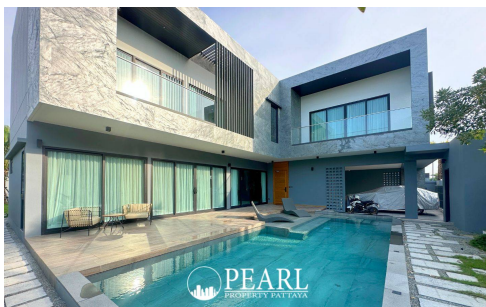

Dspace 2 - 4 Bed 5 Bath With Private Swimming Pool & Huge Garden Area

Pattaya, Huay Yai, Thailand

Reference: 1045

฿35,000,000

5 Bedrooms

4 Bathrooms

Villa

Property Description

D-Space Pattaya 2 is a premium house and villa project located in Huai Yai, Pattaya, completed in June 2023. This modern development consists of just 9 exclusive units, combining contemporary design with privacy and a focus on integrating nature into daily living.

The design features spacious layouts, large windows, and a grand hall with ceilings over six meters high, offering panoramic garden views. Each home prioritizes privacy and ventilation, located in a flood-free zone for peace of mind. Residents enjoy convenient access to major attractions and transport routes.

Each residence includes 4 bedrooms, 5 bathrooms, a home office, a prayer room, a Thai kitchen, and a European kitchen. Homes come fully furnished with built-in and loose furniture, and feature a well-designed dining area with a pantry.