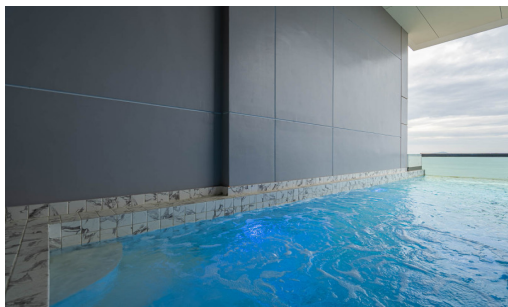

Copacabana - 1 Bed 1 Bath Private Swimming Pool (23rd Floor)

Pattaya, Jomtien, Thailand

Reference: 17356

฿12,900,000

1 Bedrooms

1 Bathrooms

Condo

Property Description

This condo is a perfect getaway for couples or small families. The bedroom has a comfortable king bed and there is plenty of living space with the open-plan living/dining room. You'll love the large private pool which is just for you! Beautiful marble floor tiles are throughout, and the kitchen is fully equipped with everything you need, including a washing machine. The condo also comes with a covered balcony where you can relax and enjoy the sounds and smells of the ocean. And if that's not enough, this condo is right on Jomtien beach - one of Pattaya's most beautiful stretches of sand. It's just 10 minutes to Pattaya City Center so you have all the amenities and nightlife at your fingertips, but you can escape to peaceful tranquility when you want to.

Property Features

- Security
- Gym
- Jacuzzi
- Sauna
- Swimming Pool
- Air Conditioning
- Balcony
- Car Park
- Electricity
- Integral Kitchen
- Internet
- Children's Area
- Concierge
- Guardhouse
- Lift
- Roof Garden
- Equipped Kitchen
- Terrace
- Disabled Access
- Library