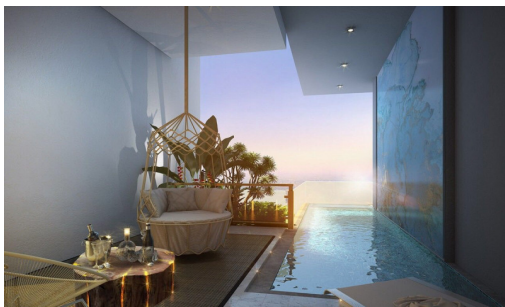

Copacabana - 1 Bed 1 Bath Private Pool Type B8

Pattaya, Jomtien, Thailand

Reference: 4566

฿13,773,120

1 Bedrooms

1 Bathrooms

Condo

Property Description

Inspired by Copacabana beach, a world-class beach in Rio de Janeiro in Brazil. It's constructed on a plot area of 15,040 sq.m., aims to meet the needs of the modern lifestyle and add color to life on Jomtien beach happily. Conveniently located between Jomtien 2nd Road and Beach Road and with numerous shops and restaurants reach. The condominium comprises a single building, having 59 floors and includes 1,644 units. Facilities include infinity sky pool, beach club, sunken bar, large gym with Panoramic view, garden, children playground, etc.

Photo Gallery

Property Details

- **Property Type:** Condo
- **Location:** Pattaya, Jomtien, Thailand
- **Internal Area:** 80m²
- **Land Area:** 0m²
- **Price:** ฿13,773,120
- **Bedrooms:** 1
- **Bathrooms:** 1

Property Features

- Security
- Gym
- Jacuzzi
- Sauna
- Swimming Pool

Location