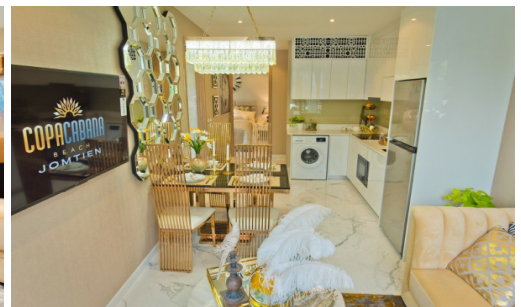

Copacabana - 1 Bed 1 Bath Private Pool Type B8

Pattaya, Jomtien, Thailand

Reference: 4566

฿13,773,120

Condo