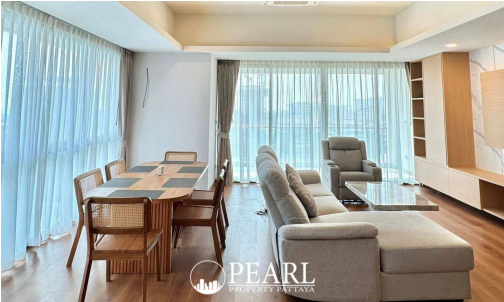

Condo For Sale - 2 Bedrooms 3 Bathrooms

Pattaya, Jomtien, Thailand

Reference: 6875

฿10,500,000

2 Bedrooms