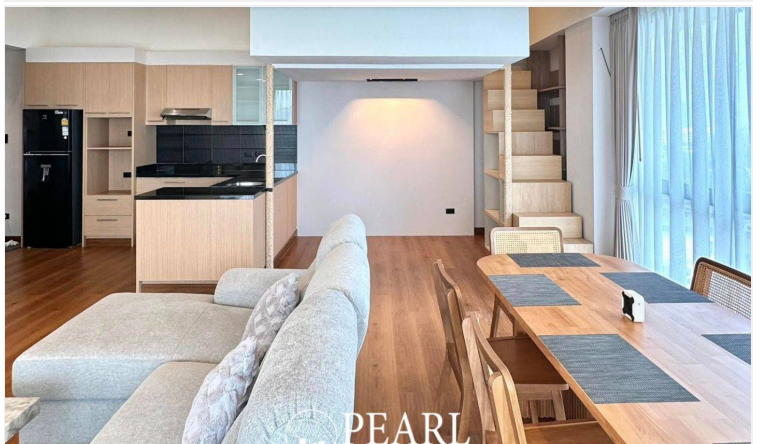

Photo Gallery