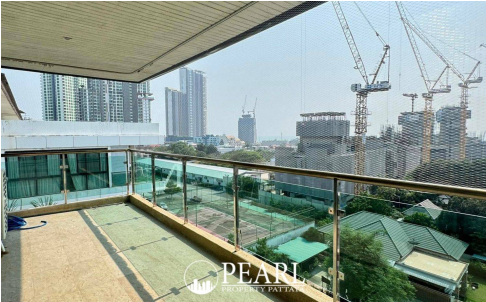

Condo For Sale - 2 Bedrooms 3 Bathrooms

Pattaya, Jomtien, Thailand

Reference: 6875

฿10,500,000

3 Bathrooms