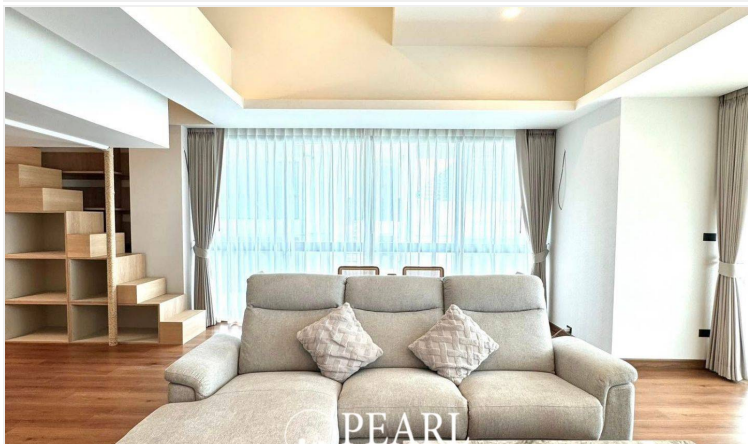

Photo Gallery