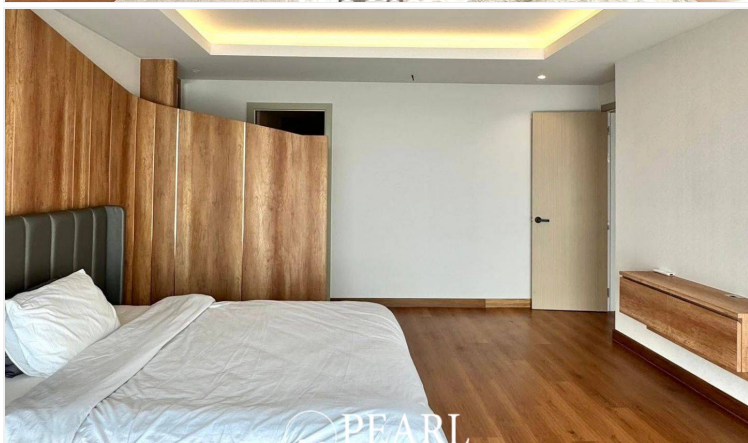

Photo Gallery