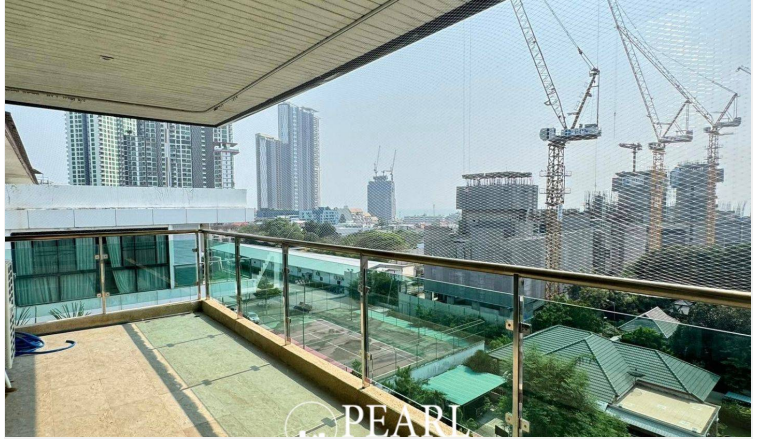

# Property Description

---

Pearl Property presents this expansive and beautifully furnished condominium in South Pattaya, located in Soi Theprasit 17, just minutes from Jomtien Beach. Offering a generous **140 sqm of living space (excluding the mezzanine level)**, this top-floor unit combines comfort, convenience, and a prime location.

**Washing machine & refrigerator**

**3 water heaters**

Located in a vibrant area, this condo is just minutes from **Jomtien Beach, shopping centers, restaurants, and entertainment venues**, making it an excellent choice for both living and investment.

# Photo Gallery