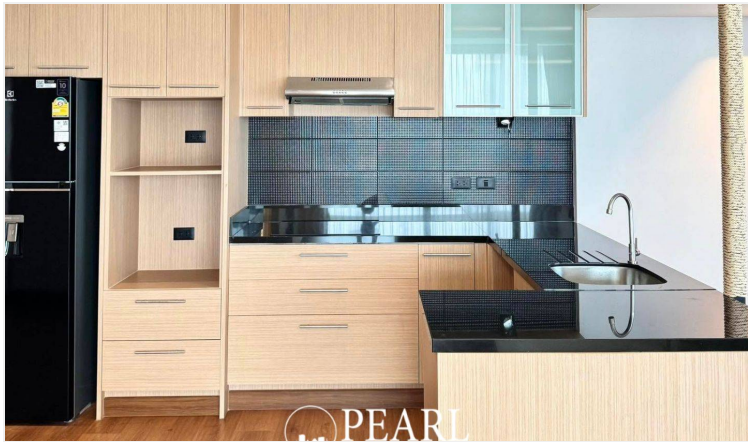

# Property Description

---

Pearl Property presents this expansive and beautifully furnished condominium in South Pattaya, located in Soi Theprasit 17, just minutes from Jomtien Beach. Offering a generous **140 sqm of living space (excluding the mezzanine level)**, this top-floor unit combines comfort, convenience, and a prime location.

## Property Highlights:

**2 spacious bedrooms**

**3 modern bathrooms**

**Large living room** perfect for relaxation

**Well-equipped kitchen** for home cooking

**Expansive balcony** with city views

**Mezzanine level**—ideal as an additional bedroom or multi-purpose space

**Washing machine & refrigerator**

**3 water heaters**

Located in a vibrant area, this condo is just minutes from **Jomtien Beach, shopping centers, restaurants, and entertainment venues**, making it an excellent choice for both living and investment.

# Photo Gallery