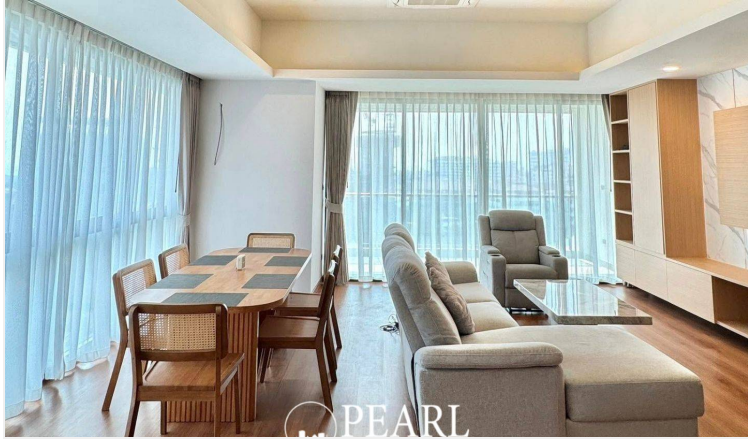

Photo Gallery