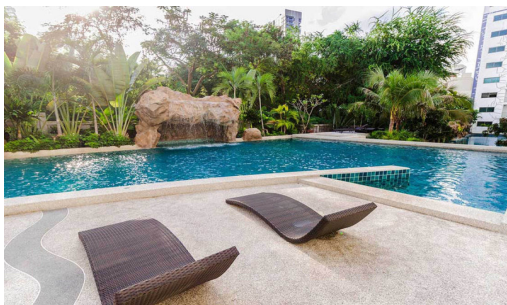

Club Royal - 2 Bed 2 Bath Type D18

Pattaya, Na Kluea, Thailand

Reference: 10812

฿3,169,000

2 Bedrooms

2 Bathrooms

Condo