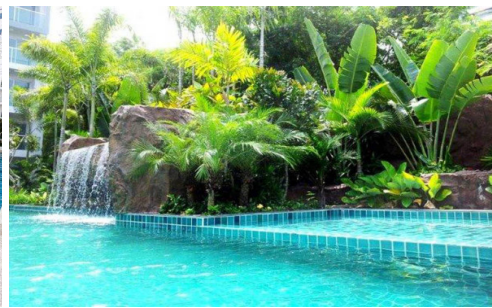

Club Royal - 2 Bed 2 Bath Type D18

Pattaya, Na Kluea, Thailand

Reference: 10812

฿3,169,000

2 Bedrooms

2 Bathrooms

Condo