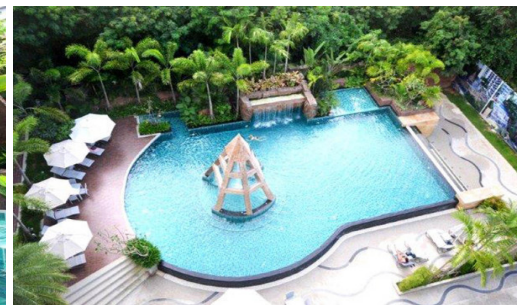

Club Royal - 2 Bed 2 Bath Type D18

Pattaya, Na Kluea, Thailand

Reference: 10812

฿3,169,000

2 Bedrooms

2 Bathrooms

Condo