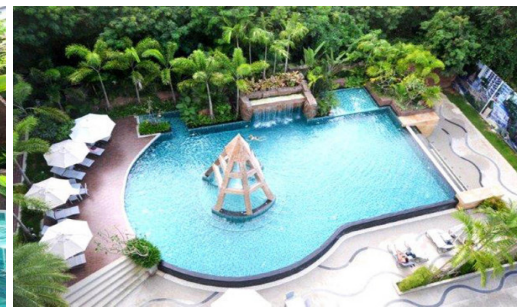

Club Royal - 2 Bed 2 Bath Type D18

Pattaya, Na Kluea, Thailand

Reference: 10812

฿3,169,000

2 Bedrooms

2 Bathrooms

Condo