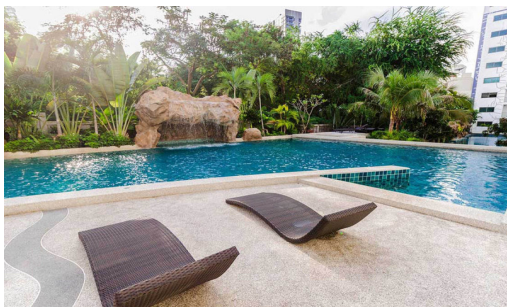

Club Royal - 2 Bed 2 Bath Type D18

Pattaya, Na Kluea, Thailand

Reference: 10812

฿3,169,000

2 Bedrooms

2 Bathrooms

Condo