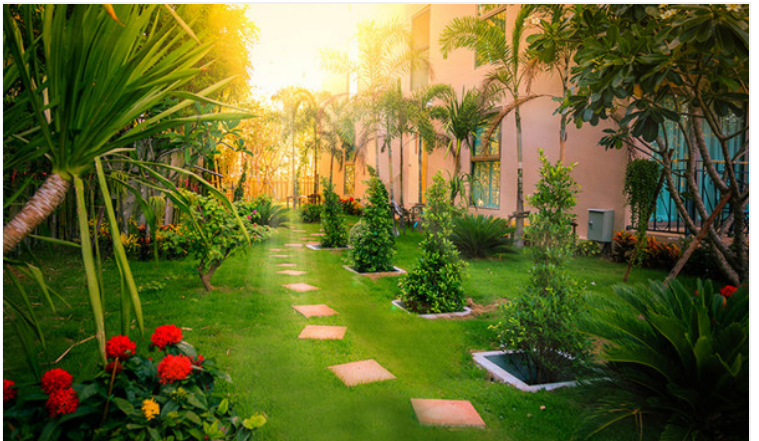

Property Description

City Garden Tropicana is a low-rise modern design condominium which provides a vibe of tropical comfort and style of living in Naklua. The exotic theme is continued throughout the stunning lobby, lush landscaped gardens, and elegant motif. The luxury tropical pools and greenery views create the warm atmosphere as living in the delightful paradise. 5-star facilities are provided for the best living to residents, including 3 swimming pools, lush green garden, jacuzzi, sauna, steam room, fitness center, and rooftop terrace.

Photo Gallery