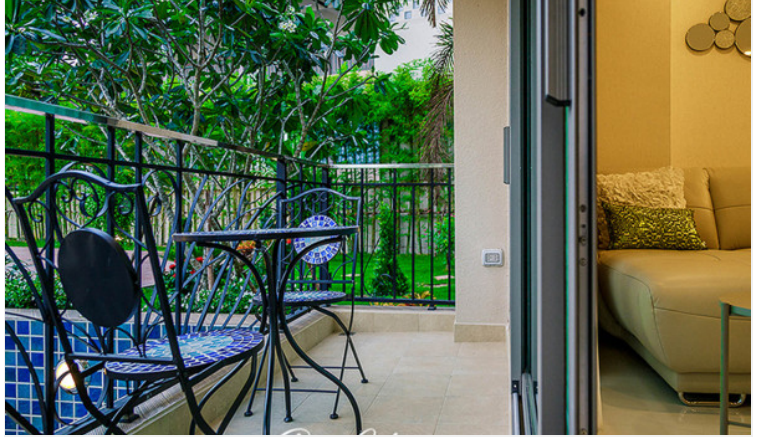

City Garden Tropicana is a low-rise modern design condominium which provides a vibe of tropical comfort and style of living in Naklua. The exotic theme is continued throughout the stunning lobby, lush landscaped gardens, and elegant motif. The luxury tropical pools and greenery views create the warm atmosphere as living in the delightful paradise. 5-star facilities are provided for the best living to residents, including 3 swimming pools, lush green garden, jacuzzi, sauna, steam room, fitness center, and rooftop terrace.

Photo Gallery

Property Details

- **Property Type:** Condo
- **Location:** Pattaya, Na Kluea, Thailand
- **Internal Area:** 33.27m²
- **Land Area:** 0m²
- **Price:** ฿2,900,000
- **Bedrooms:** 1
- **Bathrooms:** 1