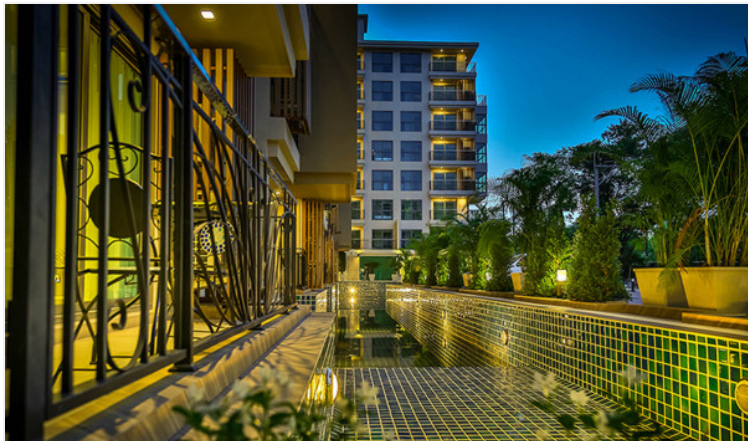

City Garden Tropicana - 1 Bed 1 Bath

Pattaya, Na Kluea, Thailand

Reference: 5654

฿2,900,000

1 Bedrooms

1 Bathrooms

Condo

Property Description

City Garden Tropicana is a low-rise modern design condominium which provides a vibe of tropical comfort and style of living in Naklua. The exotic theme is continued throughout the stunning lobby, lush landscaped gardens, and elegant motif. The luxury tropical pools and greenery views create the warm atmosphere as living in the delightful paradise. 5-star facilities are provided for the best living to residents, including 3 swimming pools, lush green garden, jacuzzi, sauna, steam room, fitness center, and rooftop terrace.

Photo Gallery

Property Details

- **Property Type:** Condo
- **Location:** Pattaya, Na Kluea, Thailand
- **Internal Area:** 33.27m²
- **Land Area:** 0m²
- **Price:** ฿2,900,000
- **Bedrooms:** 1
- **Bathrooms:** 1