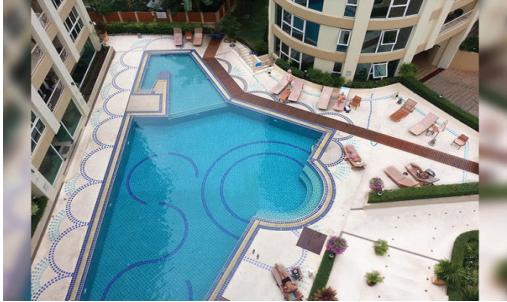

City Garden Pattaya - 2 Bed 1 Bath

Pattaya, South Pattaya, Thailand
Reference: 5810

฿6,600,000

Condo