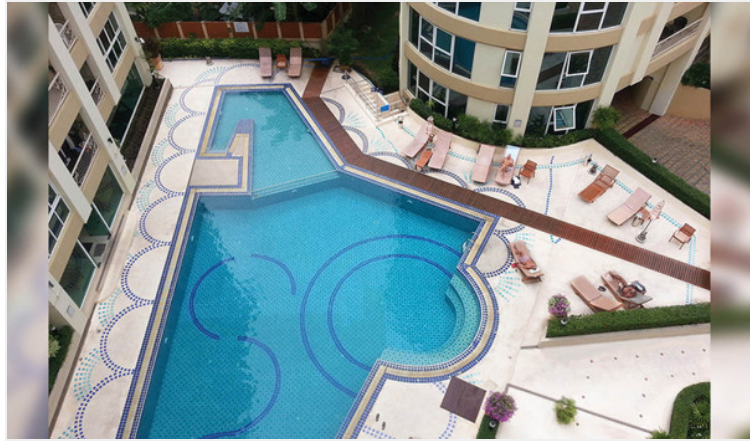

# Property Description

Contemporary European design condominium located in the heart of Pattaya city consists of 367 units in 5-storey buildings. Just steps away from nightlife, shopping, and Pattaya beach. The City Garden Pattaya offers 5-Star State-of-the-Art facilities at their convenience for a lifetime FREE, including swimming pool, sauna and steam room, gym, jacuzzi, laundry shop, coffee shop, and restaurant.

# Photo Gallery