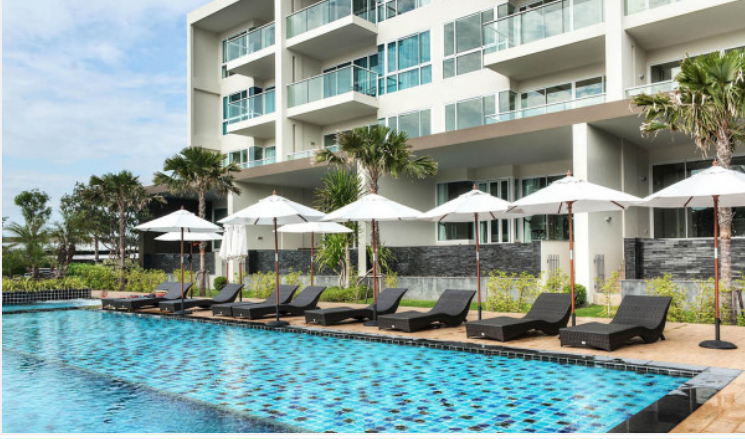

# Property Description

---

A luxurious condominium comprises 49-story and 5-story buildings with a total of 310 units. Cetus Beachfront Condominium is located on the quiet seaside of Jomtien Beach. All units are designed with the concept of relaxation, privacy, and tranquility. It is a place to admire the stunning panoramic sea views from the beginning of Jomtien Beach to the end of Na Jomtien Beach. The project offers full facilities for the most convenient living including a large beachfront pool, infinity-edge sky pool, steam room, gym, playroom, and rooftop garden in addition to the local attractions within reach.

# Photo Gallery

---