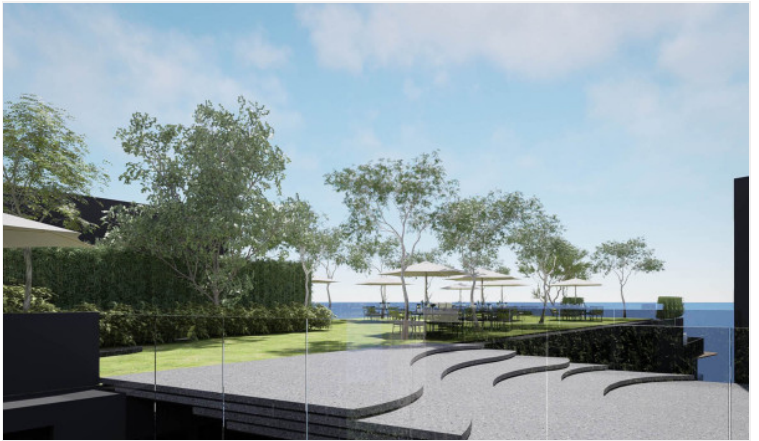

Property Description

A low-rise residential building with a total of 119 units across 8-story. The Bayphere Premier Suite is a beachfront condo project located in Na Jomtien Soi 18 which is close to Pattaya with just a short drive. The project offers a wide selection of room types ranging from studio to two-bedroom in different room sizes. Getting the sea breeze and enjoying the stunning 180-degree panoramic sea views is a way to experience true leisure. To comfort the best living experience at Bayphere, facilities are provided including all-day dining, rooftop bar, infinity-edge swimming pool, and fitness center.

Photo Gallery