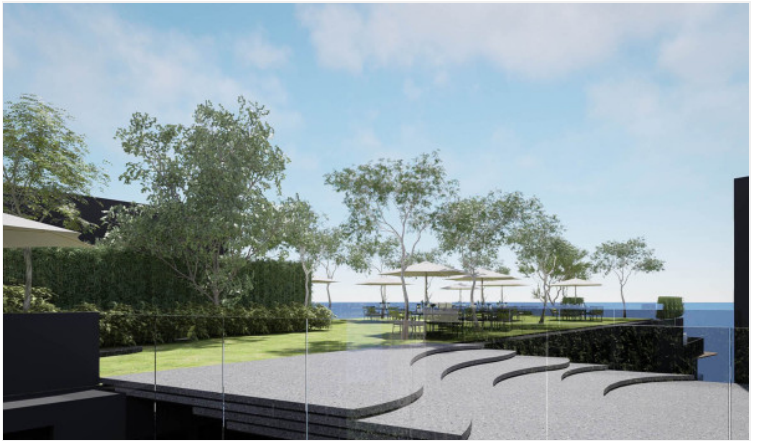

Property Description

A low-rise residential building with a total of 119 units across 8-story. The Bayphere Premier Suite is a beachfront condo project located in Na Jomtien Soi 18 which is close to Pattaya with just a short drive. The project offers a wide selection of room types ranging from studio to two-bedroom in different room sizes. Getting the sea breeze and enjoying the stunning 180-degree panoramic sea views is a way to experience true leisure. To comfort the best living experience at Bayphere, facilities are provided including all-day dining, rooftop bar, infinity-edge swimming pool, and fitness center.

Photo Gallery