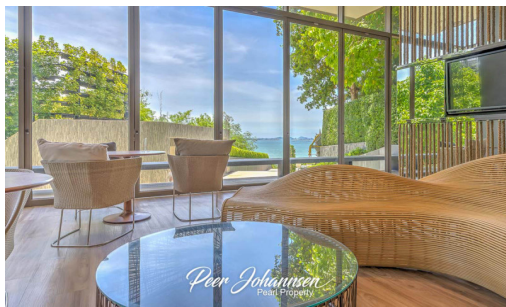

Baan Plai Haad - Duplex 2 Bed 2 Bath Sea View (18th floor)

Pattaya, Wong Amat, Thailand

Reference: 12052

฿8,900,000

2 Bedrooms

2 Bathrooms

Condo

Property Description

Baan Plai Haad Resort Condominium by Sansiri consists of a building 31-story and a building 7-story with a total of 353 units. The project is situated on Wong Amat Beach, the most peaceful and private beach in Pattaya, which has been specially designed for you to be at one with the breeze and the ocean waves. This unit provides a fully furnished room of 88 sqm. with a stunning sea view on the 18th floor. Living your peaceful and modern life with a full range of facilities including a sea view swimming pool, fitness, community garden, steam room, and many more.