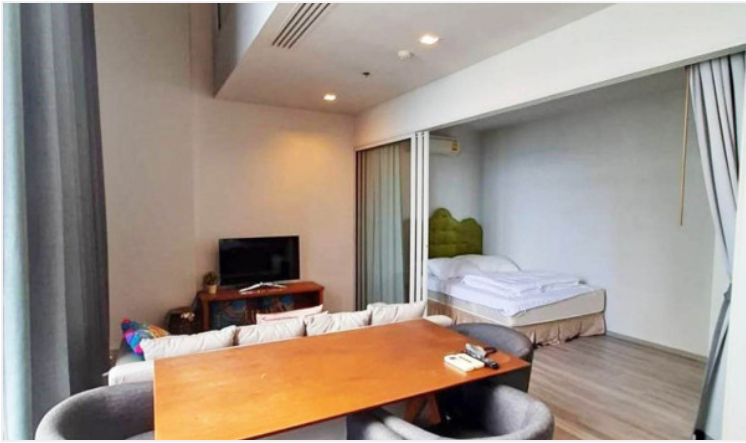

Baan Plai Haad - Duplex 2 Bed 2 Bath Sea View (18th floor)

Pattaya, Wong Amat, Thailand
Reference: 12052

฿8,900,000

2 Bedrooms

2 Bathrooms

Condo

Property Description

Baan Plai Haad Resort Condominium by Sansiri consists of a building 31-story and a building 7-story with a total of 353 units. The project is situated on Wong Amat Beach, the most peaceful and private beach in Pattaya, which has been specially designed for you to be at one with the breeze and the ocean waves. This unit provides a fully furnished room of 88 sqm. with a stunning sea view on the 18th floor. Living your peaceful and modern life with a full range of facilities including a sea view swimming pool, fitness, community garden, steam room, and many more.

Photo Gallery

Property Details

- **Property Type:** Condo
- **Location:** Pattaya, Wong Amat, Thailand
- **Internal Area:** 88.62m²
- **Land Area:** 0m²
- **Price:** ฿8,900,000
- **Bedrooms:** 2
- **Bathrooms:** 2