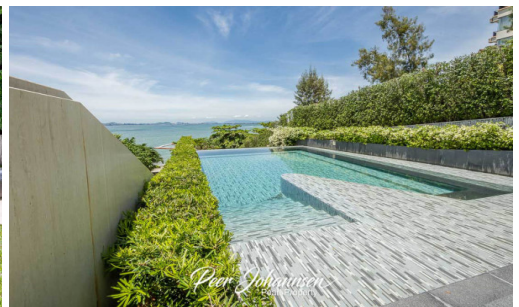

Baan Plai Haad - Duplex 2 Bed 2 Bath Sea View (18th floor)

Pattaya, Wong Amat, Thailand

Reference: 12052

฿8,900,000

2 Bedrooms

2 Bathrooms

Condo

Property Description

Baan Plai Haad Resort Condominium by Sansiri consists of a building 31-story and a building 7-story with a total of 353 units. The project is situated on Wong Amat Beach, the most peaceful and private beach in Pattaya, which has been specially designed for you to be at one with the breeze and the ocean waves. This unit provides a fully furnished room of 88 sqm. with a stunning sea view on the 18th floor. Living your peaceful and modern life with a full range of facilities including a sea view swimming pool, fitness, community garden, steam room, and many more.