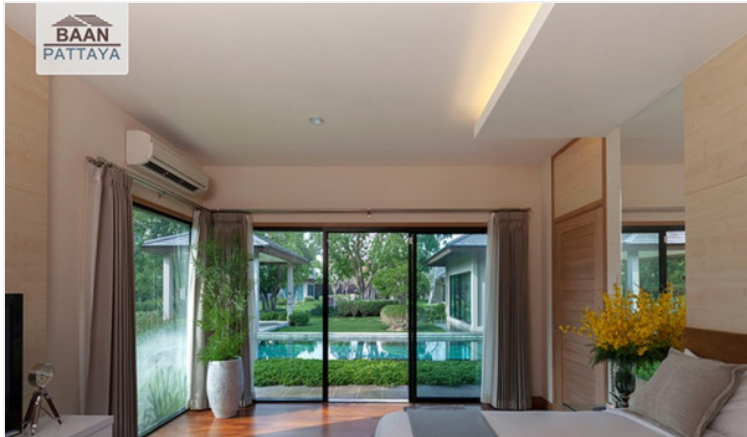

Property Description

Baan Pattaya 6 is a luxury residential project which has 72 exclusive plots, standing on 57.6 acres of land. The usable area starts at 171 sq meters and plot sizes range from 114 to 458 square wah in size, with prices starting at 6.63 million baht for the smaller ones and going up to 17 million for the biggest one!

Ready-to-move-in houses or built-to-order houses depend on your choice but we always recommend you work closely with our professionals who will be able to produce any layout that you might want and make sure it meets your needs as well as possible.

In addition, amenities include high-quality materials; spacious living areas; alternative swimming pools available per unit; 24 hours security with an access control system. Special features of the project are that all villas have a pleasant atmosphere surrounded by nature with an underground electricity system (which means there won't be any problem during stormy periods). Each unit comes equipped with a parking space.

Photo Gallery