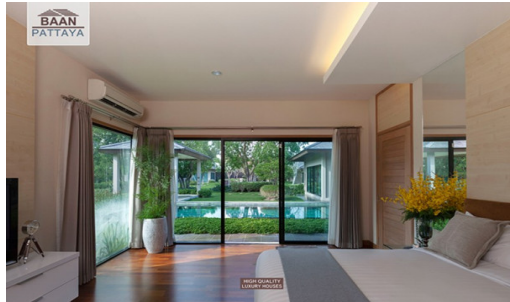

Baan Pattaya 6 - Baan 150

Pattaya, East Pattaya, Thailand

Reference: 4931

฿12,000,000

3 Bedrooms

5 Bathrooms

Villa