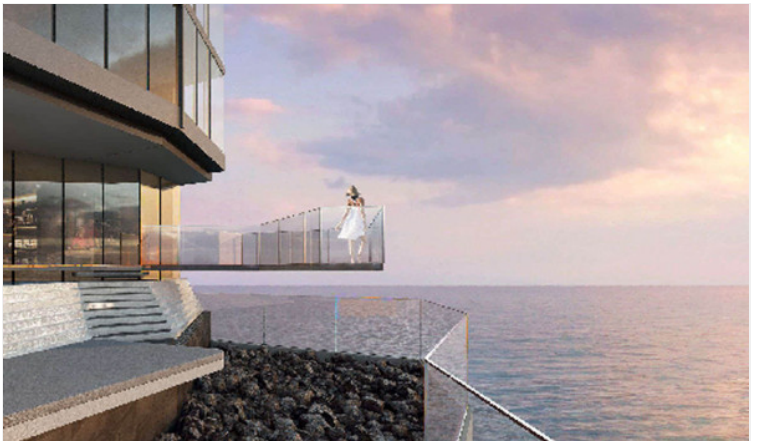

Property Description

Find your soulful self between soil and sand. Activate the life that connects nature and culture at the new upcoming project in Jomtien **“Arom Jomtien”**. The project comprises 2 buildings; a commercial building and a residential building. The residential building has 45 stories with 315 units. The project is designed in Contemporary Luxury Resort Style under the concept inspired by the sunset time. Full functional facilities such as swimming pools, sky fitness center, Onsen, spa, sunken lounge, sky lounge, multi-purpose space, and much more will be provided for your fullest living. Arom Jomtien is located at the Jomtien Beachfront just 50 meters from the beach and connects to Jomtien Beach Road which is convenient for communications to other places in Pattaya.

Photo Gallery