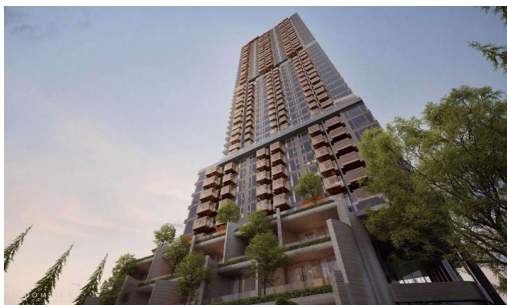

Arom Jomtien - 1 Bed 1 Bath (B5)

Pattaya, Jomtien, Thailand

Reference: 16464

฿8,289,033

1 Bedrooms

1 Bathrooms

Condo

Property Description

Find your soulful self between soil and sand. Activate the life that connects nature and culture at the new upcoming project in Jomtien **“Arom Jomtien”**. The project comprises 2 buildings; a commercial building and a residential building. The residential building has 45 stories with 315 units. The project is designed in Contemporary Luxury Resort Style under the concept inspired by the sunset time. Full functional facilities such as swimming pools, sky fitness center, Onsen, spa, sunken lounge, sky lounge, multi-purpose space, and much more will be provided for your fullest living. Arom Jomtien is located at the Jomtien Beachfront just 50 meters from the beach and connects to Jomtien Beach Road which is convenient for communications to other places in Pattaya.

Photo Gallery

Property Details

- **Property Type:** Condo
- **Location:** Pattaya, Jomtien, Thailand
- **Internal Area:** 47.47m²
- **Land Area:** 3936m²
- **Price:** ฿8,289,033
- **Bedrooms:** 1
- **Bathrooms:** 1