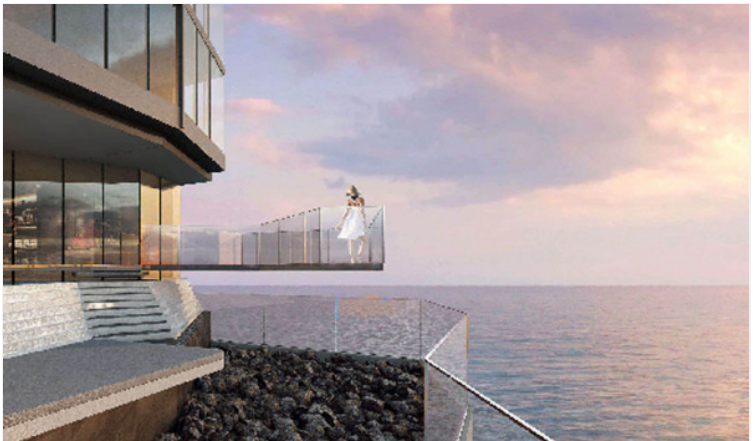

Property Description

Find your soulful self between soil and sand. Activate the life that connects nature and culture at the new upcoming project in Jomtien **“Arom Jomtien”**. The project comprises 2 buildings; a commercial building and a residential building. The residential building has 45 stories with 315 units. The project is designed in Contemporary Luxury Resort Style under the concept inspired by the sunset time. Full functional facilities such as swimming pools, sky fitness center, Onsen, spa, sunken lounge, sky lounge, multi-purpose space, and much more will be provided for your fullest living. Arom Jomtien is located at the Jomtien Beachfront just 50 meters from the beach and connects to Jomtien Beach Road which is convenient for communications to other places in Pattaya.

Photo Gallery