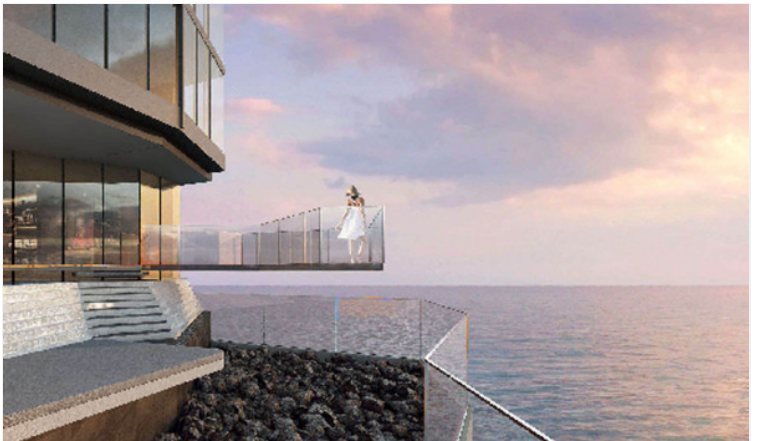

Property Description

Find your soulful self between soil and sand. Activate the life that connects nature and culture at the new upcoming project in Jomtien "**Arom Jomtien**". The project comprises 2 buildings; a commercial building and a residential building. The residential building has 45 stories with 315 units. The project is designed in Contemporary Luxury Resort Style under the concept inspired by the sunset time. Full functional facilities such as swimming pools, sky fitness center, Onsen, spa, sunken lounge, sky lounge, multi-purpose space, and much more will be provided for your fullest living. Arom Jomtien is located at the Jomtien Beachfront just 50 meters from the beach and connects to Jomtien Beach Road which is convenient for communications to other places in Pattaya.

Photo Gallery