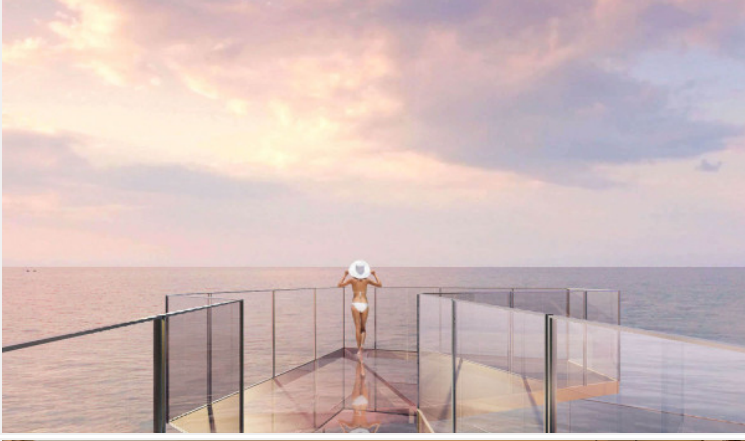

# Property Description

---

Find your soulful self between soil and sand. Activate the life that connects nature and culture at the new upcoming project in Jomtien "**Arom Jomtien**". The project comprises 2 buildings; a commercial building and a residential building. The residential building has 45 stories with 315 units. The project is designed in Contemporary Luxury Resort Style under the concept inspired by the sunset time. Full functional facilities such as swimming pools, sky fitness center, Onsen, spa, sunken lounge, sky lounge, multi-purpose space, and much more will be provided for your fullest living. Arom Jomtien is located at the Jomtien Beachfront just 50 meters from the beach and connects to Jomtien Beach Road which is convenient for communications to other places in Pattaya.

# Photo Gallery

---