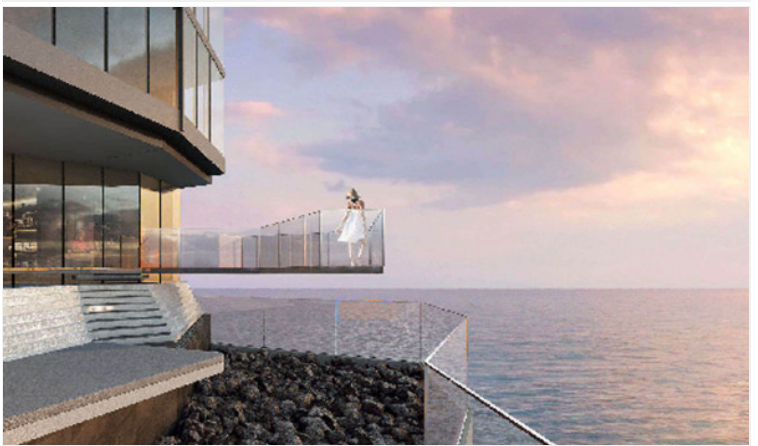

Property Description

Find your soulful self between soil and sand. Activate the life that connects nature and culture at the new upcoming project in Jomtien "**Arom Jomtien**". The project comprises 2 buildings; a commercial building and a residential building. The residential building has 45 stories with 315 units. The project is designed in Contemporary Luxury Resort Style under the concept inspired by the sunset time. Full functional facilities such as swimming pools, sky fitness center, Onsen, spa, sunken lounge, sky lounge, multi-purpose space, and much more will be provided for your fullest living. Arom Jomtien is located at the Jomtien Beachfront just 50 meters from the beach and connects to Jomtien Beach Road which is convenient for communications to other places in Pattaya.

Photo Gallery