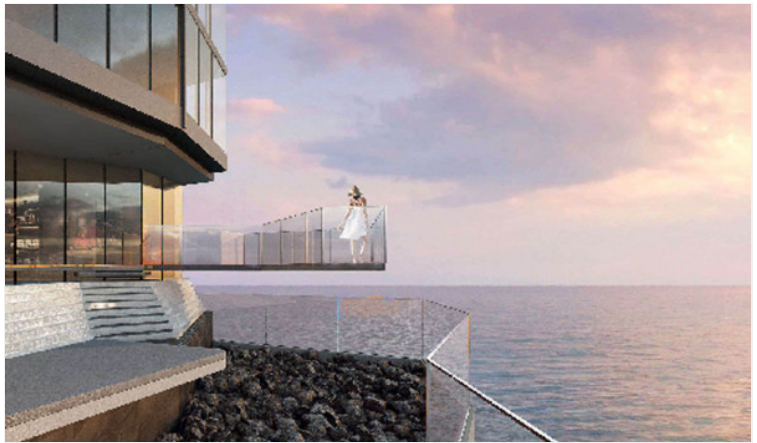

Property Description

Find your soulful self between soil and sand. Activate the life that connects nature and culture at the new upcoming project in Jomtien "**Arom Jomtien**". The project comprises 2 buildings; a commercial building and a residential building. The residential building has 45 stories with 315 units. The project is designed in Contemporary Luxury Resort Style under the concept inspired by the sunset time. Full functional facilities such as swimming pools, sky fitness center, Onsen, spa, sunken lounge, sky lounge, multi-purpose space, and much more will be provided for your fullest living. Arom Jomtien is located at the Jomtien Beachfront just 50 meters from the beach and connects to Jomtien Beach Road which is convenient for communications to other places in Pattaya.

Photo Gallery