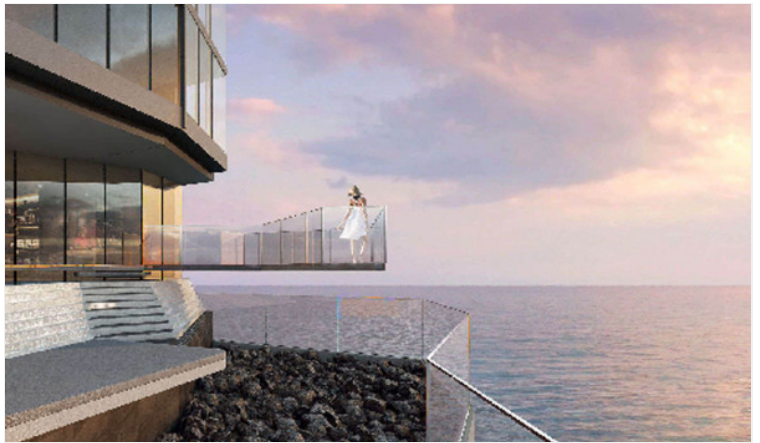

Property Description

Find your soulful self between soil and sand. Activate the life that connects nature and culture at the new upcoming project in Jomtien "**Arom Jomtien**". The project comprises 2 buildings; a commercial building and a residential building. The residential building has 45 stories with 315 units. The project is designed in Contemporary Luxury Resort Style under the concept inspired by the sunset time. Full functional facilities such as swimming pools, sky fitness center, Onsen, spa, sunken lounge, sky lounge, multi-purpose space, and much more will be provided for your fullest living. Arom Jomtien is located at the Jomtien Beachfront just 50 meters from the beach and connects to Jomtien Beach Road which is convenient for communications to other places in Pattaya.

Photo Gallery