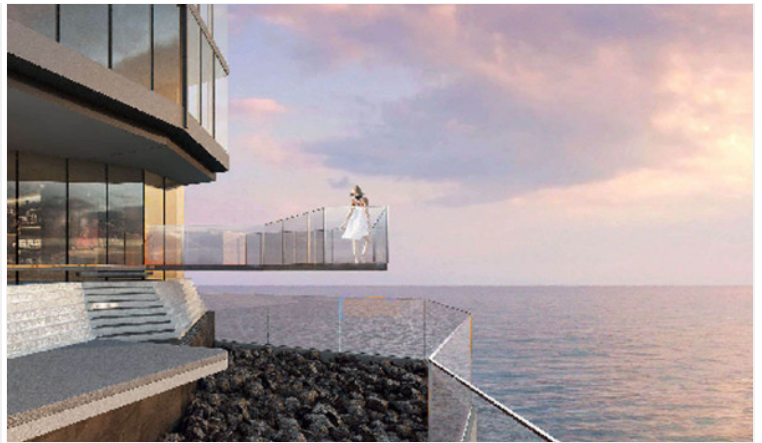

Property Description

Find your soulful self between soil and sand. Activate the life that connects nature and culture at the new upcoming project in Jomtien "**Arom Jomtien**". The project comprises 2 buildings; a commercial building and a residential building. The residential building has 45 stories with 315 units. The project is designed in Contemporary Luxury Resort Style under the concept inspired by the sunset time. Full functional facilities such as swimming pools, sky fitness center, Onsen, spa, sunken lounge, sky lounge, multi-purpose space, and much more will be provided for your fullest living. Arom Jomtien is located at the Jomtien Beachfront just 50 meters from the beach and connects to Jomtien Beach Road which is convenient for communications to other places in Pattaya.

Photo Gallery