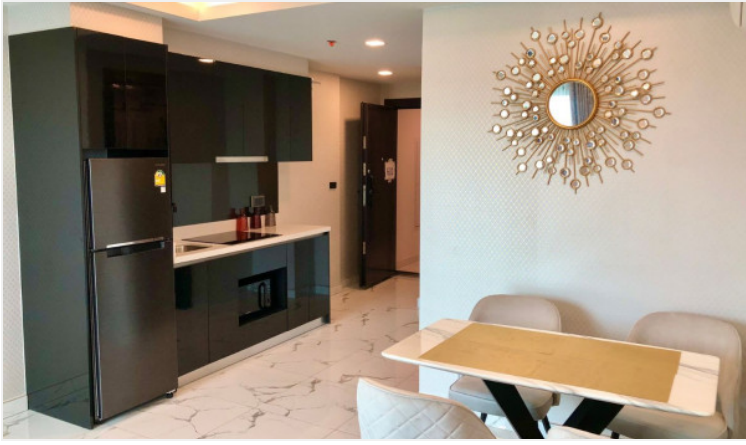

# Property Description

---

A newly launched project from Heights Holdings 'Arcadia Millennium Tower, located in a prime location of Central Pattaya. It is a 46-story high-rise condominium with 803 units, designed with modern amenities such as a hotel-style lobby, BBQ area, Zen style resting area with plants and lush garden, gym, game club, spa, sauna, an infinity-edge pool, a rooftop swimming pool, and resting area. Enjoy 270-degree of Pattaya Bay and Koh Larn views. The inner-city project that fulfills your enjoyable lifestyle with entertainment venues, cafes, restaurants, shopping centers, popular attractions including Pattaya Beach, Walking Street, Pratamnak hill, Big Buddha Temple, etc.

# Photo Gallery

---