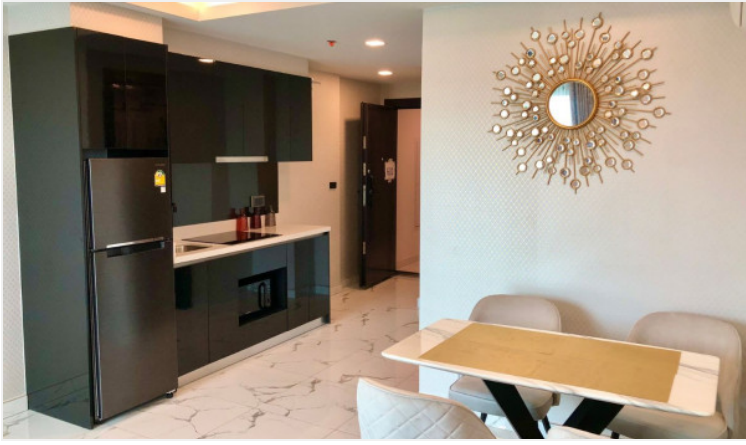

Arcadia Millennium Tower - 2 Bedroom Bathroom (Type 2B-A)

Pattaya, Central Pattaya, Thailand

Reference: 15864

฿7,099,000

2 Bedrooms

2 Bathrooms

Condo

Property Description

A newly launched project from Heights Holdings 'Arcadia Millennium Tower, located in a prime location of Central Pattaya. It is a 46-story high-rise condominium with 803 units, designed with modern amenities such as a hotel-style lobby, BBQ area, Zen style resting area with plants and lush garden, gym, game club, spa, sauna, an infinity-edge pool, a rooftop swimming pool, and resting area. Enjoy 270-degree of Pattaya Bay and Koh Larn views. The inner-city project that fulfills your enjoyable lifestyle with entertainment venues, cafes, restaurants, shopping centers, popular attractions including Pattaya Beach, Walking Street, Pratamnak hill, Big Buddha Temple, etc.

Photo Gallery

Property Details

- **Property Type:** Condo
- **Location:** Pattaya, Central Pattaya, Thailand
- **Internal Area:** 71m²
- **Land Area:** 0m²
- **Price:** ฿7,099,000
- **Bedrooms:** 2
- **Bathrooms:** 2