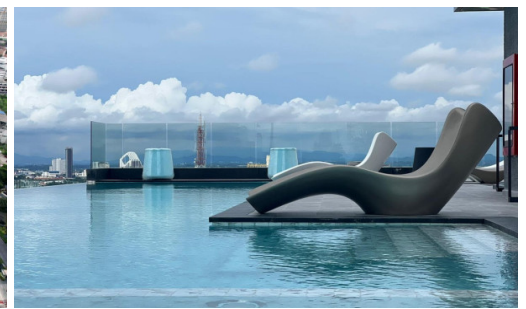

Arcadia Millennium Tower - 2 Bedroom 2 Bathroom (Type 2B-K)

Pattaya, Central Pattaya, Thailand

Reference: 15906

฿5,399,000

2 Bedrooms

2 Bathrooms

Condo

Property Description

A newly launched project from Heights Holdings 'Arcadia Millennium Tower, located in a prime location of Central Pattaya. It is a 46-story high-rise condominium with 803 units, designed with modern amenities such as a hotel-style lobby, BBQ area, Zen style resting area with plants and lush garden, gym, game club, spa, sauna, an infinity-edge pool, a rooftop swimming pool, and resting area. Enjoy 270-degree of Pattaya Bay and Koh Larn views. The inner-city project that fulfills your enjoyable lifestyle with entertainment venues, cafes, restaurants, shopping centers, popular attractions including Pattaya Beach, Walking Street, Pratamnak hill, Big Buddha Temple, etc.

Property Features

- Security
- Gym
- Jacuzzi
- Sauna
- Swimming Pool
- Air Conditioning
- Balcony
- Car Park
- Electricity
- Internet
- Alarm
- Children's Area
- Lift
- Office
- Roof Garden

Location