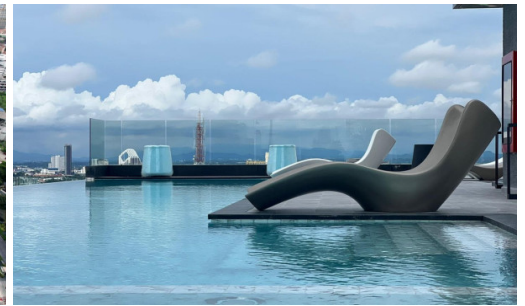

Arcadia Millennium Tower - 1 Bedroom 1 Bathroom (Type 1B-B)

Pattaya, Central Pattaya, Thailand

Reference: 16060

฿3,499,000

1 Bedrooms

1 Bathrooms

Condo

Property Description

A newly launched project from Heights Holdings 'Arcadia Millennium Tower, located in a prime location of Central Pattaya. It is a 46-story high-rise condominium with 803 units, designed with modern amenities such as a hotel-style lobby, BBQ area, Zen style resting area with plants and lush garden, gym, game club, spa, sauna, an infinity-edge pool, a rooftop swimming pool, and resting area. Enjoy 270-degree of Pattaya Bay and Koh Larn views. The inner-city project that fulfills your enjoyable lifestyle with entertainment venues, cafes, restaurants, shopping centers, popular attractions including Pattaya Beach, Walking Street, Pratamnak hill, Big Buddha Temple, etc.

Property Features

- Security
- Gym
- Jacuzzi
- Sauna
- Swimming Pool
- Air Conditioning
- Balcony
- Car Park
- Electricity
- Internet
- Alarm
- Children's Area
- Lift
- Office
- Roof Garden

Location