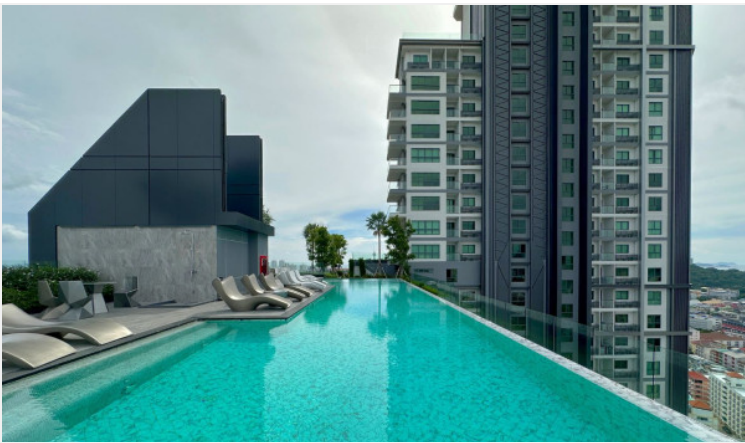

Arcadia Millennium Tower - 1 Bed 1 Bath (Type 1B-A)

Pattaya, Central Pattaya, Thailand

Reference: 24305

฿3,499,000

1 Bedrooms

1 Bathrooms

Condo

Property Description

A newly launched project from Heights Holdings 'Arcadia Millennium Tower, located in a prime location of Central Pattaya. It is a 46-story high-rise condominium with 803 units, designed with modern amenities such as a hotel-style lobby, BBQ area, Zen style resting area with plants and lush garden, gym, game club, spa, sauna, an infinity-edge pool, a rooftop swimming pool, and resting area. Enjoy 270-degree of Pattaya Bay and Koh Larn views. The inner-city project that fulfills your enjoyable lifestyle with entertainment venues, cafes, restaurants, shopping centers, popular attractions including Pattaya Beach, Walking Street, Pratamnak hill, Big Buddha Temple, etc.

Photo Gallery

Property Details

- **Property Type:** Condo
- **Location:** Pattaya, Central Pattaya, Thailand
- **Internal Area:** 28.96m²
- **Land Area:** 29m²
- **Price:** ฿3,499,000
- **Bedrooms:** 1
- **Bathrooms:** 1

Property Features

- Security
- Gym
- Jacuzzi
- Sauna
- Swimming Pool
- Air Conditioning
- Balcony
- Car Park
- Electricity
- Internet
- Alarm
- Children's Area
- Lift
- Office
- Roof Garden

Location