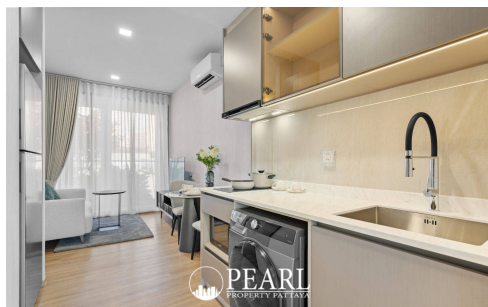

Aquarous Jomtien Pattaya - Type 1 Bedroom Superior & 1 Bathroom

Pattaya, Jomtien, Thailand

Reference: 5815

฿5,420,000

1 Bedrooms

1 Bathrooms

Condo

Property Description

Aquarous Jomtien Pattaya: Your Coastal Sanctuary

Welcome to Aquarous Jomtien Pattaya, where luxurious living meets the tranquil charm of Jomtien Beach. Our high-rise condominium complex offers a unique blend of modern elegance and breathtaking ocean views, creating an ideal haven for relaxation and connection.

Exceptional Amenities

At Aquarous, enjoy a wide range of amenities designed to enhance your lifestyle:

Infinity Pool: Take a dip while soaking in stunning sea vistas.

Fitness Center: Stay active with state-of-the-art equipment.

Spa Services: Unwind with rejuvenating treatments tailored to your needs.

Community Spaces: Connect with neighbors in beautifully designed lounges and gardens.

Prime Location

Located just steps from the beautiful Jomtien Beach, Aquarous offers easy access to local attractions, dining, and entertainment. Explore vibrant markets, enjoy diverse cuisine, and embrace beachside activities—all within minutes of your home.