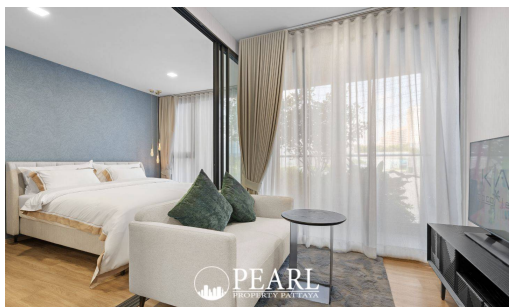

Aquarous Jomtien Pattaya - Type 1 Bedroom Superior & 1 Bathroom

Pattaya, Jomtien, Thailand

Reference: 5815

฿5,420,000

1 Bedrooms

1 Bathrooms

Condo

Property Description

Aquarous Jomtien Pattaya: Your Coastal Sanctuary

Welcome to Aquarous Jomtien Pattaya, where luxurious living meets the tranquil charm of Jomtien Beach. Our high-rise condominium complex offers a unique blend of modern elegance and breathtaking ocean views, creating an ideal haven for relaxation and connection.

Exceptional Amenities

At Aquarous, enjoy a wide range of amenities designed to enhance your lifestyle:

Infinity Pool: Take a dip while soaking in stunning sea vistas.

Fitness Center: Stay active with state-of-the-art equipment.