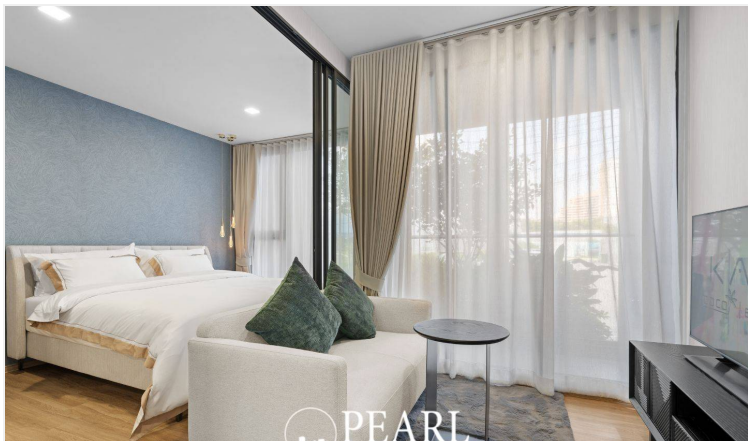

Property Description

Aquarous Jomtien Pattaya: Your Coastal Sanctuary

Welcome to Aquarous Jomtien Pattaya, where luxurious living meets the tranquil charm of Jomtien Beach. Our high-rise condominium complex offers a unique blend of modern elegance and breathtaking ocean views, creating an ideal haven for relaxation and connection.

Exceptional Amenities

At Aquarous, enjoy a wide range of amenities designed to enhance your lifestyle:

Infinity Pool: Take a dip while soaking in stunning sea vistas.

Fitness Center: Stay active with state-of-the-art equipment.

Spa Services: Unwind with rejuvenating treatments tailored to your needs.

Community Spaces: Connect with neighbors in beautifully designed lounges and gardens.

Prime Location

Located just steps from the beautiful Jomtien Beach, Aquarous offers easy access to local attractions, dining, and entertainment. Explore vibrant markets, enjoy diverse cuisine, and embrace beachside activities—all within minutes of your home.

Community & Lifestyle

Become part of a thriving community that values connection and enjoyment. Engage in social events and outdoor activities that enrich your living experience.

Photo Gallery