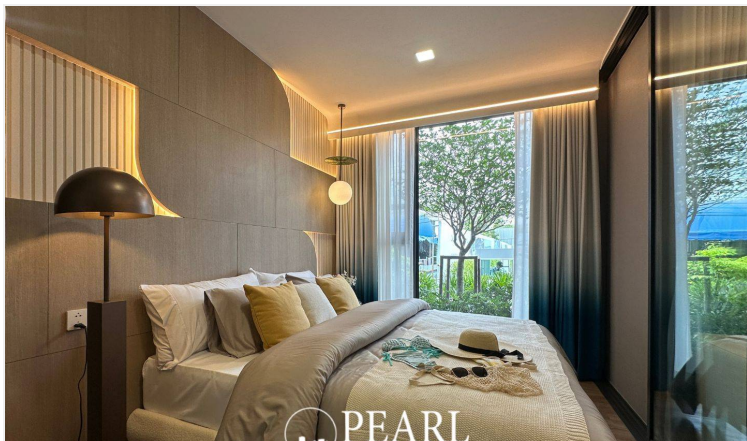

Property Description

Aquarous Jomtien Pattaya: Your Coastal Sanctuary

Welcome to Aquarous Jomtien Pattaya, where luxurious living meets the tranquil charm of Jomtien Beach. Our high-rise condominium complex offers a unique blend of modern elegance and breathtaking ocean views, creating an ideal haven for relaxation and connection.

Exceptional Amenities

At Aquarous, enjoy a wide range of amenities designed to enhance your lifestyle:

Infinity Pool: Take a dip while soaking in stunning sea vistas.

Fitness Center: Stay active with state-of-the-art equipment.

Spa Services: Unwind with rejuvenating treatments tailored to your needs.

Community Spaces: Connect with neighbors in beautifully designed lounges and gardens.

Prime Location

Located just steps from the beautiful Jomtien Beach, Aquarous offers easy access to local attractions, dining, and entertainment. Explore vibrant markets, enjoy diverse cuisine, and embrace beachside activities—all within minutes of your home.

Community & Lifestyle

Become part of a thriving community that values connection and enjoyment. Engage in social events and outdoor activities that enrich your living experience.

Photo Gallery