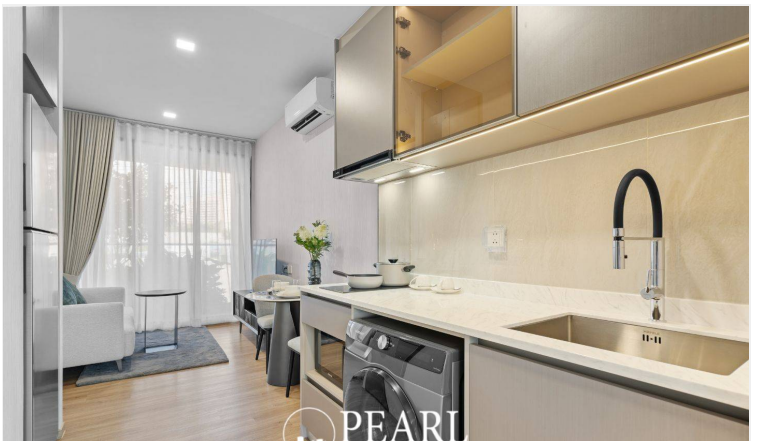

Property Description

Aquarous Jomtien Pattaya: Your Coastal Sanctuary

Welcome to Aquarous Jomtien Pattaya, where luxurious living meets the tranquil charm of Jomtien Beach. Our high-rise condominium complex offers a unique blend of modern elegance and breathtaking ocean views, creating an ideal haven for relaxation and connection.

Exceptional Amenities

At Aquarous, enjoy a wide range of amenities designed to enhance your lifestyle:

Infinity Pool: Take a dip while soaking in stunning sea vistas.

Fitness Center: Stay active with state-of-the-art equipment.

Spa Services: Unwind with rejuvenating treatments tailored to your needs.

Community Spaces: Connect with neighbors in beautifully designed lounges and gardens.

Prime Location

Located just steps from the beautiful Jomtien Beach, Aquarous offers easy access to local attractions, dining, and entertainment. Explore vibrant markets, enjoy diverse cuisine, and embrace beachside activities—all within minutes of your home.

Community & Lifestyle

Become part of a thriving community that values connection and enjoyment. Engage in social events and outdoor activities that enrich your living experience.

Photo Gallery