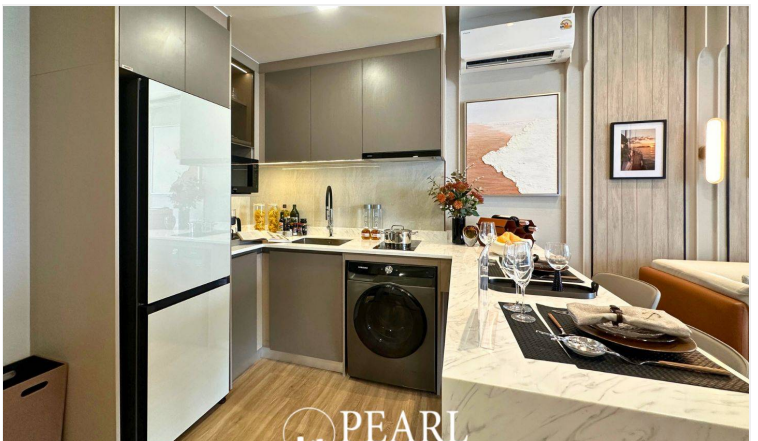

Property Description

Aquarous Jomtien Pattaya: Your Coastal Sanctuary

Welcome to Aquarous Jomtien Pattaya, where luxurious living meets the tranquil charm of Jomtien Beach. Our high-rise condominium complex offers a unique blend of modern elegance and breathtaking ocean views, creating an ideal haven for relaxation and connection.

Exceptional Amenities

At Aquarous, enjoy a wide range of amenities designed to enhance your lifestyle:

Infinity Pool: Take a dip while soaking in stunning sea vistas.

Fitness Center: Stay active with state-of-the-art equipment.

Spa Services: Unwind with rejuvenating treatments tailored to your needs.

Community Spaces: Connect with neighbors in beautifully designed lounges and gardens.

Prime Location

Located just steps from the beautiful Jomtien Beach, Aquarous offers easy access to local attractions, dining, and entertainment. Explore vibrant markets, enjoy diverse cuisine, and embrace beachside activities—all within minutes of your home.

Community & Lifestyle

Become part of a thriving community that values connection and enjoyment. Engage in social events and outdoor activities that enrich your living experience.

Photo Gallery