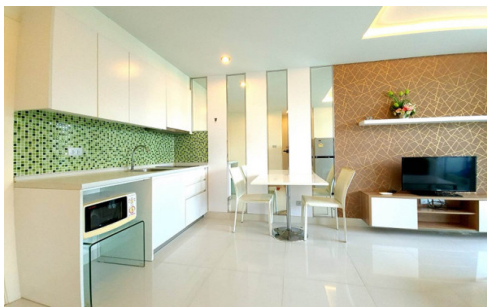

Amazon Residence - 1 Bed 1 Bath Pool View (3rd floor)

Pattaya, Jomtien, Thailand

Reference: 12224

฿1,350,000

1 Bedrooms

1 Bathrooms

Condo