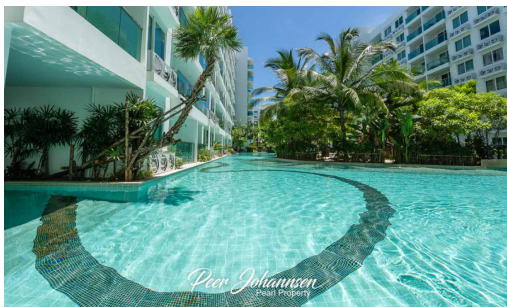

Amazon Residence - 1 Bed 1 Bath Pool View (3rd floor)

Pattaya, Jomtien, Thailand

Reference: 12224

฿1,350,000

1 Bedrooms

1 Bathrooms

Condo