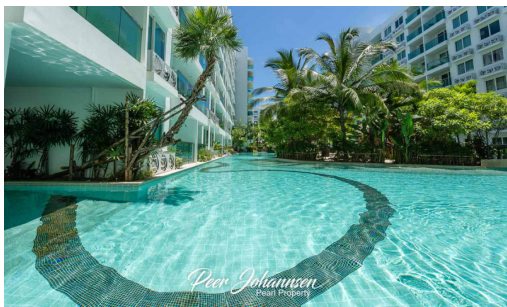

Amazon Residence - 1 Bed 1 Bath Pool View (3rd floor)

Pattaya, Jomtien, Thailand

Reference: 12224

฿1,350,000

1 Bedrooms

1 Bathrooms

Condo

Property Description

Amazon Residence is a modern condominium developed by Matrix. It is a low-rise condominium project that comprises 4 buildings, 8 floors, and 795 units. It is located in a quiet and peaceful area of Jomtien which is approximately 1 km. to Jomtien Beach and 1.5 km. to Sukhumvit Road. This room has a space of 35 sqm., giving a fully furnished unit with a pool view from the 3rd floor. This is a place where you can enjoy your peaceful relaxation and leisure. The project also comforts you with facilities including a large swimming pool, lush tropical garden, children's area, fitness center, and restaurant.

Photo Gallery

Property Details

- **Property Type:** Condo
- **Location:** Pattaya, Jomtien, Thailand
- **Internal Area:** 35m²
- **Land Area:** 0m²
- **Price:** **฿1,350,000**
- **Bedrooms:** 1
- **Bathrooms:** 1