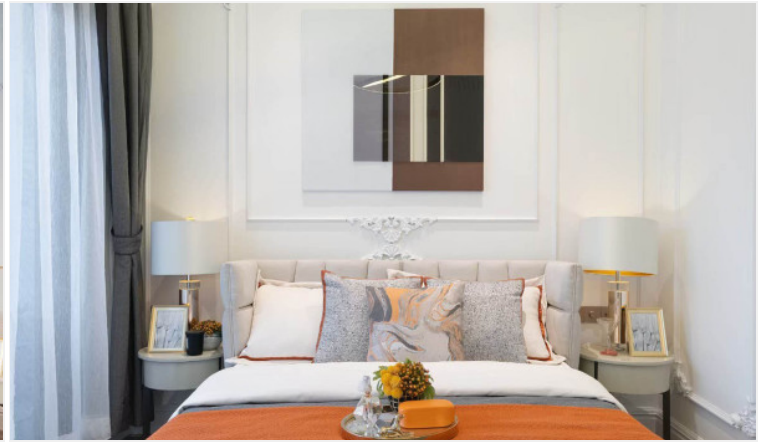

# Property Description

---

ALBAR Peninsula is a low-rise condominium comprised of 4 buildings with a total of 646 units across 8 floors. It is designed with luxurious modern architecture combined with French style coming with a big fabulous garden and 4 lagoon swimming pools. A wide selection of rooms ranging from studio to two-bedroom type together with full function of facilities including 24 hours security system, garden, swimming pools, fitness center, and sauna. The project delivers the ultimate coastal lifestyle as its location is in Na Jomtien which is only 10 meters away from Sukhumvit Road, surrounded by many attractions

# Photo Gallery

---