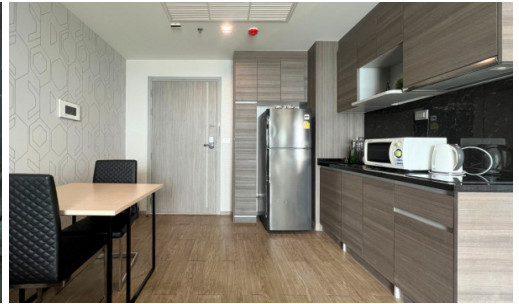

Aeras - 1 Bed 1 Bath Sea View (32nd Floor)

Pattaya, Jomtien, Thailand

Reference: 22965

฿6,990,000

Condo