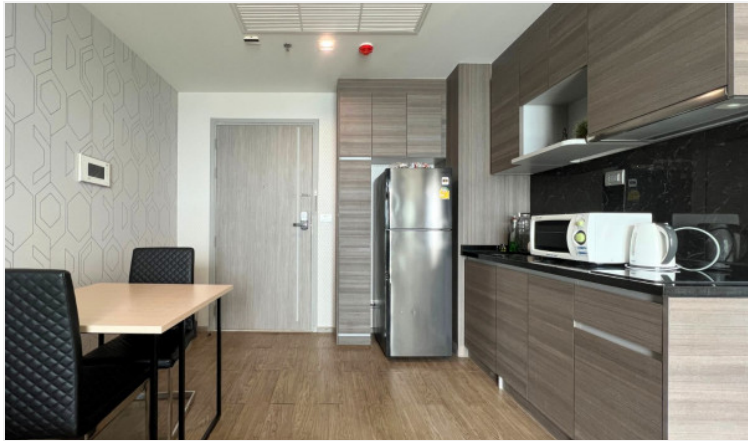

Embracing the luxurious feeling with the AERAS project located at Jomtien Beach Road, a perfect balance between the beachfront serenity and the vibrant life of urban living. This 1 bedroom 1 bathroom is situated on the 32nd floor offering 44 sq.m. of living space. It comes fully furnished with European kitchen, a dining area, and living area. The facilities including a sky lounge, skyline beach club with infinity pool, fitness, games rooms, kids room, library, outdoor mini basketball court, business room, beachfront swimming pool.

Photo Gallery

Property Details

- **Property Type:** Condo
- **Location:** Pattaya, Jomtien, Thailand
- **Internal Area:** 44m²
- **Land Area:** 0m²
- **Price:** **฿6,990,000**
- **Bedrooms:** 1
- **Bathrooms:** 1