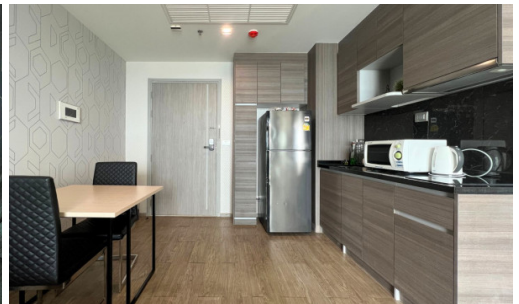

Aeras - 1 Bed 1 Bath Sea View (32nd Floor)

Pattaya, Jomtien, Thailand

Reference: 22965

฿6,990,000

Condo