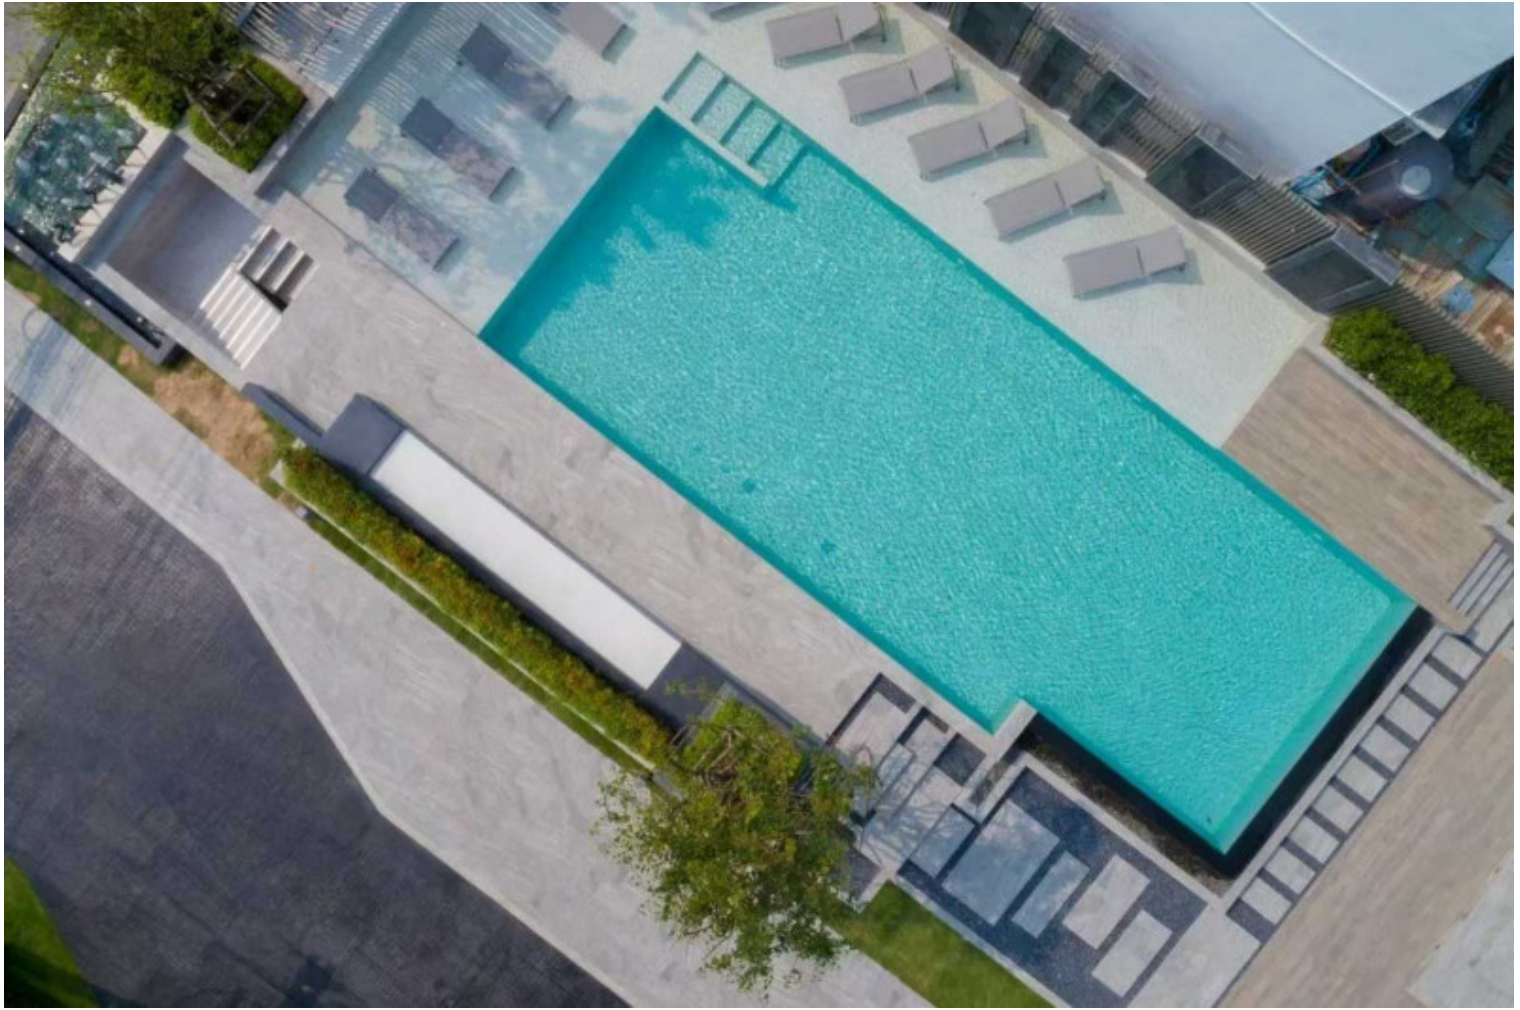

AERAS - 1 Bed 1 Bath Beach View

Pattaya, Nong Prue, Thailand

Reference: 5219

฿5,990,000

1 Bedrooms

1 Bathrooms

Condo

Property Description

Embracing the luxurious feeling with the AERAS project located at Jomtien Beach Road, a perfect balance between the beachfront serenity and the vibrant life of urban living. 1 Bed 1 Baht 47.58 sq.m., fully fitted is available, including a sky lounge, skyline beach club with infinity pool, fitness, games rooms, kids room, library, outdoor mini basketball court, business room, beachfront swimming pool, etc.