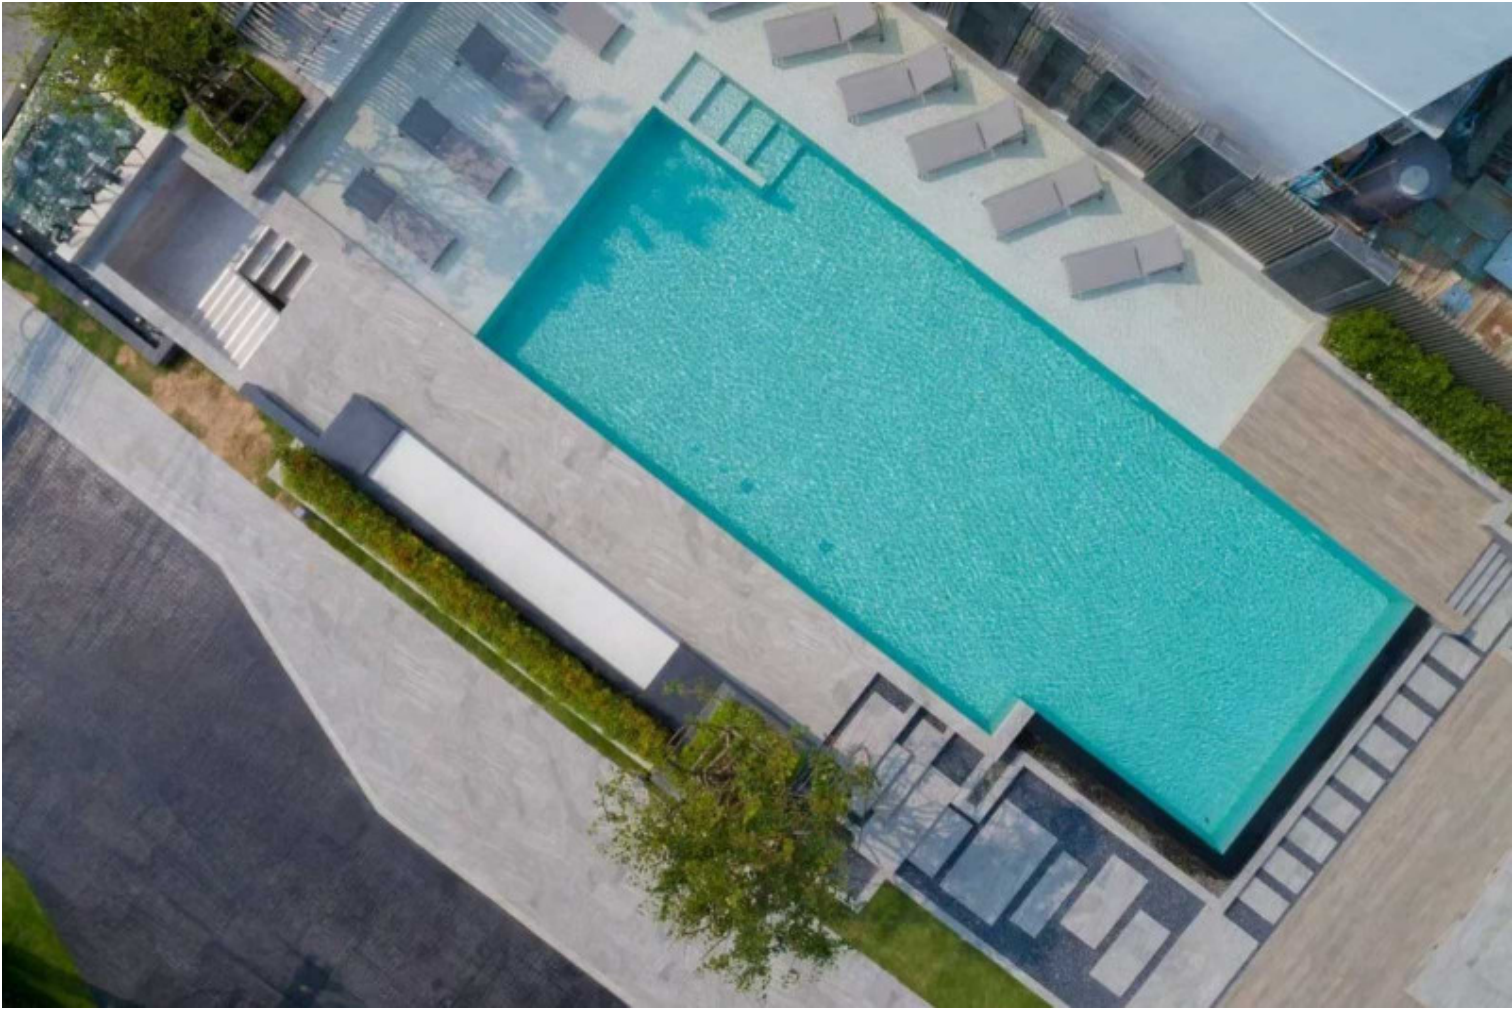

AERAS - 1 Bed 1 Bath Beach View

Pattaya, Jomtien, Thailand

Reference: 5219

฿5,990,000

1 Bedrooms

1 Bathrooms

Condo