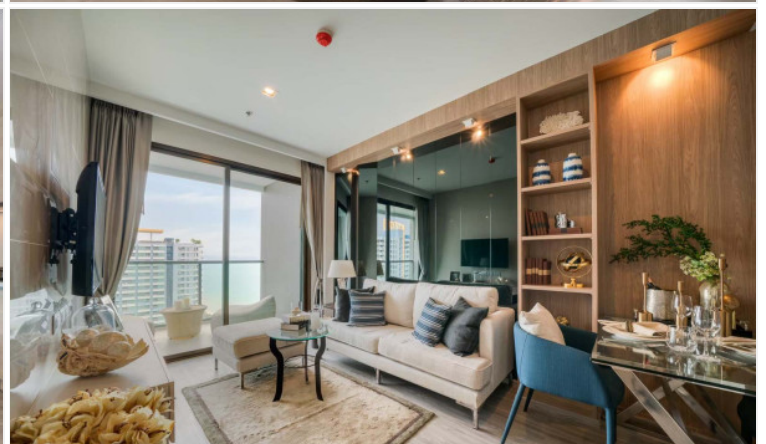

Embracing the luxurious feeling with the AERAS project located at Jomtien Beach Road, a perfect balance between the beachfront serenity and the vibrant life of urban living. 1 Bed 1 Baht 47.58 sq.m., fully fitted is available, including a sky lounge, skyline beach club with infinity pool, fitness, games rooms, kids room, library, outdoor mini basketball court, business room, beachfront swimming pool, etc.

Photo Gallery

Property Details

- **Property Type:** Condo
- **Location:** Pattaya, Nong Prue, Thailand
- **Internal Area:** 47.58m²
- **Land Area:** 1m²
- **Price:** ฿5,990,000
- **Bedrooms:** 1
- **Bathrooms:** 1