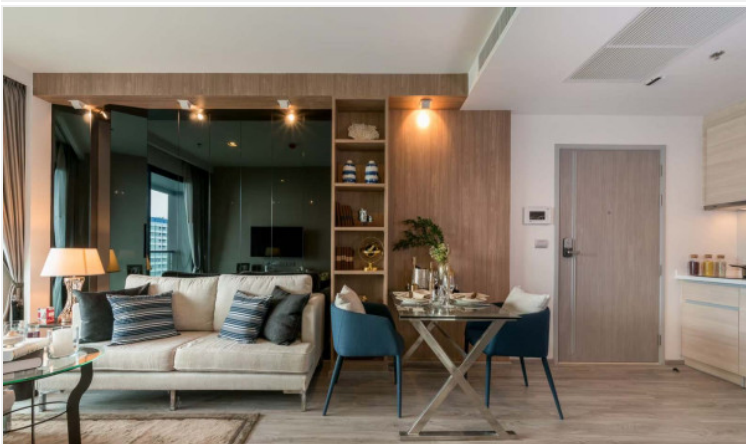

Embracing the luxurious feeling with the AERAS project located at Jomtien Beach Road, a perfect balance between the beachfront serenity and the vibrant life of urban living. 1 Bed 1 Baht 47.58 sq.m., fully fitted is available, including a sky lounge, skyline beach club with infinity pool, fitness, games rooms, kids room, library, outdoor mini basketball court, business room, beachfront swimming pool, etc.

Photo Gallery

Property Details

- **Property Type:** Condo
- **Location:** Pattaya, Jomtien, Thailand
- **Internal Area:** 47.58m²
- **Land Area:** 0m²
- **Price:** ฿5,990,000
- **Bedrooms:** 1
- **Bathrooms:** 1