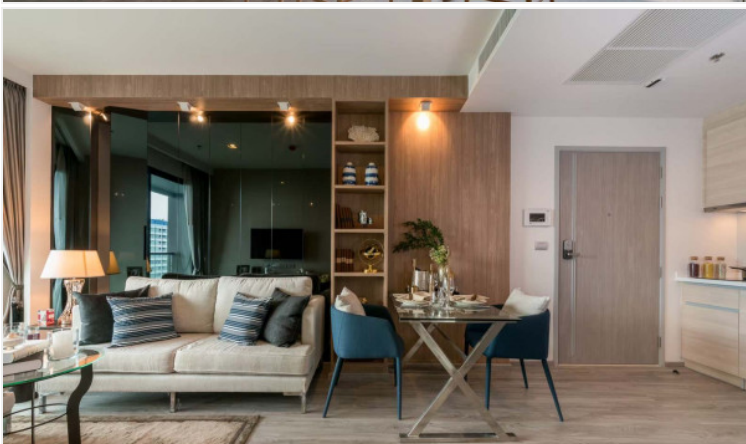

Embracing the luxurious feeling with the AERAS project located at Jomtien Beach Road, a perfect balance between the beachfront serenity and the vibrant life of urban living. 1 Bed 1 Baht 47.58 sq.m., fully fitted is available, including a sky lounge, skyline beach club with infinity pool, fitness, games rooms, kids room, library, outdoor mini basketball court, business room, beachfront swimming pool, etc.

Photo Gallery

Property Details

- **Property Type:** Condo
- **Location:** Pattaya, Jomtien, Thailand
- **Internal Area:** 47.58m²
- **Land Area:** 0m²
- **Price:** **฿5,990,000**
- **Bedrooms:** 1
- **Bathrooms:** 1