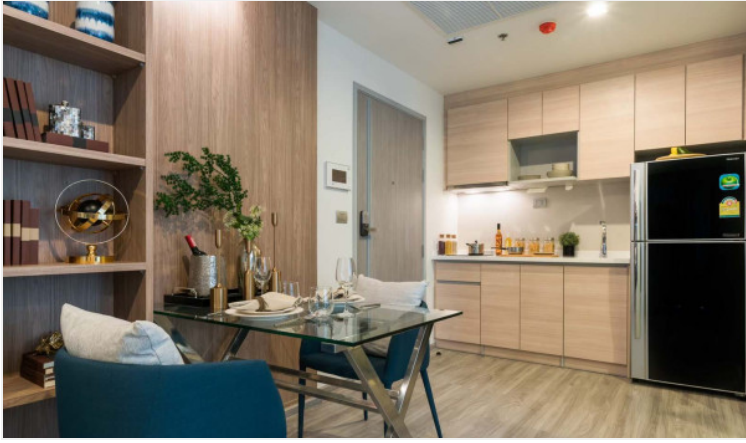

# Property Description

Embracing the luxurious feeling with the AERAS project located at Jomtien Beach Road, a perfect balance between the beachfront serenity and the vibrant life of urban living. 1 Bed 1 Baht 47.58 sq.m., fully fitted is available, including a sky lounge, skyline beach club with infinity pool, fitness, games rooms, kids room, library, outdoor mini basketball court, business room, beachfront swimming pool, etc.

# Photo Gallery