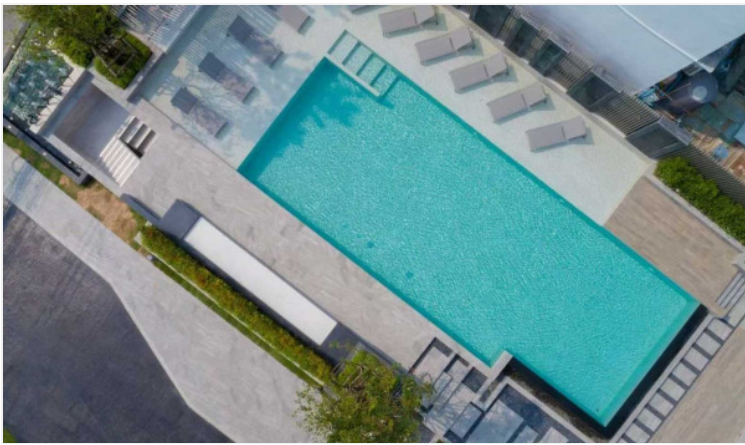

# Property Description

Embracing the luxurious feeling with the AERAS project located at Jomtien Beach Road, a perfect balance between the beachfront serenity and the vibrant life of urban living. 1 Bed 1 Baht 47.58 sq.m., fully fitted is available, including a sky lounge, skyline beach club with infinity pool, fitness, games rooms, kids room, library, outdoor mini basketball court, business room, beachfront swimming pool, etc.

# Photo Gallery