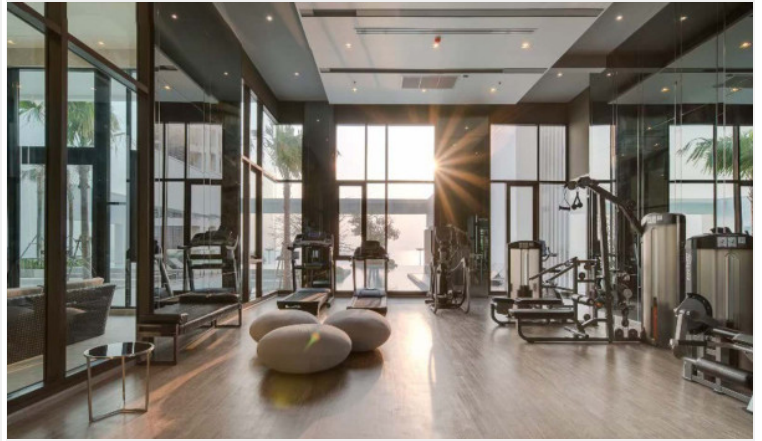

Property Description

Embracing the luxurious feeling with the AERAS project located at Jomtien Beach Road, a perfect balance between the beachfront serenity and the vibrant life of urban living. 1 Bed 1 Baht 47.58 sq.m., fully fitted is available, including a sky lounge, skyline beach club with infinity pool, fitness, games rooms, kids room, library, outdoor mini basketball court, business room, beachfront swimming pool, etc.

Photo Gallery