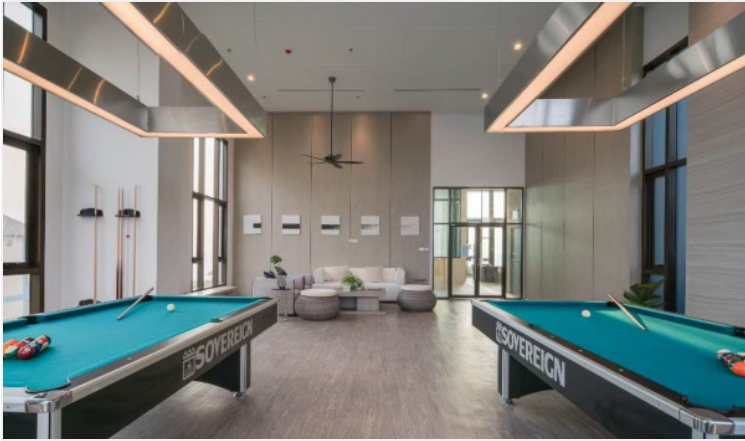

Property Description

Embracing the luxurious feeling with the AERAS project located at Jomtien Beach Road, a perfect balance between the beachfront serenity and the vibrant life of urban living. 1 Bed 1 Baht 47.58 sq.m., fully fitted is available, including a sky lounge, skyline beach club with infinity pool, fitness, games rooms, kids room, library, outdoor mini basketball court, business room, beachfront swimming pool, etc.

Photo Gallery