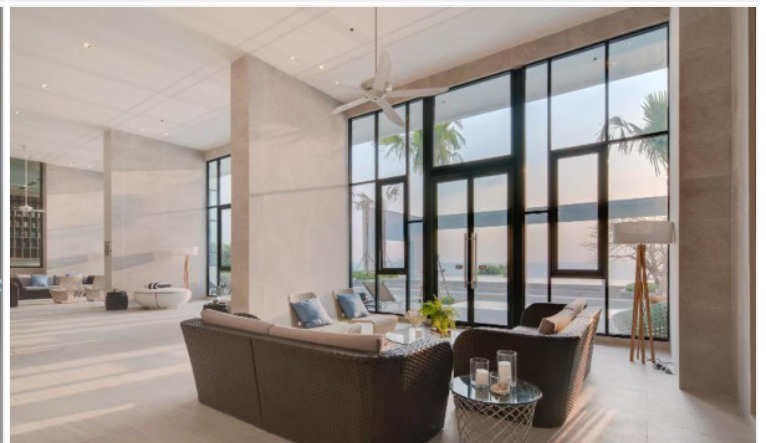

Embracing the luxurious feeling with the AERAS project located at Jomtien Beach Road, a perfect balance between the beachfront serenity and the vibrant life of urban living. 1 Bed 1 Baht 47.58 sq.m., fully fitted is available, including a sky lounge, skyline beach club with infinity pool, fitness, games rooms, kids room, library, outdoor mini basketball court, business room, beachfront swimming pool, etc.

Photo Gallery

Property Details

- **Property Type:** Condo
- **Location:** Pattaya, Jomtien, Thailand
- **Internal Area:** 47.58m²
- **Land Area:** 0m²
- **Price:** **฿5,990,000**
- **Bedrooms:** 1
- **Bathrooms:** 1