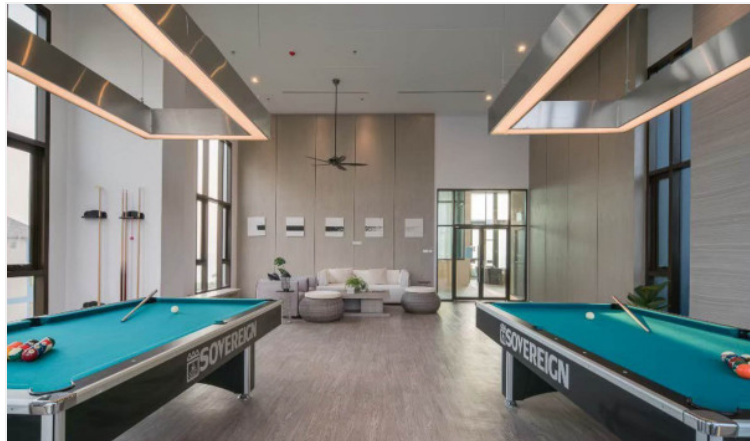

Property Description

Embracing the luxurious feeling with the AERAS project located at Jomtien Beach Road, a perfect balance between the beachfront serenity and the vibrant life of urban living. 1 Bed 1 Baht 47.58 sq.m., fully fitted is available, including a sky lounge, skyline beach club with infinity pool, fitness, games rooms, kids room, library, outdoor mini basketball court, business room, beachfront swimming pool, etc.

Photo Gallery