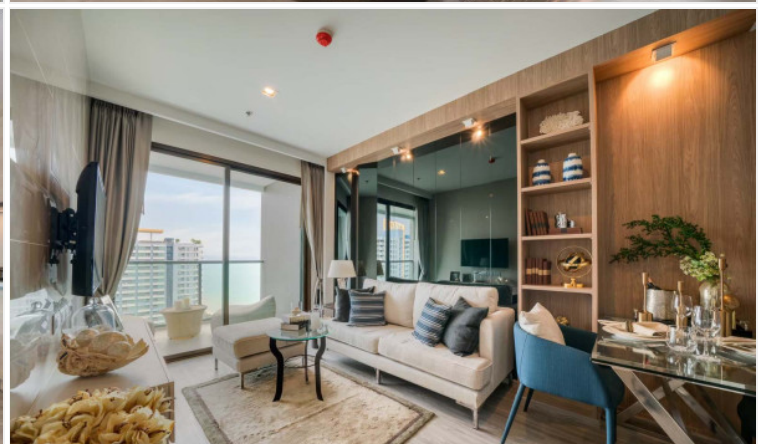

# Property Description

Embracing the luxurious feeling with the AERAS project located at Jomtien Beach Road, a perfect balance between the beachfront serenity and the vibrant life of urban living. 1 Bed 1 Baht 47.58 sq.m., fully fitted is available, including a sky lounge, skyline beach club with infinity pool, fitness, games rooms, kids room, library, outdoor mini basketball court, business room, beachfront swimming pool, etc.

# Photo Gallery