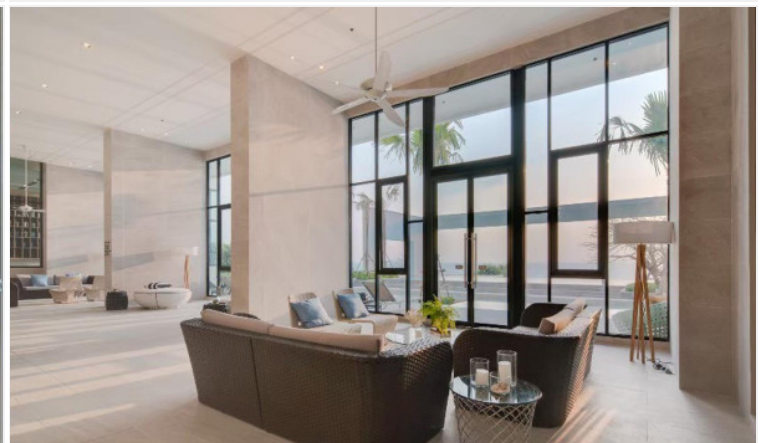

# Property Description

Embracing the luxurious feeling with the AERAS project located at Jomtien Beach Road, a perfect balance between the beachfront serenity and the vibrant life of urban living. 1 Bed 1 Baht 47.58 sq.m., fully fitted is available, including a sky lounge, skyline beach club with infinity pool, fitness, games rooms, kids room, library, outdoor mini basketball court, business room, beachfront swimming pool, etc.

# Photo Gallery