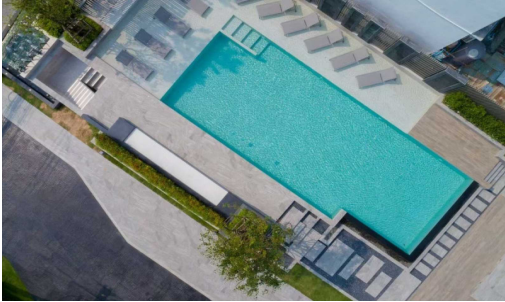

AERAS - 1 Bed 1 Bath Beach View

Pattaya, Jomtien, Thailand

Reference: 5219

฿5,990,000

1 Bedrooms