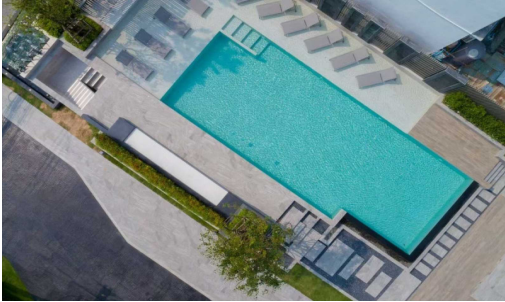

Embracing the luxurious feeling with the AERAS project located at Jomtien Beach Road, a perfect balance between the beachfront serenity and the vibrant life of urban living. 1 Bed 1 Baht 47.58 sq.m., fully fitted is available, including a sky lounge, skyline beach club with infinity pool, fitness, games rooms, kids room, library, outdoor mini basketball court, business room, beachfront swimming pool, etc.

Photo Gallery

Property Details

- **Property Type:** Condo
- **Location:** Pattaya, Jomtien, Thailand
- **Internal Area:** 47.58m²
- **Land Area:** 0m²
- **Price:** ฿5,990,000
- **Bedrooms:** 1
- **Bathrooms:** 1

Property Features

- Security
- Gym
- Swimming Pool

Location