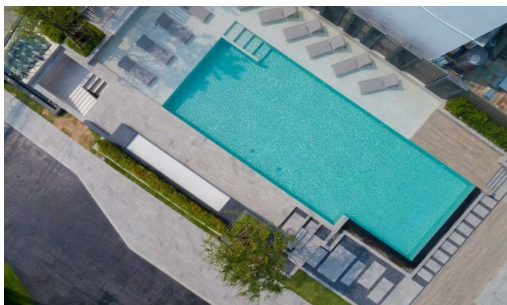

AERAS - 1 Bed 1 Bath Beach View

Pattaya, Nong Prue, Thailand

Reference: 5219

฿5,990,000

1 Bedrooms

1 Bathrooms

Condo