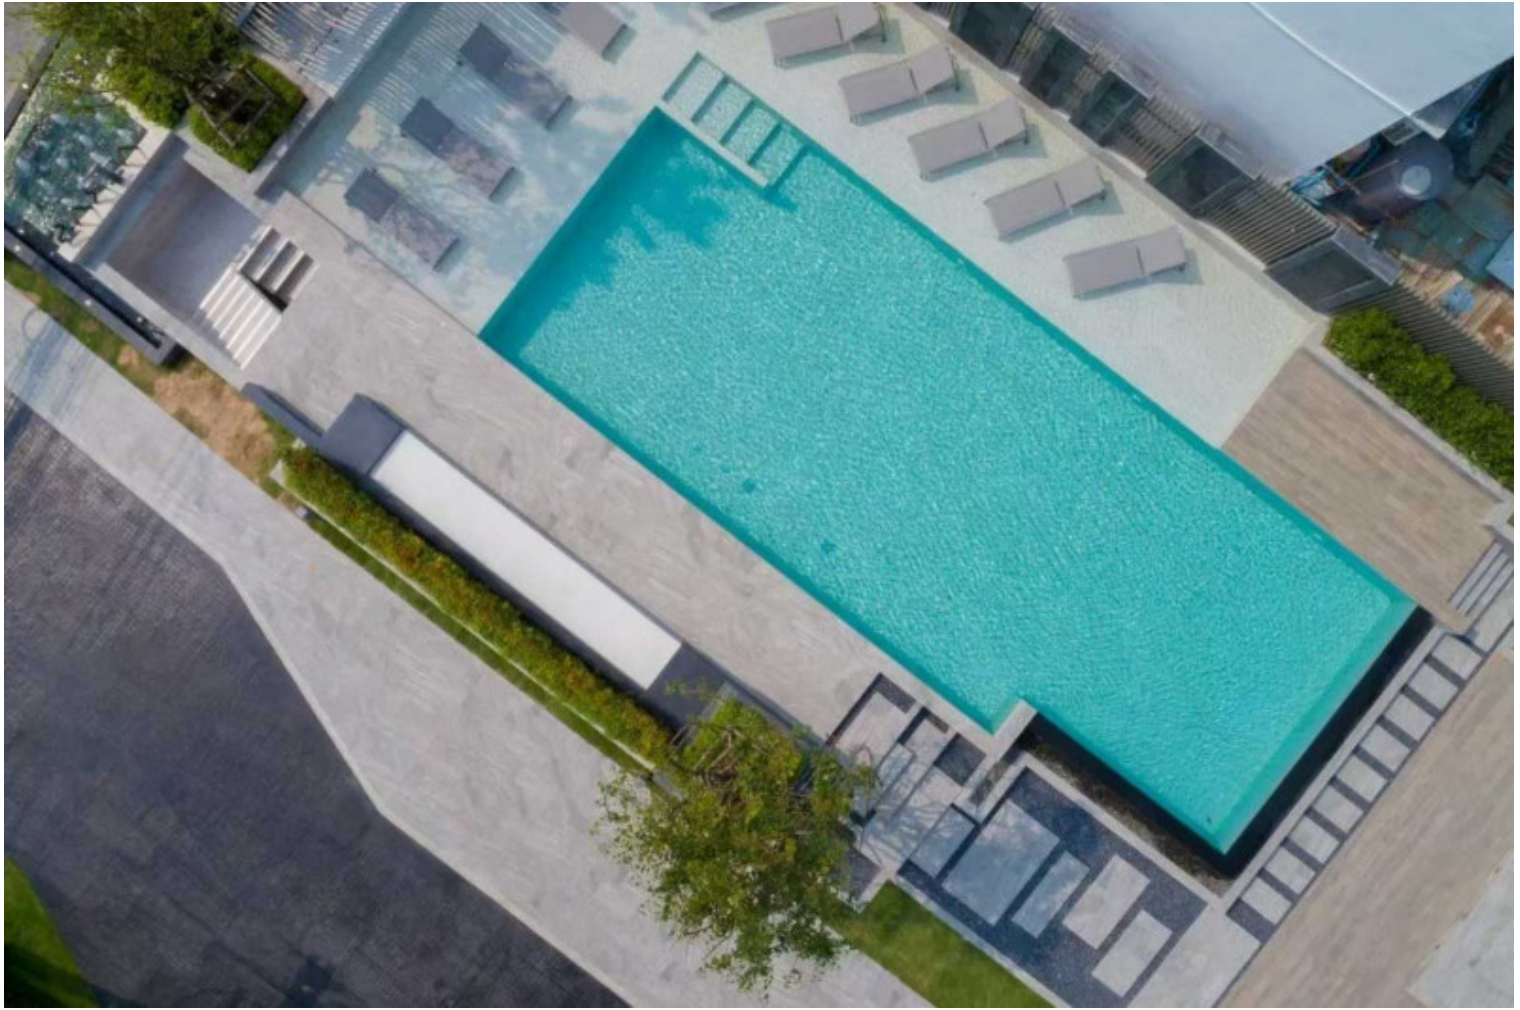

AERAS - 1 Bed 1 Bath Beach View

Pattaya, Jomtien, Thailand

Reference: 5219

฿5,990,000

1 Bedrooms

1 Bathrooms

Condo

Property Description

Embracing the luxurious feeling with the AERAS project located at Jomtien Beach Road, a perfect balance between the beachfront serenity and the vibrant life of urban living. 1 Bed 1 Baht 47.58 sq.m., fully fitted is available, including a sky lounge, skyline beach club with infinity pool, fitness, games rooms, kids room, library, outdoor mini basketball court, business room, beachfront swimming pool, etc.