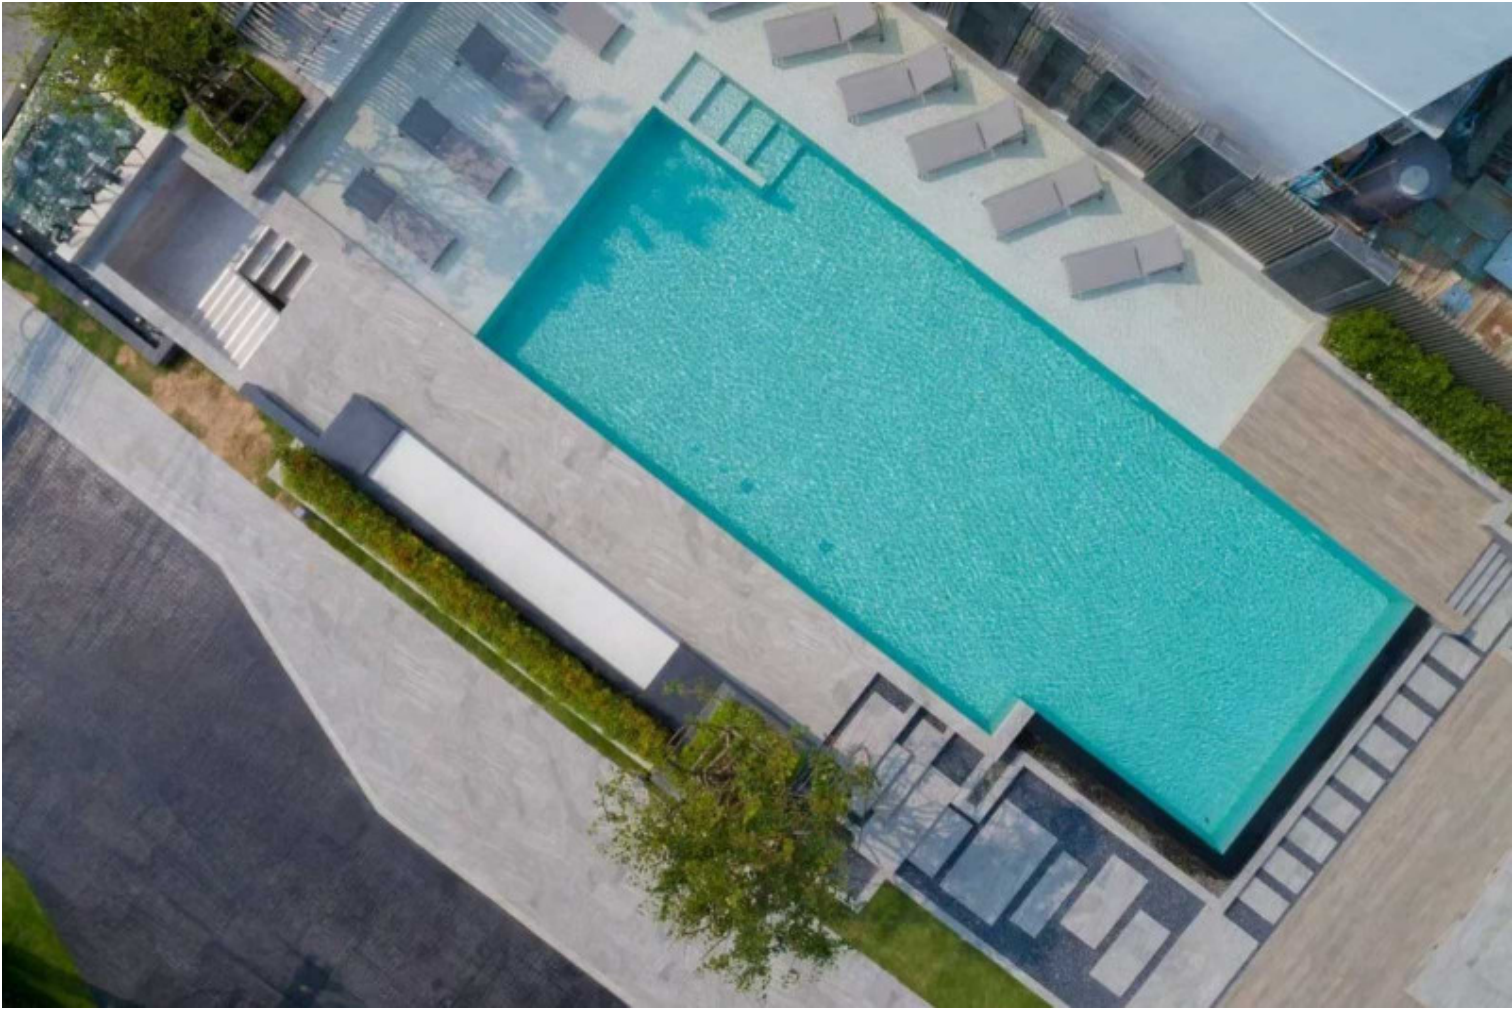

AERAS - 1 Bed 1 Bath Beach View

Pattaya, Jomtien, Thailand

Reference: 5219

฿5,990,000

1 Bedrooms

1 Bathrooms

Condo

Property Description

Embracing the luxurious feeling with the AERAS project located at Jomtien Beach Road, a perfect balance between the beachfront serenity and the vibrant life of urban living. 1 Bed 1 Baht 47.58 sq.m., fully fitted is available, including a sky lounge, skyline beach club with infinity pool, fitness, games rooms, kids room, library, outdoor mini basketball court, business room, beachfront swimming pool, etc.