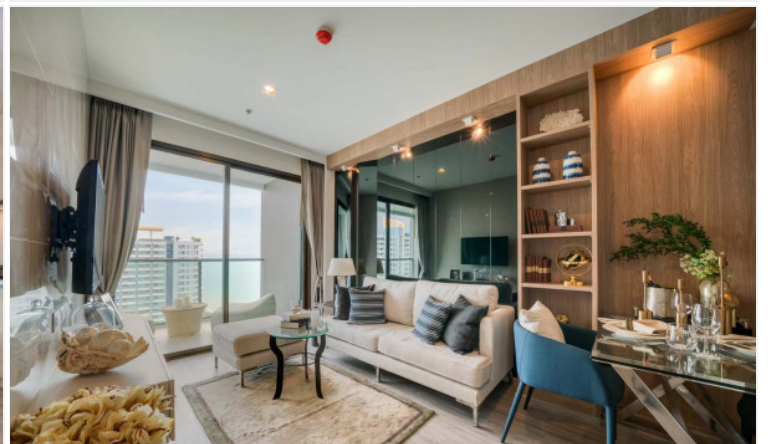

Embracing the luxurious feeling with the AERAS project located at Jomtien Beach Road, a perfect balance between the beachfront serenity and the vibrant life of urban living. 1 Bed 1 Baht 47.58 sq.m., fully fitted is available, including a sky lounge, skyline beach club with infinity pool, fitness, games rooms, kids room, library, outdoor mini basketball court, business room, beachfront swimming pool, etc.

Photo Gallery

Property Details

- **Property Type:** Condo
- **Location:** Pattaya, Jomtien, Thailand
- **Internal Area:** 47.58m²
- **Land Area:** 0m²
- **Price:** ฿5,990,000
- **Bedrooms:** 1
- **Bathrooms:** 1