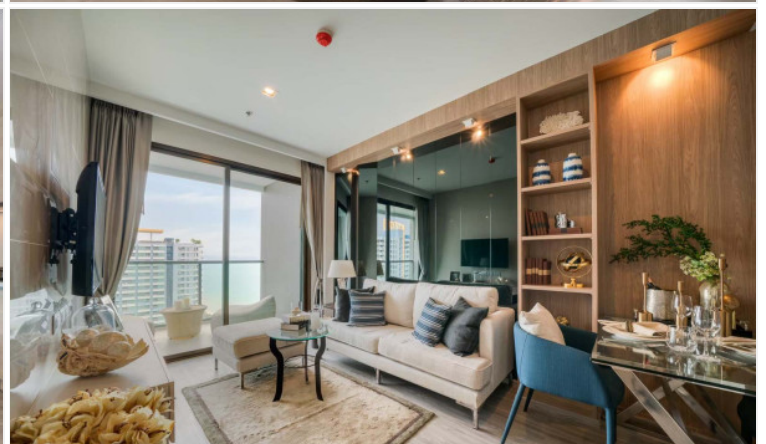

AERAS - 1 Bed 1 Bath Beach View

Pattaya, Jomtien, Thailand

Reference: 5219

฿5,990,000

1 Bedrooms

1 Bathrooms

Condo

Property Description

Embracing the luxurious feeling with the AERAS project located at Jomtien Beach Road, a perfect balance between the beachfront serenity and the vibrant life of urban living. 1 Bed 1 Baht 47.58 sq.m., fully fitted is available, including a sky lounge, skyline beach club with infinity pool, fitness, games rooms, kids room, library, outdoor mini basketball court, business room, beachfront swimming pool, etc.

Photo Gallery

Property Details

- **Property Type:** Condo
- **Location:** Pattaya, Jomtien, Thailand
- **Internal Area:** 47.58m²
- **Land Area:** 0m²
- **Price:** **฿5,990,000**
- **Bedrooms:** 1
- **Bathrooms:** 1