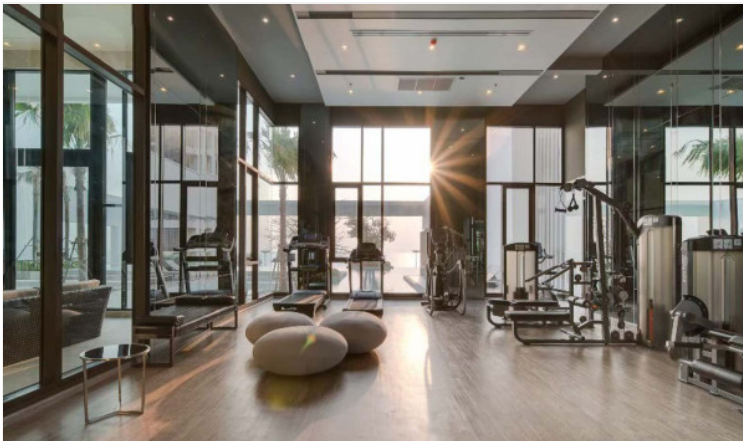

Property Description

Embracing the luxurious feeling with the AERAS project located at Jomtien Beach Road, a perfect balance between the beachfront serenity and the vibrant life of urban living. 1 Bed 1 Baht 47.58 sq.m., fully fitted is available, including a sky lounge, skyline beach club with infinity pool, fitness, games rooms, kids room, library, outdoor mini basketball court, business room, beachfront swimming pool, etc.

Photo Gallery