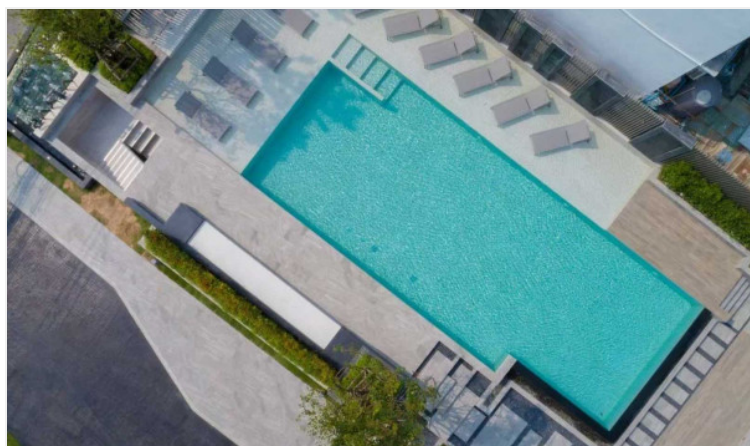

Embracing the luxurious feeling with the AERAS project located at Jomtien Beach Road, a perfect balance between the beachfront serenity and the vibrant life of urban living. 1 Bed 1 Baht 47.58 sq.m., fully fitted is available, including a sky lounge, skyline beach club with infinity pool, fitness, games rooms, kids room, library, outdoor mini basketball court, business room, beachfront swimming pool, etc.

Photo Gallery

Property Details

- **Property Type:** Condo
- **Location:** Pattaya, Jomtien, Thailand
- **Internal Area:** 47.58m²
- **Land Area:** 0m²
- **Price:** ฿5,990,000
- **Bedrooms:** 1
- **Bathrooms:** 1

Property Features

- Security
- Gym
- Swimming Pool

Location