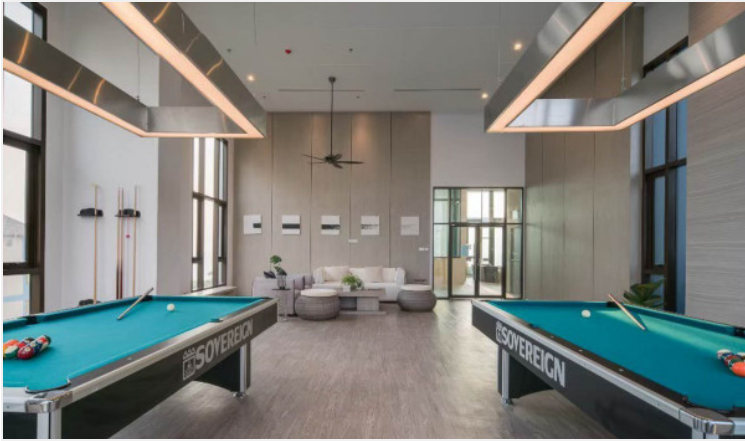

# Property Description

Embracing the luxurious feeling with the AERAS project located at Jomtien Beach Road, a perfect balance between the beachfront serenity and the vibrant life of urban living. 1 Bed 1 Baht 47.58 sq.m., fully fitted is available, including a sky lounge, skyline beach club with infinity pool, fitness, games rooms, kids room, library, outdoor mini basketball court, business room, beachfront swimming pool, etc.

# Photo Gallery