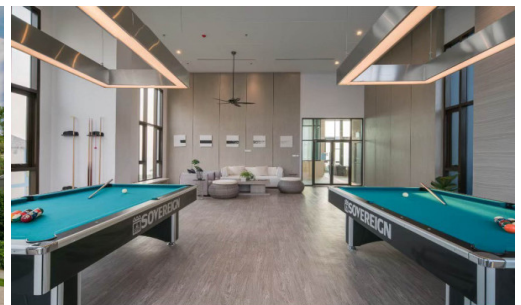

AERAS - 1 Bed 1 Bath Beach View

Pattaya, Nong Prue, Thailand

Reference: 5219

฿5,990,000

1 Bedrooms

1 Bathrooms

Condo