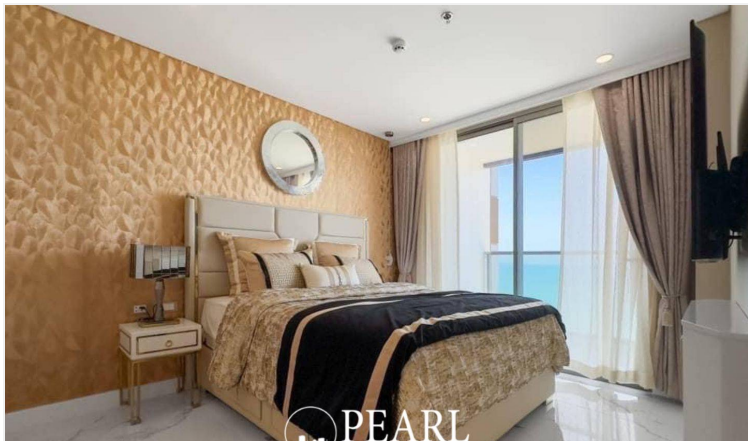

Copacabana - 1 Bed 1 Bath (39th Floor)

Pattaya, Jomtien, Thailand

Reference: 1538

฿9,800,000

1 Bedrooms

1 Bathrooms

Condo

Property Description

Copacabana Condominium project got inspiration from a world-class “Copacabana Beach” as it is the most famous and colorful beach in Brazil. The project is developed to meet the needs of the modern lifestyle and add color to life on Jomtien Beach happily. It consists of 59 floors with a total of 1,644 units ranging from 1-bedroom to 2-bedroom types. This 1 bedroom 1 bathroom unit is situated on the 39th floor offering 45 sqm. of living space. It comes fully furnished with European kitchen, a dining area, and living area. Copacabana offers a full range of facilities including an infinity sky pool, beach club, sunken bar, large gym with a Panoramic view, garden, children’s playground. This unit is for sale in Foreign name

Photo Gallery

Property Details

- **Property Type:** Condo
- **Location:** Pattaya, Jomtien, Thailand
- **Internal Area:** 45m²
- **Land Area:** 45m²
- **Price:** ฿9,800,000
- **Bedrooms:** 1
- **Bathrooms:** 1