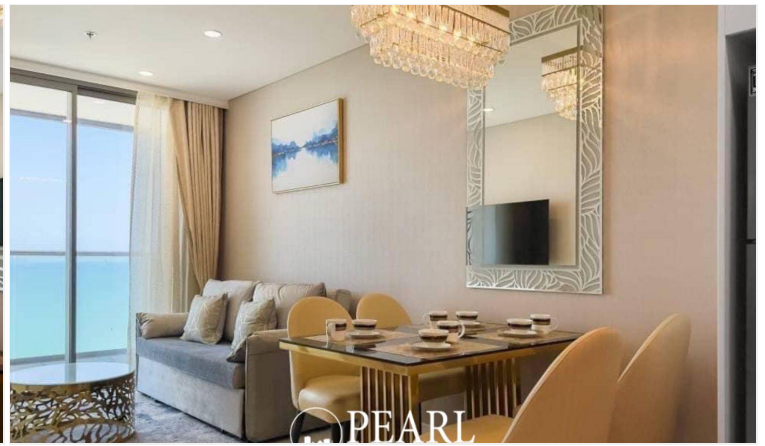

Copacabana - 1 Bed 1 Bath (39th Floor)

Pattaya, Jomtien, Thailand

Reference: 1538

฿9,800,000

1 Bedrooms

1 Bathrooms

Condo

Property Description

Copacabana Condominium project got inspiration from a world-class “Copacabana Beach” as it is the most famous and colorful beach in Brazil. The project is developed to meet the needs of the modern lifestyle and add color to life on Jomtien Beach happily. It consists of 59 floors with a total of 1,644 units ranging from 1-bedroom to 2-bedroom types. This 1 bedroom 1 bathroom unit is situated on the 39th floor offering 45 sqm. of living space. It comes fully furnished with European kitchen, a dining area, and living area. Copacabana offers a full range of facilities including an infinity sky pool, beach club, sunken bar, large gym with a Panoramic view, garden, children’s playground. This unit is for sale in Foreign name

Photo Gallery

Property Details

- **Property Type:** Condo
- **Location:** Pattaya, Jomtien, Thailand
- **Internal Area:** 45m²
- **Land Area:** 45m²
- **Price:** ฿9,800,000
- **Bedrooms:** 1
- **Bathrooms:** 1