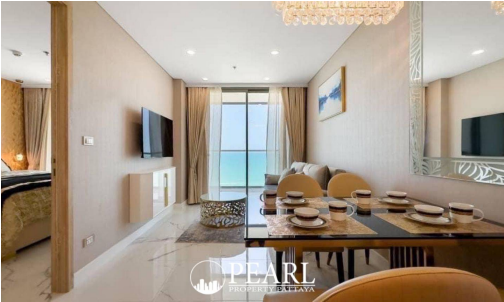

Copacabana - 1 Bed 1 Bath (39th Floor)

Pattaya, Jomtien, Thailand

Reference: 1538

฿9,800,000

1 Bedrooms

1 Bathrooms

Condo

Property Description

Copacabana Condominium project got inspiration from a world-class “Copacabana Beach” as it is the most famous and colorful beach in Brazil. The project is developed to meet the needs of the modern lifestyle and add color to life on Jomtien Beach happily. It consists of 59 floors with a total of 1,644 units ranging from 1-bedroom to 2-bedroom types. This 1 bedroom 1 bathroom unit is situated on the 39th floor offering 45 sqm. of living space. It comes fully furnished with European kitchen, a dining area, and living area. Copacabana offers a full range of facilities including an infinity sky pool, beach club, sunken bar, large gym with a Panoramic view, garden, children’s playground. This unit is for sale in Foreign name

Photo Gallery

Property Details

- **Property Type:** Condo
- **Location:** Pattaya, Jomtien, Thailand
- **Internal Area:** 45m²
- **Land Area:** 45m²
- **Price:** ฿9,800,000
- **Bedrooms:** 1
- **Bathrooms:** 1