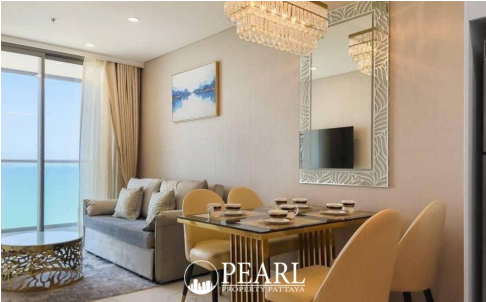

Copacabana - 1 Bed 1 Bath (39th Floor)

Pattaya, Jomtien, Thailand

Reference: 1538

฿9,800,000

1 Bedrooms

1 Bathrooms

Condo

Property Description

Copacabana Condominium project got inspiration from a world-class “Copacabana Beach” as it is the most famous and colorful beach in Brazil. The project is developed to meet the needs of the modern lifestyle and add color to life on Jomtien Beach happily. It consists of 59 floors with a total of 1,644 units ranging from 1-bedroom to 2-bedroom types. This 1 bedroom 1 bathroom unit is situated on the 39th floor offering 45 sqm. of living space. It comes fully furnished with European kitchen, a dining area, and living area. Copacabana offers a full range of facilities including an infinity sky pool, beach club, sunken bar, large gym with a Panoramic view, garden, children’s playground. This unit is for sale in Foreign name

Photo Gallery

Property Details

- **Property Type:** Condo
- **Location:** Pattaya, Jomtien, Thailand
- **Internal Area:** 45m²
- **Land Area:** 45m²
- **Price:** ฿9,800,000
- **Bedrooms:** 1
- **Bathrooms:** 1