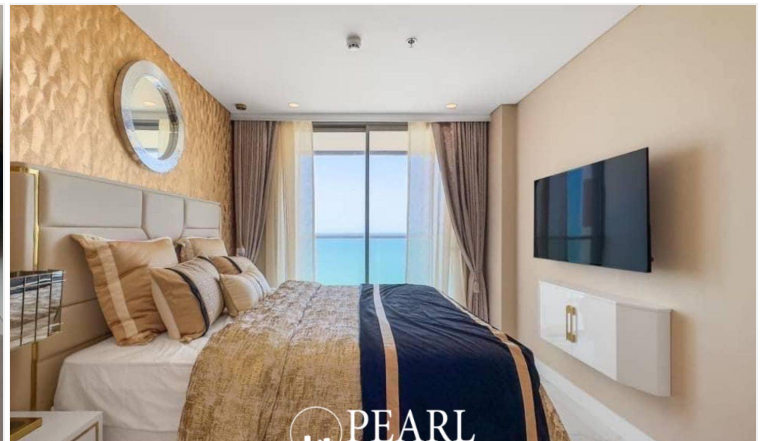

Copacabana - 1 Bed 1 Bath (39th Floor)

Pattaya, Jomtien, Thailand

Reference: 1538

฿9,800,000

1 Bedrooms

1 Bathrooms

Condo

Property Description

Copacabana Condominium project got inspiration from a world-class “Copacabana Beach” as it is the most famous and colorful beach in Brazil. The project is developed to meet the needs of the modern lifestyle and add color to life on Jomtien Beach happily. It consists of 59 floors with a total of 1,644 units ranging from 1-bedroom to 2-bedroom types. This 1 bedroom 1 bathroom unit is situated on the 39th floor offering 45 sqm. of living space. It comes fully furnished with European kitchen, a dining area, and living area. Copacabana offers a full range of facilities including an infinity sky pool, beach club, sunken bar, large gym with a Panoramic view, garden, children’s playground. This unit is for sale in Foreign name

Photo Gallery

Property Details

- **Property Type:** Condo
- **Location:** Pattaya, Jomtien, Thailand
- **Internal Area:** 45m²
- **Land Area:** 45m²
- **Price:** ฿9,800,000
- **Bedrooms:** 1
- **Bathrooms:** 1