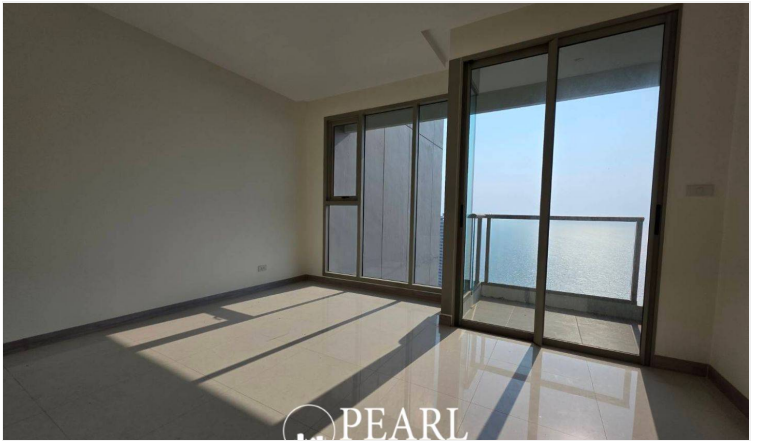

Riviera Jomtien - 1Bed 1 Bath Studio Sea View (41th Floor)

Pattaya, Jomtien, Thailand

Reference: 3511

฿3,878,750

1 Bedrooms

1 Bathrooms

Condo

Property Description

The New Landmark of Jomtien A luxurious high-rise condominium designed to stand out on the skyline, offering breathtaking panoramic views of Jomtien Beach. Conveniently located on Jomtien Second Road, near Sukhumvit Road, providing easy access to all major destinations. Over 80% of the units feature direct sea views. World-Class Facilities The Riviera Jomtien offers an exceptional living experience with premium facilities, including a large swimming pool, jacuzzi, clubhouse, meeting room, games room, sauna, fitness center, and kid's club. The highlight features include Sky Fitness and an infinity-edge pool on the 42nd floor. Unit Details 1 Bedrooms, 1 Bathrooms 26.75 sq.m. Studio of living space 41th floor with a sea view Fully furnished European-style kitchen, dining area, and living space Sales Conditions Available under Foreign Quota ownership

Photo Gallery

Property Details

- **Property Type:** Condo
- **Location:** Pattaya, Jomtien, Thailand
- **Internal Area:** 26.75m²
- **Price:** ฿3,878,750
- **Bedrooms:** 1
- **Bathrooms:** 1

Property Features