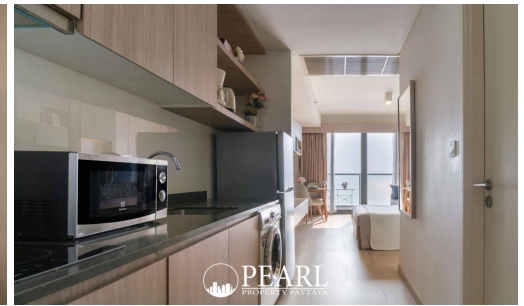

Zire Wongamat - Studio Unit, 1 Bath (16th Floor) With Sea View

Muang Pattaya, Bang Lamung, Thailand

Reference: 0447

฿6,490,000

Condo