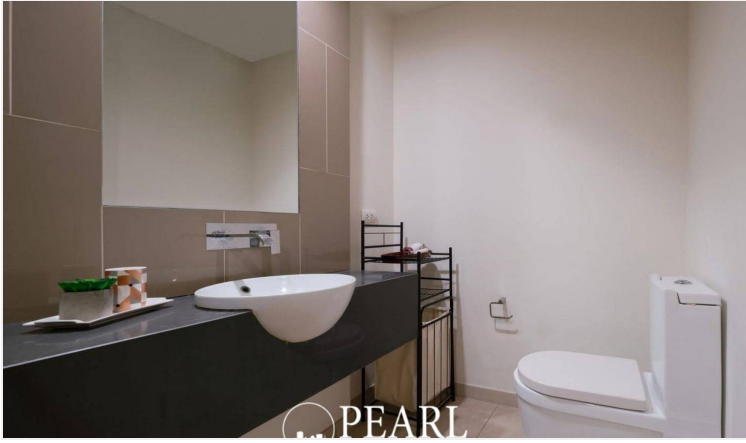

The property features a range of high-end facilities, including a 25-meter infinity lap pool, fitness center, garden, sauna, car park, multi-purpose sports area, and 24-hour security.

This Studio unit, 1-bathroom offers 35 sq.m. of living space and comes fully furnished. It includes a European kitchen, a dining area, a living area and a balcony with stunning sea views. The unit is available for sale under a foreign name.

Photo Gallery

Property Details

- **Property Type:** Condo
- **Location:** Muang Pattaya, Bang Lamung, Thailand
- **Internal Area:** 39m²
- **Land Area:** 39m²
- **Price:** ฿6,490,000
- **Bedrooms:** 1
- **Bathrooms:** 1