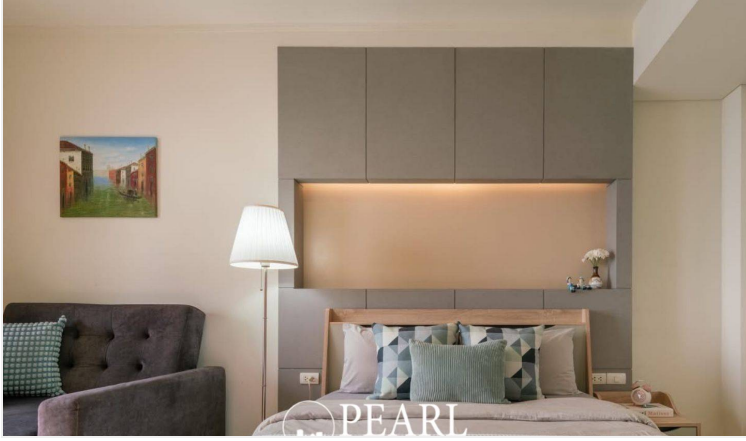

Zire Wongamat - Studio Unit, 1 Bath (16th Floor) With Sea View

Muang Pattaya, Bang Lamung, Thailand

Reference: 0447

฿6,490,000

1 Bedrooms

1 Bathrooms

Condo

Property Description

The property features a range of high-end facilities, including a 25-meter infinity lap pool, fitness center, garden, sauna, car park, multi-purpose sports area, and 24-hour security.

This Studio unit, 1-bathroom offers 35 sq.m. of living space and comes fully furnished. It includes a European kitchen, a dining area, a living area and a balcony with stunning sea views. The unit is available for sale under a foreign name.

Photo Gallery

Property Details

- **Property Type:** Condo
- **Location:** Muang Pattaya, Bang Lamung, Thailand
- **Internal Area:** 39m²
- **Land Area:** 39m²
- **Price:** ฿6,490,000
- **Bedrooms:** 1
- **Bathrooms:** 1