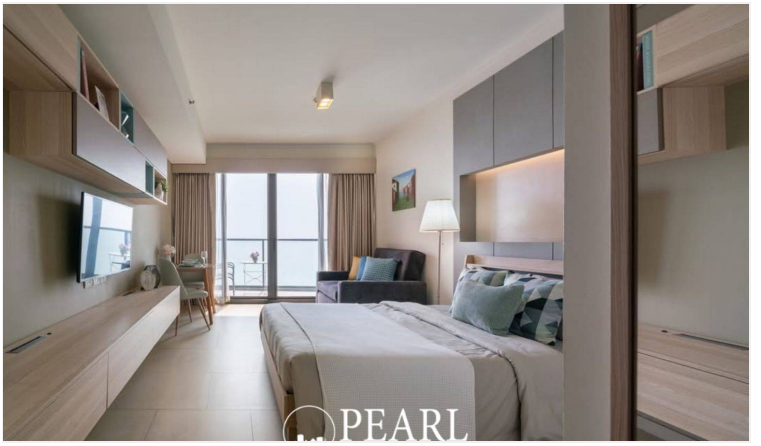

Zire Wongamat - Studio Unit, 1 Bath (16th Floor) With Sea View

Muang Pattaya, Bang Lamung, Thailand

Reference: 0447

฿6,490,000

1 Bedrooms

1 Bathrooms

Condo

Property Description

The property features a range of high-end facilities, including a 25-meter infinity lap pool, fitness center, garden, sauna, car park, multi-purpose sports area, and 24-hour security.

This Studio unit, 1-bathroom offers 35 sq.m. of living space and comes fully furnished. It includes a European kitchen, a dining area, a living area and a balcony with stunning sea views. The unit is available for sale under a foreign name.

Photo Gallery

Property Details

- **Property Type:** Condo
- **Location:** Muang Pattaya, Bang Lamung, Thailand
- **Internal Area:** 39m²
- **Land Area:** 39m²
- **Price:** ฿6,490,000
- **Bedrooms:** 1
- **Bathrooms:** 1