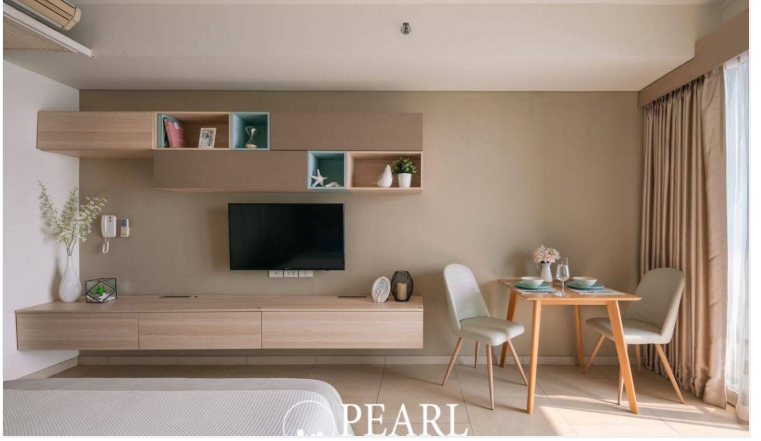

The property features a range of high-end facilities, including a 25-meter infinity lap pool, fitness center, garden, sauna, car park, multi-purpose sports area, and 24-hour security.

This Studio unit, 1-bathroom offers 35 sq.m. of living space and comes fully furnished. It includes a European kitchen, a dining area, a living area and a balcony with stunning sea views. The unit is available for sale under a foreign name.

Photo Gallery

Property Details

- **Property Type:** Condo
- **Location:** Muang Pattaya, Bang Lamung, Thailand
- **Internal Area:** 39m²
- **Land Area:** 39m²
- **Price:** ฿6,490,000
- **Bedrooms:** 1
- **Bathrooms:** 1