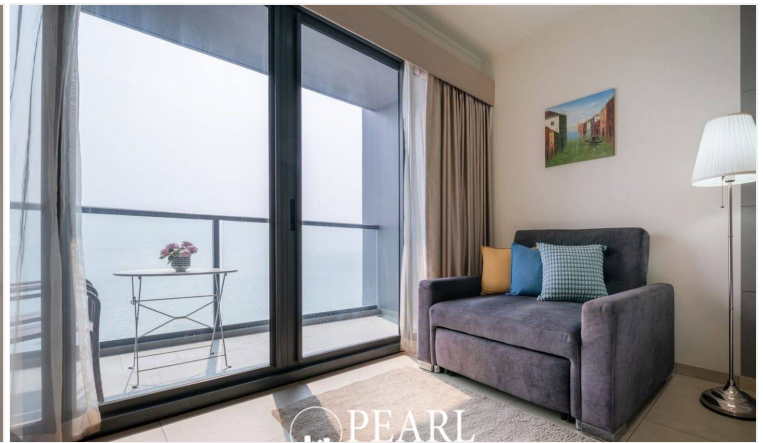

Zire Wongamat - Studio Unit, 1 Bath (16th Floor) With Sea View

Muang Pattaya, Bang Lamung, Thailand

Reference: 0447

฿6,490,000

1 Bedrooms

1 Bathrooms

Condo

Property Description

Zire Wongamat is a luxury beachfront condominium development located in North Pattaya on Naklua 16, directly next to Wongamat Beach. The development is just a 5-minute drive to Terminal 21 and is surrounded by convenient amenities such as restaurants, pharmacies, and shops. Pattaya city center is only 15 minutes away by car.

The property features a range of high-end facilities, including a 25-meter infinity lap pool, fitness center, garden, sauna, car park, multi-purpose sports area, and 24-hour security.

This Studio unit, 1-bathroom offers 35 sq.m. of living space and comes fully furnished. It includes a European kitchen, a dining area, a living area and a balcony with stunning sea views. The unit is available for sale under a foreign name.

Photo Gallery

Property Details

- **Property Type:** Condo
- **Location:** Muang Pattaya, Bang Lamung, Thailand
- **Internal Area:** 39m²
- **Land Area:** 39m²
- **Price:** ฿6,490,000
- **Bedrooms:** 1
- **Bathrooms:** 1