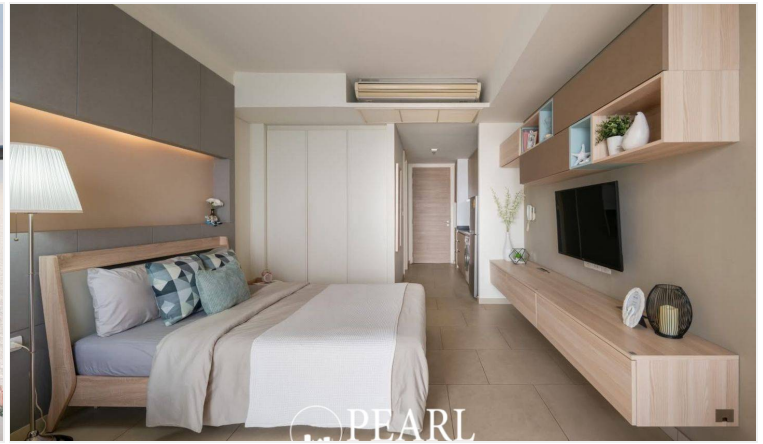

The property features a range of high-end facilities, including a 25-meter infinity lap pool, fitness center, garden, sauna, car park, multi-purpose sports area, and 24-hour security.

This Studio unit, 1-bathroom offers 35 sq.m. of living space and comes fully furnished. It includes a European kitchen, a dining area, a living area and a balcony with stunning sea views. The unit is available for sale under a foreign name.

Photo Gallery

Property Details

- **Property Type:** Condo
- **Location:** Muang Pattaya, Bang Lamung, Thailand
- **Internal Area:** 39m²
- **Land Area:** 39m²
- **Price:** ฿6,490,000
- **Bedrooms:** 1
- **Bathrooms:** 1