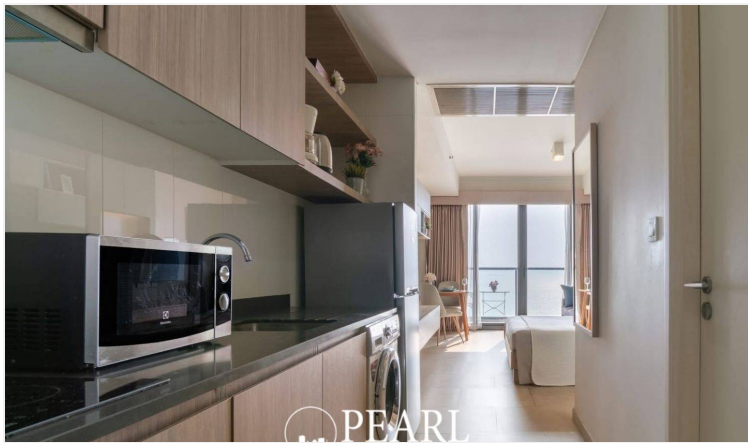

The property features a range of high-end facilities, including a 25-meter infinity lap pool, fitness center, garden, sauna, car park, multi-purpose sports area, and 24-hour security.

This Studio unit, 1-bathroom offers 35 sq.m. of living space and comes fully furnished. It includes a European kitchen, a dining area, a living area and a balcony with stunning sea views. The unit is available for sale under a foreign name.

Photo Gallery

Property Details

- **Property Type:** Condo
- **Location:** Muang Pattaya, Bang Lamung, Thailand
- **Internal Area:** 39m²
- **Land Area:** 39m²
- **Price:** ฿6,490,000
- **Bedrooms:** 1
- **Bathrooms:** 1