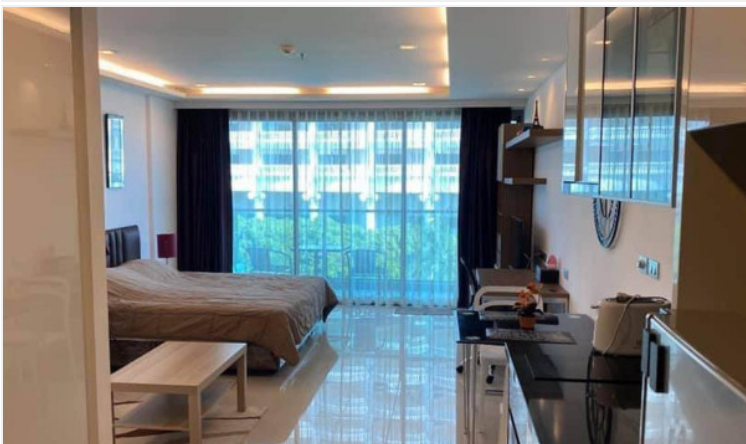

Wong Amat Tower - Studio Sea View (6th floor)

Pattaya, Wong Amat, Thailand

Reference: 6736

฿3,020,000

1 Bedrooms

1 Bathrooms

Condo

Property Description

Wong Amat Tower is a high-rise beachfront condominium on Naklua Soi 12 comprising of a single building with 361 units across 38 floors. It is situated in the prime location of Wong Amat Beach with just a few steps walk to the beach. The project is a modern design combined to create an unparalleled living experience by offering unmatched natural beauty in Pattaya.

Photo Gallery

Property Details

- **Property Type:** Condo
- **Location:** Pattaya, Wong Amat, Thailand
- **Internal Area:** 40m²
- **Land Area:** 0m²
- **Price:** ฿3,020,000
- **Bedrooms:** 1
- **Bathrooms:** 1