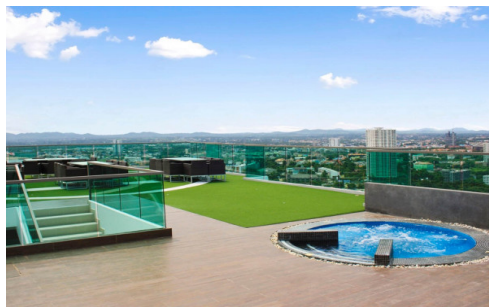

1 Bathrooms