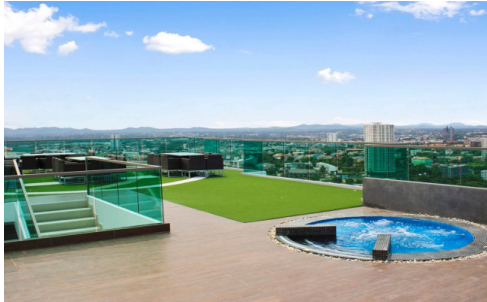

1 Bathrooms